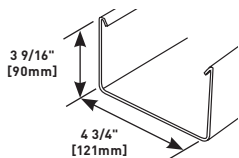

## 6000 Series Raceway Wire Fill Capacities for Communications

	CABLE/WIRE SIZE	O.D. (APPROX. DIA.)		DIVIDED 40% FILL	UNDIVIDED 40% FILL
		Inches	[mm]		
UNSHIELDED TWISTED PAIR	4-pair, 24 AWG, Cat 3	0.190	[4.8]	101	225
	4-pair, 24 AWG, Cat 5e	0.210	[5.3]	83	184
	4-pair, 24 AWG, Cat 6	0.250	[6.3]	58	130
	4-pair, 24 AWG, Cat 6a*	0.354	[9.0]	29	65
	25-pair, 24 AWG	0.410	[10.4]	21	48
COAXIAL	RG6/U	0.270	[6.9]	50	111
FIBER	ZipCord	0.118 x 0.236	[3 x 6]	103	230
	Round 4 Strand Fiber	0.187	[4.8]	104	233
	Round 6 Strand Fiber	0.256	[6.5]	55	124

## 6000 Series Raceway Wire Fill Capacities for Power

WIRE SIZE THHN/THWN	O.D.		NUMBER OF CONDUCTORS (40% FILL)							
			WITHOUT DEVICES		WITH DUPLEX RECT. DEVICES 1.59in. <sup>2</sup> [1025mm <sup>2</sup> ]		WITH SURGE/ GFCI DEVICES 2.30in. <sup>2</sup> [1485mm <sup>2</sup> ]		LARGE SINGLE RECEPTACLES 3.00in. <sup>2</sup> [1935mm <sup>2</sup> ]	
	Inches	[mm]	Undiv.	Divided	Undiv.	Divided	Undiv.	Divided	Undiv.	Divided
14 AWG	0.111	[2.8]	659	296	528	231	470	202	412	173
12 AWG	0.130	[3.3]	481	216	395	168	342	147	300	126
10 AWG	0.164	[4.2]	303	136	243	106	216	92	189	79
8 AWG	0.216	[5.5]	174	78	140	61	124	53	109	45
6 AWG	0.254	[6.5]	126	56	101	44	89	38	78	33
4 AWG	0.324	[8.2]	77	34	0	0	0	0	0	0
3 AWG	0.352	[8.9]	65	29	0	0	0	0	0	0
2 AWG	0.384	[9.8]	55	24	0	0	0	0	0	0
1AWG	0.446	[11.3]	40	18	0	0	0	0	0	0
1/0 AWG	0.496	[12.3]	34	15	0	0	0	0	0	0
2/0 AWG	0.532	[13.5]	28	12	0	0	0	0	0	0

**NOTE:** For additional information, refer to the Technical Section.

\* Category 6 augmented (6a) cable for 10 gigabit ethernet – max allowed cable diameter per addenda No. 11 ANSI TIA/EIA 568-B.2.

### V6000B-10, G6000B-10 Raceway Base

.054" [1.4mm] galvanized steel. Base has two 9/32" dia. trade size KOs, 1 1/4" [32mm] from each end and on centers of approximately 18" [457mm] throughout. Packed 20' [6.1m] per carton. 6000B-10 packed two 10' [3m] lengths.