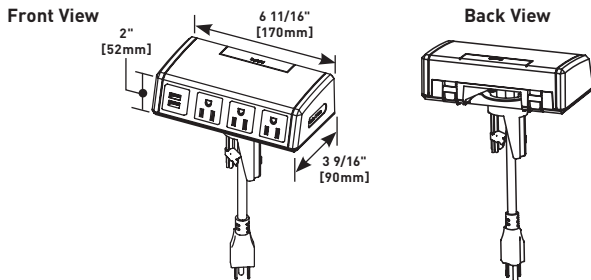

Mounting Options:

Installs through an existing cord drop opening.