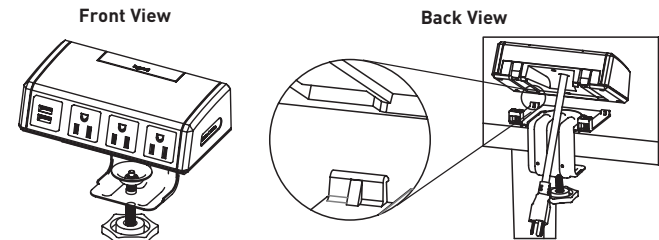

Installs on the edge of a work surface.