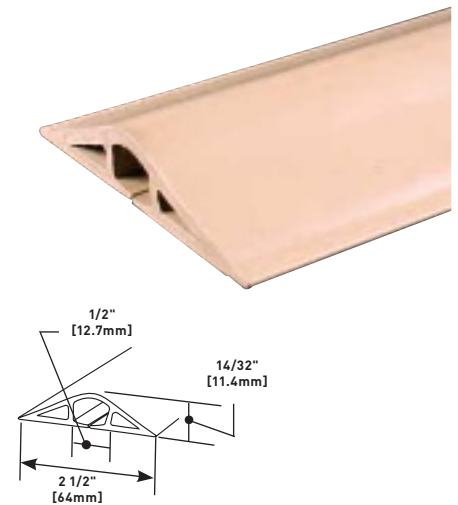

## 1200/1400/1600 SERIES™ OVERFLOOR RACEWAYS

Wiremold® 1200/1400/1600 Series Overfloor Raceway Systems provide permanent or temporary protection for overfloor cabling in high traffic areas.

**CODE REFERENCE**

**1200, 1400, and 1600 Series Raceway** is not UL Listed and is designed for use in protecting wiring and cabling.

**1200 Series — Channel Capacity Up to 5/16" [7.9mm] Cable Diameter**

CATALOG NUMBER	COLOR	LENGTH
BE1200-5	Beige	5' [1.5m]
BE1200-5R	Beige	5' [1.5m]
BE1200-10	Beige	10' [3.0m]
BE1200-50	Beige	50' [15.2m]
BK1200-5	Black	5' [1.5m]
BK1200-10	Black	10' [3.0m]
BK1200-50	Black	50' [15.2m]
BR1200-5R	Brown	5' [1.5m]
BR1200-5	Brown	5' [1.5m]
BR1200-10	Brown	10' [3.0m]
BR1200-50	Brown	50' [15.2m]
GR1200-5	Gray	5' [1.5m]
GR1200-5R	Gray	5' [1.5m]
GR1200-10	Gray	10' [3.0m]
GR1200-50	Gray	50' [15.2m]
YL1200-50	High Visibility Yellow	50' [15.2m]

**COLOR OPTIONS**

1200/1400/1600 Series Raceways are available in gray, black, beige, brown and high visibility yellow.

**Custom color options are also available. Consult the factory for more information.**