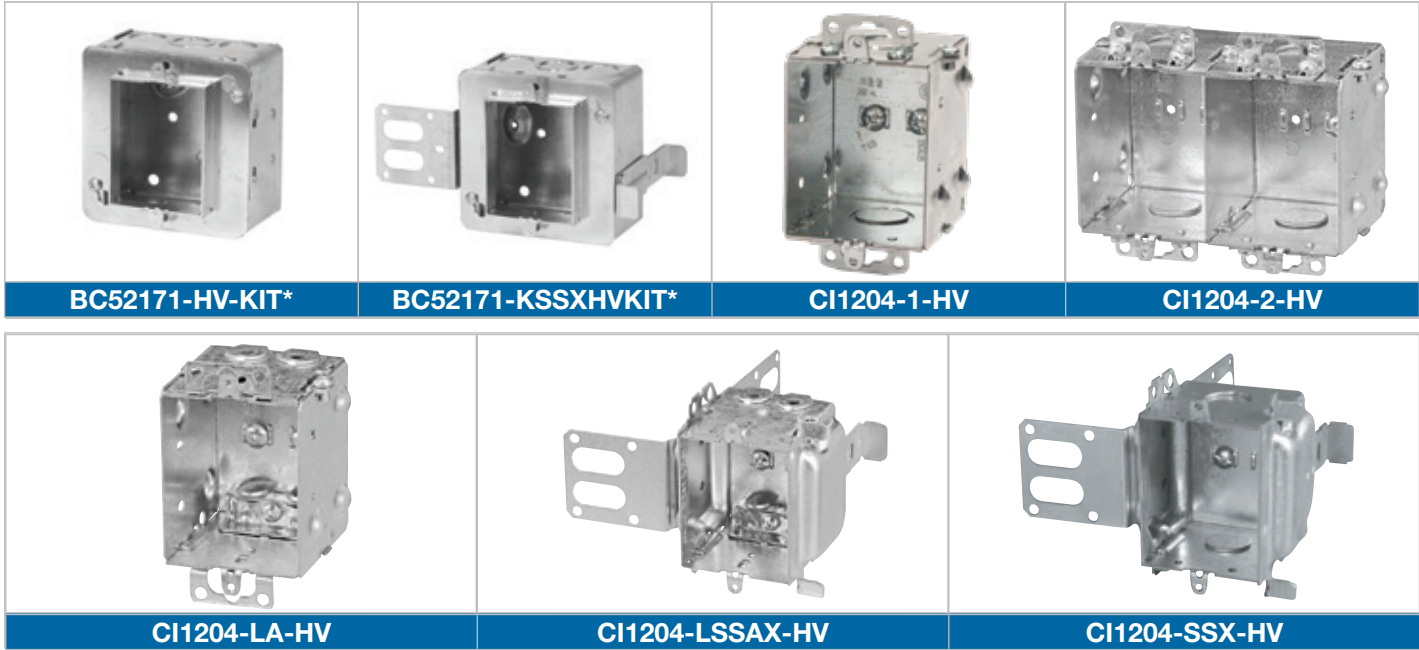

347 V Boxes

Boxes and Kits

Cat. No.	Volume (Cu. in.)	Number of Gangs	Dimensions H x W x D (in.)	Features			Knockouts 1/2 in. ends	Pryouts ends
				Ears	Clamps	Brackets		
2-1/2 in. Deep — Gangable								
BC52171-HV-KIT*	33,6	1	4 x 4 x 2-1/8	-	-	-	2	-
BC52171-KSSXHVKIT*	33,6	1	4 x 4 x 2-1/8	-	-	-	2	-
CI1204-1-HV	16,0	1	3 x 2-1/4 x 2-1/2	recessed	-	-	2	-
CI1204-2-HV	32,0	2	3 x 4-1/2 x 2-1/2	recessed	-	-	4	-
CI1204-LA-HV	16,0	1	3 x 2-1/4 x 2-1/2	flush	BX	-	-	4
CI1204-LSSAX-HV	16,0	1	3 x 2-1/4 x 2-1/2	-	BX	"SSX"	-	4
CI1204-SSX-HV	16,0	1	3 x 2-1/4 x 2-1/2	-	-	"SSX"	2	-
CI1204-SS1X-HV	16,0	1	3 x 2-1/4 x 2-1/2	-	-	"SSX"	2	-
CI1204-LSSAX-HV-1	16,0	1	3 x 2-1/4 x 2-1/2	-	BX	"SSX"	-	4

Note: All HV boxes have tapped holes spaced 3-17/32 in. to accommodate 347 V switches. CI1204-2-HV includes CIHVP partition. On multigang boxes lateral spacing 2-1/4 in. When ganged, CIHVP partition must be installed between spacers.

* 1/2 in. raised cover.