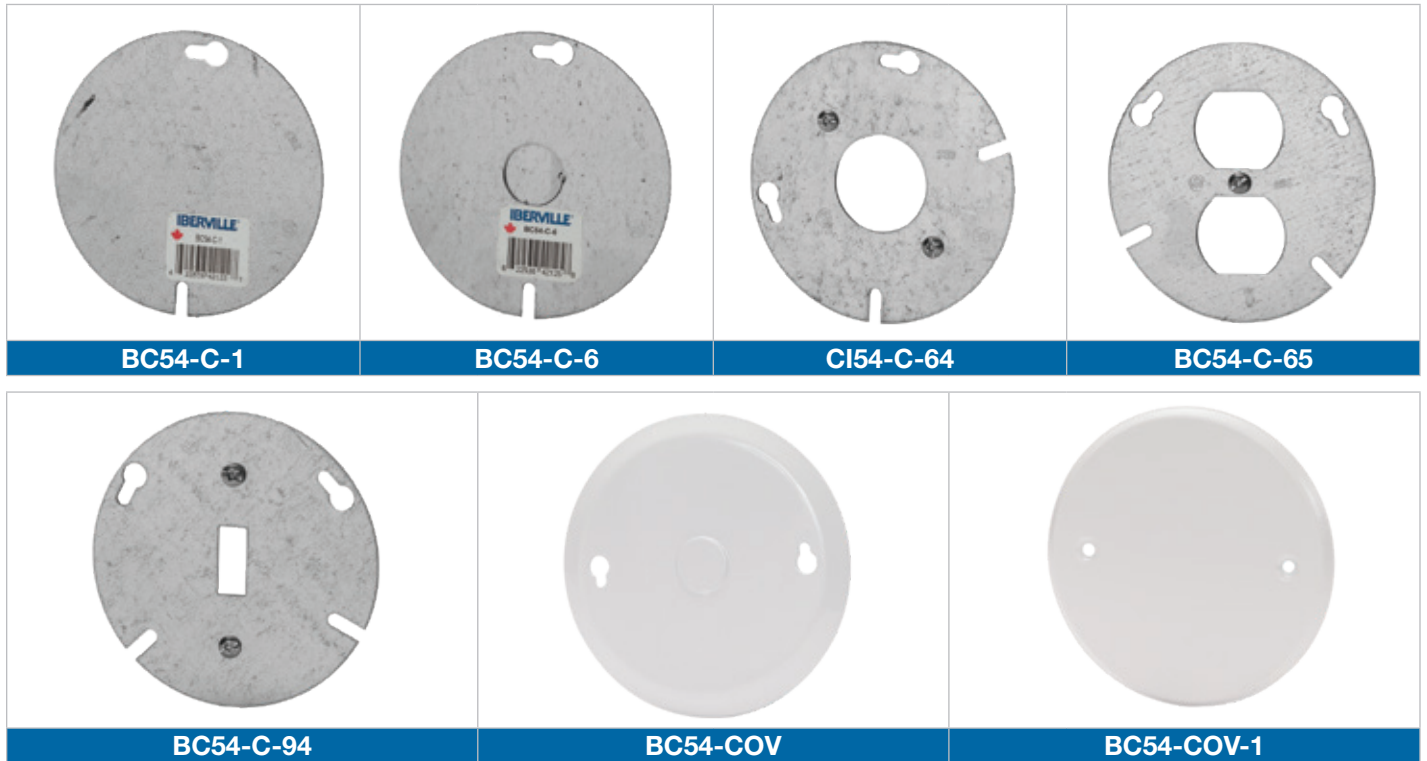

4 in. Octagonal Boxes

Covers

Cat. No.	Description
4 in. Round Covers	
BC54-C-1	Flat blank
BC54-C-6	Flat with 1/2 in. conduit knockout
CI54-C-64	Flat for 1-13/32 in. diameter. 15 A single receptacle. Device mounting screws included
BC54-C-65	Flat for duplex receptacle. Device mounting screw included
BC54-C-94	Flat for toggle switch. Device mounting screws included
5 in. Round Covers (White Enamel Paint)	
BC54-COV	Flat with 1/2 in. conduit knockout. Mounting screws included
BC54-COV-1	Flat blank. Mounting screws included