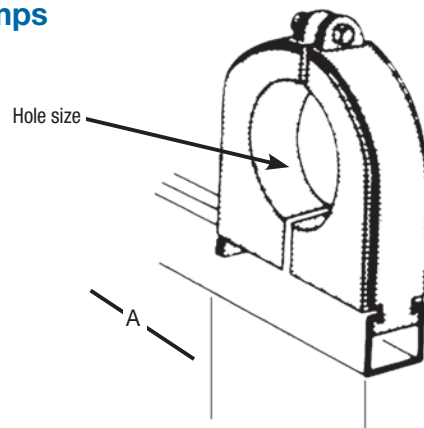

Pipe Straps, Pipe Clamps and Hangers

Conduit and Cable Clamps

**AB880 3 in.
Porcelain Saddle**

**AB881 4 in.
Porcelain Saddle**

Cat. No.	A (in.)	Max. Cable Diam. (in.)	Wt./C lb.
AB880	3	3	73
AB881	4	4-1/2	104

C755 Porcelain Cable Clamps

Cat. No.	Hole Size (in.)	A (in.)	Wt./C lb.
C755-1A	3/8	1-9/16	50
C755-1B	1/2	1-9/16	50
C755-1C	5/8	1-9/16	50
C755-2	3/4	2-5/32	91
C755-2A	7/8	2-5/32	90
C755-2B	1	2-5/32	85
C755-2C	1-1/8	2-5/32	82
C755-3	1-1/4	2-5/8	114
C755-3A	1-3/8	2-5/8	110
C755-3B	1-1/2	2-5/32	105
C755-3C	1-5/8	2-5/8	102
C755-4	1-3/4	3-3/4	220
C755-4A	1-7/8	3-3/4	214
C755-4B	2	3-3/4	205
C755-4C	2-1/8	3-3/4	200
C755-5	2-1/4	4-1/4	260
C755-5A	2-3/8	4-1/4	250
C755-5B	2-1/2	4-1/4	243

Cat. No.	Hole Size (in.)	A (in.)	Wt./C lb.
C755-5C	2-5/8	4-1/4	240
C755-6	2-3/4	4-3/4	250
C755-6A	2-7/8	4-3/4	240
C755-6B	3	4-3/4	230
C755-6C	3-1/8	4-3/4	220
C755-7	3-1/4	5-13/16	340
C755-7A	3-3/8	5-13/16	330
C755-7B	3-1/2	5-13/16	318
C755-7C	3-5/8	5-13/16	387
C755-8	3-3/4	6-7/8	565
C755-8A	3-7/8	6-7/8	550
C755-8B	4	6-7/8	535
C755-8C	4-1/8	6-7/8	520
C755-8D	4-1/4	6-7/8	490
C755-8E	4-3/8	6-7/8	475
C755-8F	4-1/2	6-7/8	460

Standard Finish - GoldGalv® with bronze hardware

Also fits 1-1/2 in. wide channel. For minimum order quantities, contact your Regional Sales Office.