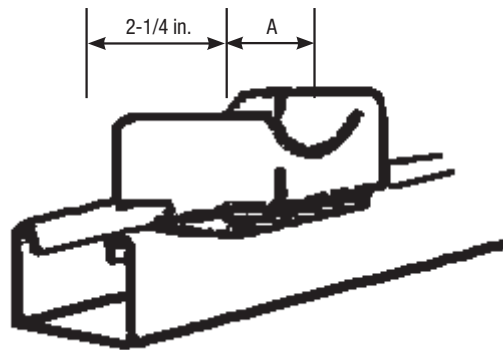

Pipe Straps, Pipe Clamps and Hangers

Conduit and Cable Clamps

**AB880 3 in.
Porcelain Saddle**

**AB881 4 in.
Porcelain Saddle**

Cat. No.	A (in.)	Max. Cable Diam. (in.)	Wt./C lb.
AB880	3	3	73
AB881	4	4-1/2	104

C755 Porcelain Cable Clamps

Cat. No.	Hole Size (in.)	A (in.)	Wt./C lb.
C755-1A	3/8	1-9/16	50
C755-1B	1/2	1-9/16	50
C755-1C	5/8	1-9/16	50
C755-2	3/4	2-5/32	91
C755-2A	7/8	2-5/32	90
C755-2B	1	2-5/32	85
C755-2C	1-1/8	2-5/32	82
C755-3	1-1/4	2-5/8	114
C755-3A	1-3/8	2-5/8	110
C755-3B	1-1/2	2-5/32	105
C755-3C	1-5/8	2-5/8	102
C755-4	1-3/4	3-3/4	220
C755-4A	1-7/8	3-3/4	214
C755-4B	2	3-3/4	205
C755-4C	2-1/8	3-3/4	200
C755-5	2-1/4	4-1/4	260
C755-5A	2-3/8	4-1/4	250
C755-5B	2-1/2	4-1/4	243

Cat. No.	Hole Size (in.)	A (in.)	Wt./C lb.
C755-5C	2-5/8	4-1/4	240
C755-6	2-3/4	4-3/4	250
C755-6A	2-7/8	4-3/4	240
C755-6B	3	4-3/4	230
C755-6C	3-1/8	4-3/4	220
C755-7	3-1/4	5-13/16	340
C755-7A	3-3/8	5-13/16	330
C755-7B	3-1/2	5-13/16	318
C755-7C	3-5/8	5-13/16	387
C755-8	3-3/4	6-7/8	565
C755-8A	3-7/8	6-7/8	550
C755-8B	4	6-7/8	535
C755-8C	4-1/8	6-7/8	520
C755-8D	4-1/4	6-7/8	490
C755-8E	4-3/8	6-7/8	475
C755-8F	4-1/2	6-7/8	460

Standard Finish - GoldGalv® with bronze hardware

Also fits 1-1/2 in. wide channel. For minimum order quantities, contact your Regional Sales Office.