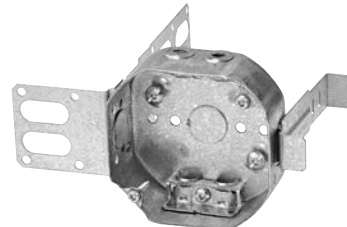

4 in. Octagonal Boxes

Armoured and Nonmetallic Sheathed Cable Clamps

BC54151-LA

BC54151-LSSAX

"Wraparound" bracket for 2-1/2 in. and 3-5/8 in. steel studs. With integral support bracket.

BC54171-LA

BC54171-LSSAX

Cat. No.	Volume (Cu. in.)	Features		Knockouts		Pryouts	
		Bracket	Raised Ground Screw	1/2 in. sides	1/2 in. bottom	sides	bottom
1-1/2 in. Deep							
BC54151-LA	15.0	-	yes	2	1	4	-
BC54151-LSSAX	15.0	"SSX"	yes	-	1	4	-
2-1/8 in. Deep							
BC54171-LA	21.0	-	yes	2	1	4	-
BC54171-LSSAX	21.0	"SSX"	yes	-	1	4	-