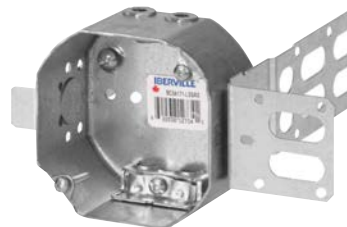

4 in. Octagonal Boxes

Armoured and Nonmetallic Sheathed Cable Clamps

BC54151-LA

BC54151-LSSAX

"Wraparound" bracket for 2-1/2 in. and 3-5/8 in. steel studs. With integral support bracket.

BC54171-LA

BC54171-LSSAX

Cat. No.	Volume (Cu. in.)	Features		Knockouts		Pryouts	
		Bracket	Raised Ground Screw	1/2 in. sides	1/2 in. bottom	sides	bottom
1-1/2 in. Deep							
BC54151-LA	15.0	-	yes	2	1	4	-
BC54151-LSSAX	15.0	"SSX"	yes	-	1	4	-
2-1/8 in. Deep							
BC54171-LA	21.0	-	yes	2	1	4	-
BC54171-LSSAX	21.0	"SSX"	yes	-	1	4	-