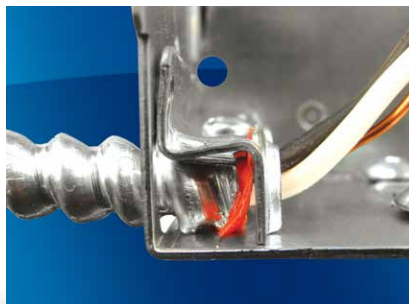

Integrated “LA” clamp for BX armoured cable

Iberville® BC1304-LHATQ
box speeds up
armoured cable
installation.

The latest addition to the Iberville® LHTQ® family makes for quick efficient installation when installing armoured cable with wood studs. The LHTQ® designation offers an increased capacity of 14.5 cubic inches.

- CSA certified for one-screw mounting
- Holding prongs provide temporary support, leaving hands free
- Positioning guides for outside wall and 1/2-inch drywall
- Retractable tabs simplify box positioning for double 1/2-inch drywall
- Flat box sides for maximum stability
- Internally embossed mounting slots for easy screw insertion
- The integrated “LA” clamp can also be used with nonmetallic sheathed cable
- 14.5 cubic inch capacity
- Designed and manufactured in Canada

Integrated armoured cable clamp

Quick mounting

14.5 cu. in capacity

Thomas & Betts. Your best connection for innovative solutions.

Iberville® LHTQ® offers increased capacity and speed installation

Holding prongs

Positioning guides

- A** 1/2 in. drywall
- B** Double drywall
- C** Outside wall – 2 x 4 + lath (fornze)

Embossed mounting slots

CSA Certified for one-screw mounting for one gang installations

The "LA" cable clamp has been designed so that the anti-short bushing and the armour butt-up against a retaining wall built into the clamp