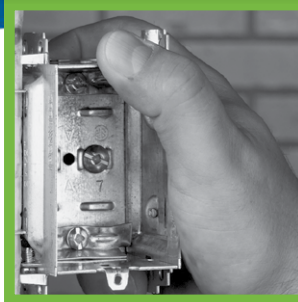

- CSA certified for one-screw mounting
- Holding prongs provide temporary support, leaving hands free
- Positioning guides for outside wall and 1/2-inch drywall
- Retractable tabs simplify box positioning for double 1/2-inch drywall
- Flat box sides for maximum stability
- Internally embossed mounting slots for easy screw insertion
- The integrated “LA” clamp can also be used with nonmetallic sheathed cable
- 14.5 cubic inch capacity
- Designed and manufactured in Canada

Integrated armoured cable clamp

Quick mounting

14.5 cu. in capacity

Thomas & Betts. Your best connection for innovative solutions.

Iberville® LHTQ® offers increased capacity and speed installation

Holding prongs

Positioning guides

- A** 1/2 in. drywall
- B** Double drywall
- C** Outside wall – 2 x 4 + lath (fornze)

Embossed mounting slots

CSA Certified for one-screw mounting for one gang installations

The "LA" cable clamp has been designed so that the anti-short bushing and the armour butt-up against a retaining wall built into the clamp