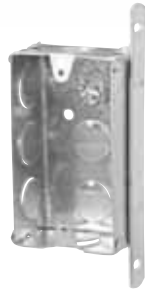

Utility Boxes and Covers

CI2018

CI2018-SB

BC2020

BC2020-R

BC20-C-1

BC20-C-3

BC20-C-4

BC20-C-5

Cat. No.	Volume (Cu. in.)	Features		Knockouts		
		Bracket	Raised Ground Screw	1/2 in. ends	1/2 in. bottom	1/2 in. sides
<b>1-1/2 in. Deep — 4 in. x 2-1/4 in.</b>						
CI2018	13.0	-	no	2	2	6
CI2018-SB	13.0	"SB"	no	2	2	3
<b>1-7/8 in. Deep — 4 in. x 2-1/8 in.</b>						
BC2020	14.0	-	yes	2	2	6
BC2020-R	14.0	-	-	2	-	6

Cat. No.	Description
<b>Covers — 20 Series</b>	
BC20-C-1	For duplex receptacle
BC20-C-3	For 1-13/32 in. diameter 15 A single receptacle
BC20-C-4	Blank
BC20-C-5	For toggle switch

Note:  
BC2020-R can be installed on CI2018 / BC2020 Series  
Covers: Device mounting screws included