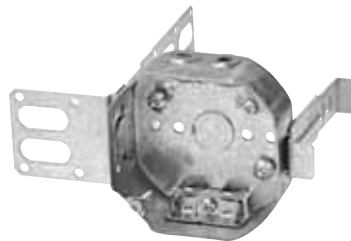

## 4 in. Octagonal Boxes

### Armoured and Nonmetallic Sheathed Cable Clamps

BC54151-LA

BC54151-LSSAX

"Wraparound" bracket for 2-1/2 in. and 3-5/8 in. steel studs. With integral support bracket.

BC54171-LA

BC54171-LSSAX

Cat. No.	Volume (Cu. in.)	Features		Knockouts		Pryouts	
		Bracket	Raised Ground Screw	1/2 in. sides	1/2 in. bottom	sides	bottom
<b>1-1/2 in. Deep</b>							
BC54151-LA	15.0	-	-	2	1	4	-
BC54151-LSSAX	15.0	"SSX"	-	-	1	4	-
<b>2-1/8 in. Deep</b>							
BC54171-LA	21.0	-	-	2	1	4	-
BC54171-LSSAX	21.0	"SSX"	-	-	1	4	-