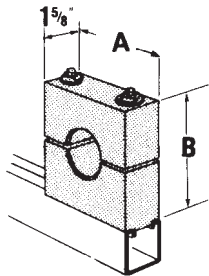

#### W716 Maple Hardwood Clamps

Standard Finishes -  
Pregalvanized (PG)  
Aluminum (AL)

Paraffin impregnated maple.

Cat. No.	Dimensions			
	Depth		Width	
<b>Hardwood</b>	(in.)	(mm)	(in.)	(mm)
<b>Paraffin Imp.</b>				
W716-3/4PG	3/4	19.0	2-1/8	53.9
W716-1PG	1	25.4	2-1/8	53.9
W716-1-1/4PG	1-1/4	31.7	2-5/8	66.6
W716-1-1/2PG	1-1/2	38.1	2-5/8	66.6
W716-1-3/4PG	1-3/4	44.4	3	76.2
W716-2PG	2	50.8	3-5/8	92.0
W716-2-1/4PG	2-1/4	57.1	3-5/8	92.0
W716-2-1/2PG	2-1/2	63.5	4-5/8	117.7
W716-2-3/4PG	2-3/4	69.8	4-5/8	117.7
W716-3PG	3	76.2	4-5/8	117.7
W716-4PG	4	98.0	5-5/8	143.4

Note: Holding clamp is included with W716 maple hardwood clamps.  
It is not necessary to order 701 Series separately.

#### U861, U862 and 863 Maple Cable Clamp

Electrogalvanized hardware included.

Custom made to your needs			
<b>Step 1</b>		<b>Cat. No.</b>	<b>Number of holes</b>
	i.e.	U861	1 hole
		U862	2 holes
		U863	3 holes
<b>Step 2</b>	Specify O.D. of cable i.e. 3/4 in. hole	U861 - 0.75	