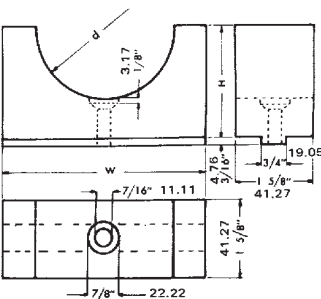

#### U861, U862 and 863 Maple Cable Clamp

Electrogalvanized hardware included.

Custom made to your needs			
<b>Step 1</b>		<b>Cat. No.</b>	<b>Number of holes</b>
	i.e.	U861	1 hole
		U862	2 holes
		U863	3 holes
<b>Step 2</b>	Specify O.D. of cable i.e. 3/4 in. hole	U861 - 0.75	

#### WS716 Maple Hardwood Saddle

Paraffin impregnated maple.

To fasten saddle, use 3/8 in. x 2 in. screw bolt.

Cat. No.	Dimensions					
	Depth		Width		Height	
<b>Hardwood</b>	(in.)	(mm)	(in.)	(mm)	(in.)	(mm)
<b>Paraffin Imp.</b>						
WS716-3/4	3/4	19.0	3	76.2	1-3/4	44.4
WS716-1	1	25.4	3	76.2	1-3/4	44.4
WS716-1-1/4	1-1/4	31.7	3-1/2	88.9	2	50.8
WS716-1-1/2	1-1/2	38.1	3-1/2	88.9	2	50.8
WS716-1-3/4	1-3/4	44.4	4	101.6	2-1/4	57.1
WS716-2	2	50.8	4	101.6	2-1/4	57.1
WS716-2-1/4	2-1/4	57.1	4-1/2	114.3	2-1/2	63.5
WS716-2-1/2	2-1/2	63.5	4-1/2	114.3	2-1/2	63.5
WS716-2-3/4	2-3/4	69.8	5	127	2-3/4	69.8
WS716-3	3	76.2	5	127	2-3/4	69.8
WS716-3-1/4	3-1/4	82.5	5-1/2	139.7	2-3/4	76.2
WS716-3-1/2	3-1/2	88.9	5-1/2	139.7	3	76.2
WS716-3-3/4	3-3/4	95.2	6	152.4	3-1/4	82.5
WS716-4	4	101.6	6	152.4	3-1/4	82.5
WS716-4-1/2	4-1/2	114.3	6-1/2	165.1	3-1/2	88.9
WS716-5	5	127	7	177.8	3-3/4	95.2
WS716-5-1/2	5-1/2	139.7	7-1/2	190.5	4	101.6
WS716-6	6	152.4	8	203.2	4-1/4	107.9
WS716-6-1/2	6-1/2	165.1	8-1/2	215.9	4-1/2	114.3
WS716-7	7	177.8	9	228.6	4-3/4	120.6