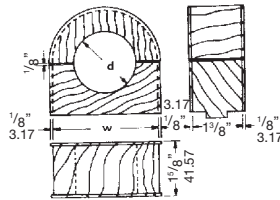

#### W716 Maple Hardwood Clamps

Standard Finishes -  
Pregalvanized (PG)  
Aluminum (AL)

Paraffin impregnated maple.

Cat. No.	Dimensions			
	Depth		Width	
<b>Hardwood</b>	(in.)	(mm)	(in.)	(mm)
<b>Paraffin Imp.</b>				
W716-3/4PG	3/4	19.0	2-1/8	53.9
W716-1PG	1	25.4	2-1/8	53.9
W716-1-1/4PG	1-1/4	31.7	2-5/8	66.6
W716-1-1/2PG	1-1/2	38.1	2-5/8	66.6
W716-1-3/4PG	1-3/4	44.4	3	76.2
W716-2PG	2	50.8	3-5/8	92.0
W716-2-1/4PG	2-1/4	57.1	3-5/8	92.0
W716-2-1/2PG	2-1/2	63.5	4-5/8	117.7
W716-2-3/4PG	2-3/4	69.8	4-5/8	117.7
W716-3PG	3	76.2	4-5/8	117.7
W716-4PG	4	98.0	5-5/8	143.4