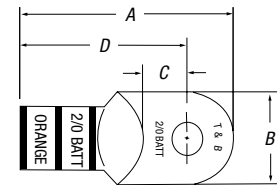

Heavy-Duty Battery Connectors

Blackburn® Starter Lugs

Material: High-Conductivity Copper

Finish: Electro-Tin Plate

Installing Tools: TBM5-SV or TBM5V

BAL414

CAT. NO.	BULK CAT. NO.	SAE CABLE SIZE	STUD SIZE (IN.)	A ±04	B ±02	C ±02	D ±02	PKG. QTY.	BULK PKG. QTY.	COLOR KEY
BAL414	273-31852-1	4 Gauge	¼	1.40	.52	.40	1.15	10	100	GRAY
BAL4516	273-31852-2	4 Gauge	¼	1.45	.61	.36	1.14	10	100	
BAL438	273-31852-3	4 Gauge	¾	1.45	.61	.36	1.14	10	100	
BAL2516	—	2 Gauge	¼	1.59	.69	.40	1.25	10		GREEN
BAL238	273-31852-4	2 Gauge	¾	1.78	.67	.55	1.40	10	100	
BAL212	273-31852-5	2 Gauge	½	1.77	.76	.54	1.40	10	100	
BAL1516	—	1 Gauge	¼	1.83	.76	.49	1.50	10		PINK
BAL138	273-31852-6	1 Gauge	¾	1.85	.75	.55	1.50	10	100	
BAL112	273-31852-7	1 Gauge	½	2.20	.75	.75	1.70	10	100	BLACK
BAL10516	—	1/0 Gauge	¼	1.92	.83	.50	1.50	10		
BAL1038	273-31852-8	1/0 Gauge	¾	1.93	.83	.55	1.55	10	100	
BAL1012	273-31852-9	1/0 Gauge	½	1.97	.88	.53	1.53	10	100	ORANGE
BAL20516	—	2/0 Gauge	¼	2.06	.93	.50	1.60	10		
BAL2038	273-31852-10	2/0 Gauge	¾	2.11	.93	.55	1.65	10	100	ORANGE
BAL2012	273-31852-11	2/0 Gauge	½	2.11	.93	.55	1.65	10	100	
BAL30516	—	3/0 Gauge	¼	2.16	1.03	.55	1.65	10		PURPLE
BAL3038	273-31852-12	3/0 Gauge	¾	2.03	1.03	.55	1.65	10	100	
BAL3012	273-31852-13	3/0 Gauge	½	2.35	1.03	.75	1.85	10	100	YELLOW
BAL40516	—	4/0 Gauge	¼	2.40	1.13	.59	1.84	10		
BAL4038	273-31852-14	4/0 Gauge	¾	2.28	1.12	.55	1.90	10	100	
BAL4012	273-31852-15	4/0 Gauge	½	2.60	1.12	.75	2.10	10	100	

Splices (Two-Way Connectors)

Material: High-Conductivity Copper

Finish: Electro-Tin Plate

Installing Tools: TBM5-SV or TBM5V

BAS4

CAT. NO.	BULK CAT. NO.	SAE CABLE SIZE	PKG. QTY.	BULK PKG. QTY.	COLOR KEY
BAS4	273-31852-16	4 Gauge	10	100	GRAY
BAS2	273-31852-17	2 Gauge	10	100	GREEN
BAS1	273-31852-18	1 Gauge	10	100	PINK
BAS10	273-31852-19	1/0 Gauge	10	100	BLACK
BAS20	273-31852-20	2/0 Gauge	10	100	ORANGE
BAS30	273-31852-21	3/0 Gauge	10	100	PURPLE
BAS40	273-31852-22	4/0 Gauge	10	100	YELLOW