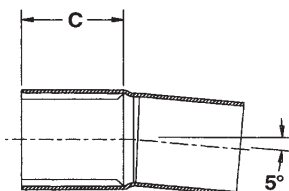

### Long Line Coupling

Part No.	Size	Std. Ctn. Qty.
E941H	1 1/2"	40
E941J	2"	25
E941K	2 1/2"	15
E241L	3"	15
E241N	4"	10

### 5° Angle Coupling BxS

(Bell x Spigot)

Part No.	Size	C	Std. Ctn. Qty.
E244J	2"	2.13	15
E244L	3"	3.25	5
E244NF	4"	3.50	15
E244NF5 (short)	4"	1.87	25
E244PF	5"	4.13	10
E244PF5 (short)	5"	2.00	20
E244RF	6"	5.13	5
E244RF5 (short)	6"	2.25	10

### 5° Angle Coupling S x S

Part No.	Size	Std. Ctn. Qty.
E2440N5	4"	15
E2440P5	5"	20