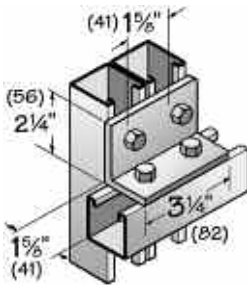

NON-METALLIC STRUT FITTINGS AND BRACKETS

NON-METALLIC CABLE TRAY & STRUT SYSTEMS

NM-SFP-6HTG

NM-SFP-7HXG

NM-SFP-3VL

NM-SFP-4VL

NM-SFP-4VLD

NM-SFP-4VGL

NM-SFP-4VGR

NM-SFP-4VTG

NM-SFP-3CB

Window Clamp

NM-SWC-158

Double Base

NM-SSV-DBASE

Single Base

NM-SSV-SBASE

Channel Spacer (for 3/8" rod)

NM-SCSP-158

All fittings are 1-5/8" (41) wide and 1/4" (6) thick unless specified otherwise. All holes are 13/32" (10) diameter unless specified otherwise.

NON-METALLIC STRUT SYSTEMS