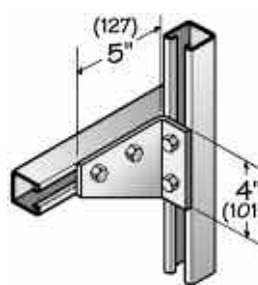

NON-METALLIC STRUT FITTINGS AND BRACKETS

NON-METALLIC CABLE TRAY & STRUT SYSTEMS

NM-SFP-6HTG

NM-SFP-7HXG

NM-SFP-3VL

NM-SFP-4VL

NM-SFP-4VLD

NM-SFP-4VGL

NM-SFP-4VGR

NM-SFP-4VTG

NM-SFP-3CB

Window Clamp

NM-SWC-158

Double Base

NM-SSV-DBASE

Single Base

NM-SSV-SBASE

Channel Spacer (for 3/8" rod)

NM-SCSP-158

All fittings are 1-5/8" (41) wide and 1/4" (6) thick unless specified otherwise. All holes are 13/32" (10) diameter unless specified otherwise.

NON-METALLIC STRUT SYSTEMS