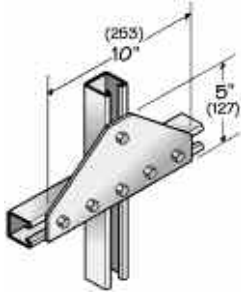

NON-METALLIC STRUT FITTINGS AND BRACKETS

NON-METALLIC CABLE TRAY & STRUT SYSTEMS

NM-SFP-6HTG

NM-SFP-7HXG

NM-SFP-3VL

NM-SFP-4VL

NM-SFP-4VLD

NM-SFP-4VGL

NM-SFP-4VGR

NM-SFP-4VTG

NM-SFP-3CB

Window Clamp

NM-SWC-158

Double Base

NM-SSV-DBASE

Single Base

NM-SSV-SBASE

Channel Spacer (for 3/8" rod)

NM-SCSP-158

All fittings are 1-5/8" (41) wide and 1/4" (6) thick unless specified otherwise. All holes are 13/32" (10) diameter unless specified otherwise.

NON-METALLIC STRUT SYSTEMS