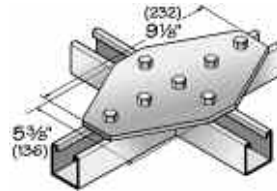

NON-METALLIC STRUT FITTINGS AND BRACKETS

NON-METALLIC CABLE TRAY & STRUT SYSTEMS

NM-SFP-6HTG

NM-SFP-7HXG

NM-SFP-3VL

NM-SFP-4VL

NM-SFP-4VLD

NM-SFP-4VGL

NM-SFP-4VGR

NM-SFP-4VTG

NM-SFP-3CB

Window Clamp

NM-SWC-158

Double Base

NM-SSV-DBASE

Single Base

NM-SSV-SBASE

Channel Spacer (for 3/8" rod)

NM-SCSP-158

All fittings are 1-5/8" (41) wide and 1/4" (6) thick unless specified otherwise. All holes are 13/32" (10) diameter unless specified otherwise.

NON-METALLIC STRUT SYSTEMS