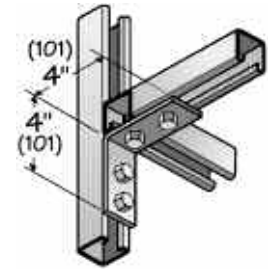

NON-METALLIC STRUT FITTINGS AND BRACKETS

NON-METALLIC CABLE TRAY & STRUT SYSTEMS

NM-SFP-6HTG

NM-SFP-7HXG

NM-SFP-3VL

NM-SFP-4VL

NM-SFP-4VLD

NM-SFP-4VGL

NM-SFP-4VGR

NM-SFP-4VTG

NM-SFP-3CB

Window Clamp

NM-SWC-158

Double Base

NM-SSV-DBASE

Single Base

NM-SSV-SBASE

Channel Spacer (for 3/8" rod)

NM-SCSP-158

All fittings are 1-5/8" (41) wide and 1/4" (6) thick unless specified otherwise. All holes are 13/32" (10) diameter unless specified otherwise.

NON-METALLIC STRUT SYSTEMS