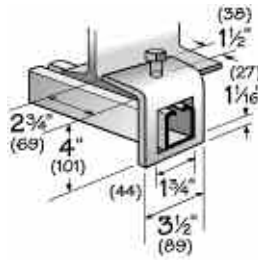

Window Clamp

NM-SWC-158