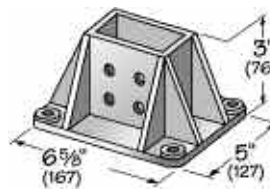

NM-SFP-4VGR

NM-SFP-4VTG

NM-SFP-3CB

Window Clamp

NM-SWC-158

Double Base

NM-SSV-DBASE

Single Base

NM-SSV-SBASE

Channel Spacer (for 3/8" rod)

NM-SCSP-158

All fittings are 1-5/8" (41) wide and 1/4" (6) thick unless specified otherwise. All holes are 13/32" (10) diameter unless specified otherwise.

NON-METALLIC STRUT SYSTEMS