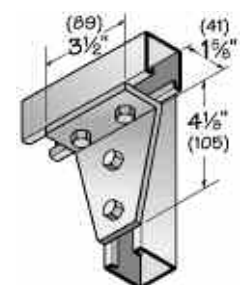

NON-METALLIC STRUT FITTINGS AND BRACKETS

NON-METALLIC CABLE TRAY & STRUT SYSTEMS

NM-SFP-6HTG

NM-SFP-7HXG

NM-SFP-3VL

NM-SFP-4VL

NM-SFP-4VLD

NM-SFP-4VGL

NM-SFP-4VGR

NM-SFP-4VTG

NM-SFP-3CB

Window Clamp

NM-SWC-158

Double Base

NM-SSV-DBASE

Single Base

NM-SSV-SBASE

Channel Spacer (for 3/8" rod)

NM-SCSP-158

All fittings are 1-5/8" (41) wide and 1/4" (6) thick unless specified otherwise. All holes are 13/32" (10) diameter unless specified otherwise.

NON-METALLIC STRUT SYSTEMS