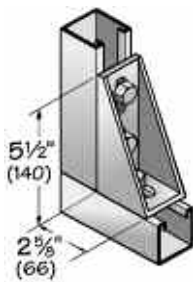

NM-SFP-3CB