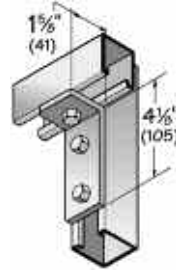

NON-METALLIC STRUT FITTINGS AND BRACKETS

NON-METALLIC CABLE TRAY & STRUT SYSTEMS

NM-SFP-6HTG

NM-SFP-7HXG

NM-SFP-3VL

NM-SFP-4VL

NM-SFP-4VLD

NM-SFP-4VGL

NM-SFP-4VGR

NM-SFP-4VTG

NM-SFP-3CB

Window Clamp

NM-SWC-158

Double Base

NM-SSV-DBASE

Single Base

NM-SSV-SBASE

Channel Spacer (for 3/8" rod)

NM-SCSP-158

All fittings are 1-5/8" (41) wide and 1/4" (6) thick unless specified otherwise. All holes are 13/32" (10) diameter unless specified otherwise.

NON-METALLIC STRUT SYSTEMS