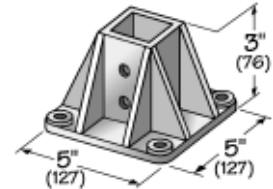

NM-SFP-4VGR

NM-SFP-4VTG

NM-SFP-3CB

Window Clamp

NM-SWC-158

Double Base

NM-SSV-DBASE

Single Base

NM-SSV-SBASE

Channel Spacer (for 3/8" rod)

NM-SCSP-158

All fittings are 1-5/8" (41) wide and 1/4" (6) thick unless specified otherwise. All holes are 13/32" (10) diameter unless specified otherwise.

NON-METALLIC STRUT SYSTEMS