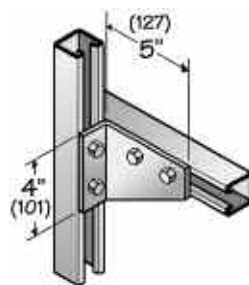

NON-METALLIC STRUT FITTINGS AND BRACKETS

NON-METALLIC CABLE TRAY & STRUT SYSTEMS

NM-SFP-6HTG

NM-SFP-7HXG

NM-SFP-3VL

NM-SFP-4VL

NM-SFP-4VLD

NM-SFP-4VGL

NM-SFP-4VGR

NM-SFP-4VTG

NM-SFP-3CB

Window Clamp

NM-SWC-158

Double Base

NM-SSV-DBASE

Single Base

NM-SSV-SBASE

Channel Spacer (for 3/8" rod)

NM-SCSP-158

All fittings are 1-5/8" (41) wide and 1/4" (6) thick unless specified otherwise. All holes are 13/32" (10) diameter unless specified otherwise.

NON-METALLIC STRUT SYSTEMS