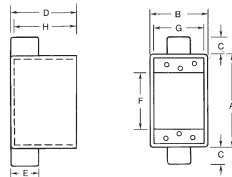

## Iberville® FD metallic boxes

CIFDC-1/2

Cat. No.	Hub Size	No. of Gangs	No. of Lugs	A (in.)	B (in.)	C (in.)	D (in.)	E (in.)	F (in.)	G (in.)	H (in.)	Cu (in.)
<b>FDC Boxes - 2-5/8 in. Deep (Cast Aluminum)</b>												
CIFDC-1/2	2 x 1/2	1	2	4-5/16	2-13/16	15/16	2-5/8	1-3/8	2-7/8	2-3/8	2-5/32	22.5
CIFDC-3/4	2 x 3/4	1	2	4-5/16	2-13/16	15/16	2-5/8	1-3/8	2-7/8	2-3/8	2-13/32	22.5
CIFDC-1	2 x 1	1	2	4-5/16	2-13/16	1-3/8	2-5/8	1-5/8	2-7/8	2-3/8	2-13/32	22.5

CIFSU

Cat. No.	Hub Size (in.)		No. of Lugs	A (in.)	B (in.)	C (in.)	D (in.)	E (in.)	F (in.)	G (in.)	H (in.)	K (in.)	Cu (in.)
<b>Universal FSU Boxes - 2-3/8 in. Deep (Cast Aluminum)</b>													
	End	Bottom											
CIFSU-1/2	2 x 1/2	1/2	2	4-5/16	2-3/4	13/16	2-3/8	1-1/8	2-13/16	2-1/2	1-29/32	7/16	18.5
CIFSU-3/4	2 x 3/4	3/4	2	4-5/16	2-3/4	13/16	2-3/8	1-1/8	2-13/16	2-1/2	2	7/16	18.5

Supplied with close up plugs. For dry locations.

CIFSF (1 face)

CIFST (2 faces)

Cat. No.	Hub Size (in.)	No. of Gangs	No. of Lugs	A (in.)	B (in.)	C (in.)	D (in.)	E (in.)	F (in.)	G (in.)	H (in.)	J (in.)	Cu (in.)
<b>FSF Box - 3 in. Deep (Cast Aluminum)</b>													
CIFSF	2	-	-	4-5/16	2-3/4	31/32	2-7/8	2-7/8	2-13/16	2-13/32	1-15/32	-	30.5
<b>FST Box - 3-5/8 in. Deep (Cast Aluminum)</b>													
CIFST	2	-	-	4-5/16	2-3/4	1-3/8	3-3/8	3	2-7/8	2-5/16	2-13/16	-	38.7