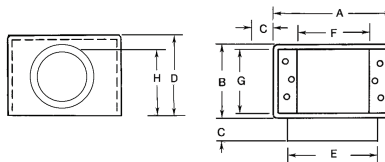

## Iberville® FD metallic boxes

CIFDC-1/2

Cat. No.	Hub Size	No. of Gangs	No. of Lugs	A (in.)	B (in.)	C (in.)	D (in.)	E (in.)	F (in.)	G (in.)	H (in.)	Cu (in.)
<b>FDC Boxes - 2-5/8 in. Deep (Cast Aluminum)</b>												
CIFDC-1/2	2 x 1/2	1	2	4-5/16	2-13/16	15/16	2-5/8	1-3/8	2-7/8	2-3/8	2-5/32	22.5
CIFDC-3/4	2 x 3/4	1	2	4-5/16	2-13/16	15/16	2-5/8	1-3/8	2-7/8	2-3/8	2-13/32	22.5
CIFDC-1	2 x 1	1	2	4-5/16	2-13/16	1-3/8	2-5/8	1-5/8	2-7/8	2-3/8	2-13/32	22.5

CIFSU

Cat. No.	Hub Size (in.)		No. of Lugs	A (in.)	B (in.)	C (in.)	D (in.)	E (in.)	F (in.)	G (in.)	H (in.)	K (in.)	Cu (in.)
<b>Universal FSU Boxes - 2-3/8 in. Deep (Cast Aluminum)</b>													
	End	Bottom											
CIFSU-1/2	2 x 1/2	1/2	2	4-5/16	2-3/4	13/16	2-3/8	1-1/8	2-13/16	2-1/2	1-29/32	7/16	18.5
CIFSU-3/4	2 x 3/4	3/4	2	4-5/16	2-3/4	13/16	2-3/8	1-1/8	2-13/16	2-1/2	2	7/16	18.5

Supplied with close up plugs. For dry locations.

CIFSF (1 face)

CIFST (2 faces)

Cat. No.	Hub Size (in.)	No. of Gangs	No. of Lugs	A (in.)	B (in.)	C (in.)	D (in.)	E (in.)	F (in.)	G (in.)	H (in.)	J (in.)	Cu (in.)
<b>FSF Box - 3 in. Deep (Cast Aluminum)</b>													
CIFSF	2	-	-	4-5/16	2-3/4	31/32	2-7/8	2-7/8	2-13/16	2-13/32	1-15/32	-	30.5
<b>FST Box - 3-5/8 in. Deep (Cast Aluminum)</b>													
CIFST	2	-	-	4-5/16	2-3/4	1-3/8	3-3/8	3	2-7/8	2-5/16	2-13/16	-	38.7