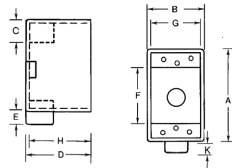

## Iberville® FD metallic boxes

CIFDC-1/2

Cat. No.	Hub Size	No. of Gangs	No. of Lugs	A (in.)	B (in.)	C (in.)	D (in.)	E (in.)	F (in.)	G (in.)	H (in.)	Cu (in.)
<b>FDC Boxes - 2-5/8 in. Deep (Cast Aluminum)</b>												
CIFDC-1/2	2 x 1/2	1	2	4-5/16	2-13/16	15/16	2-5/8	1-3/8	2-7/8	2-3/8	2-5/32	22.5
CIFDC-3/4	2 x 3/4	1	2	4-5/16	2-13/16	15/16	2-5/8	1-3/8	2-7/8	2-3/8	2-13/32	22.5
CIFDC-1	2 x 1	1	2	4-5/16	2-13/16	1-3/8	2-5/8	1-5/8	2-7/8	2-3/8	2-13/32	22.5

CIFSU

Cat. No.	Hub Size (in.)		No. of Lugs	A (in.)	B (in.)	C (in.)	D (in.)	E (in.)	F (in.)	G (in.)	H (in.)	K (in.)	Cu (in.)
<b>Universal FSU Boxes - 2-3/8 in. Deep (Cast Aluminum)</b>													
	End	Bottom											
CIFSU-1/2	2 x 1/2	1/2	2	4-5/16	2-3/4	13/16	2-3/8	1-1/8	2-13/16	2-1/2	1-29/32	7/16	18.5
CIFSU-3/4	2 x 3/4	3/4	2	4-5/16	2-3/4	13/16	2-3/8	1-1/8	2-13/16	2-1/2	2	7/16	18.5

Supplied with close up plugs. For dry locations.

CIFSF (1 face)

CIFST (2 faces)

Cat. No.	Hub Size (in.)	No. of Gangs	No. of Lugs	A (in.)	B (in.)	C (in.)	D (in.)	E (in.)	F (in.)	G (in.)	H (in.)	J (in.)	Cu (in.)
<b>FSF Box - 3 in. Deep (Cast Aluminum)</b>													
CIFSF	2	-	-	4-5/16	2-3/4	31/32	2-7/8	2-7/8	2-13/16	2-13/32	1-15/32	-	30.5
<b>FST Box - 3-5/8 in. Deep (Cast Aluminum)</b>													
CIFST	2	-	-	4-5/16	2-3/4	1-3/8	3-3/8	3	2-7/8	2-5/16	2-13/16	-	38.7