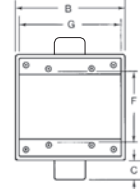

FS Boxes and Covers

CIFSC-1G

CIFSC-3G-3/4

Cat. No.	Hub Size (in.)	No. of Gangs	No. of Lugs	A (in.)	B (in.)	C (in.)	D (in.)	E (in.)	F (in.)	G (in.)	H (in.)	Cu (in.)
FSC Boxes - 1-7/8 in. Deep (Cast Aluminum)												
CIFSC-1G-1/2	2 x 1/2	1	4	4-5/16	2-13/16	27/32	1-7/8	1-1/4	2-7/8	2-5/16	1-9/16	14.0
CIFSC-1G-3/4	2 x 3/4	1	4	4-5/16	2-13/16	27/32	1-7/8	1-1/2	2-7/8	2-5/16	1-9/16	14.0
CIFSC-1G-1	2 x 1	1	4	4-5/16	2-13/16	27/32	1-7/8	1-3/4	2-7/8	2-5/16	1-9/16	14.0
CIFSC-2G-1/2	2 x 1/2	2	4	4-3/8	4-11/16	31/32	1-7/8	1-1/4	2-7/8	4-1/4	1-5/8	26.0
CIFSC-2G-3/4	2 x 3/4	2	4	4-3/8	4-11/16	31/32	1-7/8	1-9/16	2-7/8	4-1/4	1-5/8	26.0
CIFSC-2G-1	2 x 1	2	4	4-3/8	4-11/16	31/32	1-7/8	1-3/4	2-7/8	4-1/4	1-5/8	26.0
CIFSC-3G-3/4	2 x 3/4	3	4	4-3/8	6-1/2	29/32	1-7/8	1-9/16	2-7/8	6-1/8	1-5/8	41.0

CIFSCC-1G

Cat. No.	Hub Size (in.)	No. of Gangs	No. of Lugs	A (in.)	B (in.)	C (in.)	D (in.)	E (in.)	F (in.)	G (in.)	H (in.)	J (in.)	Cu (in.)
FSCC Boxes - 1-7/8 in. Deep (Cast Aluminum)													
CIFSCC-1G-1/2	3 x 1/2	1	3	4-5/16	2-13/16	27/32	1-7/8	1-1/4	2-7/8	2-5/16	1-9/16	1-9/16	14.0
CIFSCC-1G-3/4	3 x 3/4	1	3	4-5/16	2-13/16	27/32	1-7/8	1-1/2	2-7/8	2-5/16	1-9/16	1-3/4	14.0

CIFS-1G-1/2-HV / CIFS-1G-3/4-HV

Cat. No.	Hub Size (in.)	No. of Gangs	No. of Lugs	A (in.)	B (in.)	C (in.)	D (in.)	E (in.)	F (in.)	G (in.)	H (in.)	J (in.)	Cu (in.)
347 Volt FS Box Kits - 1-7/8 in. Deep (Cast Aluminum)													
CIFS-1G-1/2-HV*	1 x 1/2	1	3	4-5/8	2-13/16	13/16	1-7/8	1-1/4	2-7/8	2-5/16	1-9/16	-	14.0
CIFS-1G-3/4-HV*	1 x 3/4	1	3	4-5/8	2-13/16	13/16	1-7/8	1-1/2	2-7/8	2-5/16	1-9/16	-	14.0