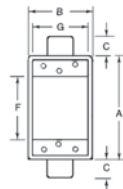

FS Boxes and Covers

CIFSC-1G

CIFSC-3G-3/4

Cat. No.	Hub Size (in.)	No. of Gangs	No. of Lugs	A (in.)	B (in.)	C (in.)	D (in.)	E (in.)	F (in.)	G (in.)	H (in.)	Cu (in.)
FSC Boxes - 1-7/8 in. Deep (Cast Aluminum)												
CIFSC-1G-1/2	2 x 1/2	1	4	4-5/16	2-13/16	27/32	1-7/8	1-1/4	2-7/8	2-5/16	1-9/16	14.0
CIFSC-1G-3/4	2 x 3/4	1	4	4-5/16	2-13/16	27/32	1-7/8	1-1/2	2-7/8	2-5/16	1-9/16	14.0
CIFSC-1G-1	2 x 1	1	4	4-5/16	2-13/16	27/32	1-7/8	1-3/4	2-7/8	2-5/16	1-9/16	14.0
CIFSC-2G-1/2	2 x 1/2	2	4	4-3/8	4-11/16	31/32	1-7/8	1-1/4	2-7/8	4-1/4	1-5/8	26.0
CIFSC-2G-3/4	2 x 3/4	2	4	4-3/8	4-11/16	31/32	1-7/8	1-9/16	2-7/8	4-1/4	1-5/8	26.0
CIFSC-2G-1	2 x 1	2	4	4-3/8	4-11/16	31/32	1-7/8	1-3/4	2-7/8	4-1/4	1-5/8	26.0
CIFSC-3G-3/4	2 x 3/4	3	4	4-3/8	6-1/2	29/32	1-7/8	1-9/16	2-7/8	6-1/8	1-5/8	41.0

CIFSCC-1G

Cat. No.	Hub Size (in.)	No. of Gangs	No. of Lugs	A (in.)	B (in.)	C (in.)	D (in.)	E (in.)	F (in.)	G (in.)	H (in.)	J (in.)	Cu (in.)
FSCC Boxes - 1-7/8 in. Deep (Cast Aluminum)													
CIFSCC-1G-1/2	3 x 1/2	1	3	4-5/16	2-13/16	27/32	1-7/8	1-1/4	2-7/8	2-5/16	1-9/16	1-9/16	14.0
CIFSCC-1G-3/4	3 x 3/4	1	3	4-5/16	2-13/16	27/32	1-7/8	1-1/2	2-7/8	2-5/16	1-9/16	1-3/4	14.0

CIFS-1G-1/2-HV / CIFS-1G-3/4-HV

Cat. No.	Hub Size (in.)	No. of Gangs	No. of Lugs	A (in.)	B (in.)	C (in.)	D (in.)	E (in.)	F (in.)	G (in.)	H (in.)	J (in.)	Cu (in.)
347 Volt FS Box Kits - 1-7/8 in. Deep (Cast Aluminum)													
CIFS-1G-1/2-HV*	1 x 1/2	1	3	4-5/8	2-13/16	13/16	1-7/8	1-1/4	2-7/8	2-5/16	1-9/16	-	14.0
CIFS-1G-3/4-HV*	1 x 3/4	1	3	4-5/8	2-13/16	13/16	1-7/8	1-1/2	2-7/8	2-5/16	1-9/16	-	14.0