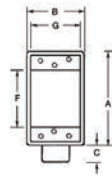

FS Boxes and Covers

CIFSC-1G

CIFSC-3G-3/4

Cat. No.	Hub Size (in.)	No. of Gangs	No. of Lugs	A (in.)	B (in.)	C (in.)	D (in.)	E (in.)	F (in.)	G (in.)	H (in.)	Cu (in.)
FSC Boxes - 1-7/8 in. Deep (Cast Aluminum)												
CIFSC-1G-1/2	2 x 1/2	1	4	4-5/16	2-13/16	27/32	1-7/8	1-1/4	2-7/8	2-5/16	1-9/16	14.0
CIFSC-1G-3/4	2 x 3/4	1	4	4-5/16	2-13/16	27/32	1-7/8	1-1/2	2-7/8	2-5/16	1-9/16	14.0
CIFSC-1G-1	2 x 1	1	4	4-5/16	2-13/16	27/32	1-7/8	1-3/4	2-7/8	2-5/16	1-9/16	14.0
CIFSC-2G-1/2	2 x 1/2	2	4	4-3/8	4-11/16	31/32	1-7/8	1-1/4	2-7/8	4-1/4	1-5/8	26.0
CIFSC-2G-3/4	2 x 3/4	2	4	4-3/8	4-11/16	31/32	1-7/8	1-9/16	2-7/8	4-1/4	1-5/8	26.0
CIFSC-2G-1	2 x 1	2	4	4-3/8	4-11/16	31/32	1-7/8	1-3/4	2-7/8	4-1/4	1-5/8	26.0
CIFSC-3G-3/4	2 x 3/4	3	4	4-3/8	6-1/2	29/32	1-7/8	1-9/16	2-7/8	6-1/8	1-5/8	41.0

CIFSCC-1G

Cat. No.	Hub Size (in.)	No. of Gangs	No. of Lugs	A (in.)	B (in.)	C (in.)	D (in.)	E (in.)	F (in.)	G (in.)	H (in.)	J (in.)	Cu (in.)
FSCC Boxes - 1-7/8 in. Deep (Cast Aluminum)													
CIFSCC-1G-1/2	3 x 1/2	1	3	4-5/16	2-13/16	27/32	1-7/8	1-1/4	2-7/8	2-5/16	1-9/16	1-9/16	14.0
CIFSCC-1G-3/4	3 x 3/4	1	3	4-5/16	2-13/16	27/32	1-7/8	1-1/2	2-7/8	2-5/16	1-9/16	1-3/4	14.0

CIFS-1G-1/2-HV / CIFS-1G-3/4-HV

Cat. No.	Hub Size (in.)	No. of Gangs	No. of Lugs	A (in.)	B (in.)	C (in.)	D (in.)	E (in.)	F (in.)	G (in.)	H (in.)	J (in.)	Cu (in.)
347 Volt FS Box Kits - 1-7/8 in. Deep (Cast Aluminum)													
CIFS-1G-1/2-HV*	1 x 1/2	1	3	4-5/8	2-13/16	13/16	1-7/8	1-1/4	2-7/8	2-5/16	1-9/16	-	14.0
CIFS-1G-3/4-HV*	1 x 3/4	1	3	4-5/8	2-13/16	13/16	1-7/8	1-1/2	2-7/8	2-5/16	1-9/16	-	14.0