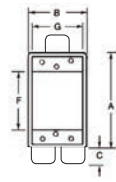

FS Boxes and Covers

CIFSC-1G

CIFSC-3G-3/4

Cat. No.	Hub Size (in.)	No. of Gangs	No. of Lugs	A (in.)	B (in.)	C (in.)	D (in.)	E (in.)	F (in.)	G (in.)	H (in.)	Cu (in.)
FSC Boxes - 1-7/8 in. Deep (Cast Aluminum)												
CIFSC-1G-1/2	2 x 1/2	1	4	4-5/16	2-13/16	27/32	1-7/8	1-1/4	2-7/8	2-5/16	1-9/16	14.0
CIFSC-1G-3/4	2 x 3/4	1	4	4-5/16	2-13/16	27/32	1-7/8	1-1/2	2-7/8	2-5/16	1-9/16	14.0
CIFSC-1G-1	2 x 1	1	4	4-5/16	2-13/16	27/32	1-7/8	1-3/4	2-7/8	2-5/16	1-9/16	14.0
CIFSC-2G-1/2	2 x 1/2	2	4	4-3/8	4-11/16	31/32	1-7/8	1-1/4	2-7/8	4-1/4	1-5/8	26.0
CIFSC-2G-3/4	2 x 3/4	2	4	4-3/8	4-11/16	31/32	1-7/8	1-9/16	2-7/8	4-1/4	1-5/8	26.0
CIFSC-2G-1	2 x 1	2	4	4-3/8	4-11/16	31/32	1-7/8	1-3/4	2-7/8	4-1/4	1-5/8	26.0
CIFSC-3G-3/4	2 x 3/4	3	4	4-3/8	6-1/2	29/32	1-7/8	1-9/16	2-7/8	6-1/8	1-5/8	41.0

CIFSCC-1G

Cat. No.	Hub Size (in.)	No. of Gangs	No. of Lugs	A (in.)	B (in.)	C (in.)	D (in.)	E (in.)	F (in.)	G (in.)	H (in.)	J (in.)	Cu (in.)
FSCC Boxes - 1-7/8 in. Deep (Cast Aluminum)													
CIFSCC-1G-1/2	3 x 1/2	1	3	4-5/16	2-13/16	27/32	1-7/8	1-1/4	2-7/8	2-5/16	1-9/16	1-9/16	14.0
CIFSCC-1G-3/4	3 x 3/4	1	3	4-5/16	2-13/16	27/32	1-7/8	1-1/2	2-7/8	2-5/16	1-9/16	1-3/4	14.0

CIFS-1G-1/2-HV / CIFS-1G-3/4-HV

Cat. No.	Hub Size (in.)	No. of Gangs	No. of Lugs	A (in.)	B (in.)	C (in.)	D (in.)	E (in.)	F (in.)	G (in.)	H (in.)	J (in.)	Cu (in.)
347 Volt FS Box Kits - 1-7/8 in. Deep (Cast Aluminum)													
CIFS-1G-1/2-HV*	1 x 1/2	1	3	4-5/8	2-13/16	13/16	1-7/8	1-1/4	2-7/8	2-5/16	1-9/16	-	14.0
CIFS-1G-3/4-HV*	1 x 3/4	1	3	4-5/8	2-13/16	13/16	1-7/8	1-1/2	2-7/8	2-5/16	1-9/16	-	14.0