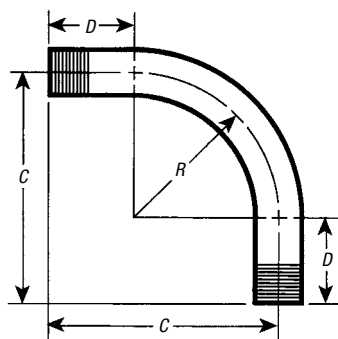

PVC-Coated Conduit and Accessories

Choose the size and angle to meet your exact requirements.

Ocal-Blue® Large-Radius Elbows

- Fabricated from Ocal® PVC-coated conduit
- Large radius in 90° available for immediate shipment
- Special radii and angles not listed available upon request
- Color-coded thread protectors for easy identification of conduit size

Conduit & Fittings — Ocal® Corrosion-Resistant Conduit Systems

CAT. NO.		PIPE SIZE IN. METRIC SIZE DESIGNATOR*	RADIUS "R" IN. MM	OFFSET "C" FT./IN. MM	STRAIGHT END "D" IN. MM	UNBENT LENGTH FT./IN. MM
STEEL	ALUMINUM					
LRELL_X12-_-	LRELL_X12-_-SA-_-	1-2½ 27-63	12.00 304.80	1' 9" 533.40	9.00 228.60	3' 0" 914.40
LRELL_X15-_-	LRELL_X15-_-SA-_-	1-3 27-78	15.00 381.00	2' 0" 609.60	9.00 228.60	3' 6" 1066.80
LRELL_X18-_-	LRELL_X18-_-SA-_-	1-4 27-103	18.00 457.20	2' 4" 711.20	10.00 254.00	4' 0" 1219.20
LRELL_X24-_-	LRELL_X24-_-SA-_-	1-4 27-103	24.00 609.60	2' 11" 889.00	11.00 279.40	4' 11" 1498.60
LRELL_X30-_-	LRELL_X30-_-SA-_-	1-5 27-129	30.00 762.00	3' 5" 1041.40	11.00 279.40	5' 9" 1752.60
LRELL_X36-_-	LRELL_X36-_-SA-_-	1-6 27-155	36.00 914.40	3' 11" 1193.80	11.00 279.40	6' 6" 1981.20
LRELL_X42-_-	LRELL_X42-_-SA-_-	1-6 27-155	42.00 1066.80	4' 6" 1371.60	12.00 304.80	7' 6" 2286.00
LRELL_X48-_-	LRELL_X48-_-SA-_-	1-6 27-155	48.00 1219.20	5' 0" 1524.00	12.00 304.80	8' 6" 2590.80
LRELL_X60-_-	LRELL_X60-_-SA-_-	2½-6 63-155	60.00 1524.00	6' 0" 1828.80	12.00 304.80	9' 10" 2997.20

* Metric size designator (ANSI C80.1-1994).

ITEM	PIPE SIZE	RADIUS	ANGLE	MATERIAL	COLOR
LRELL_X12-					
	1 = 1"		30 = 30°	Blank = Steel	G = Gray
	2 = 2"		45 = 45°	SA = Aluminum	W = White
	etc.		60 = 60°		B = Blue
			Blank = 90°		

Catalog No. Example:
LRELL3X18-45-G is a 3" trade size steel elbow with a radius of 18" and an angle of 45°, coated in gray PVC.

Custom colors also available.