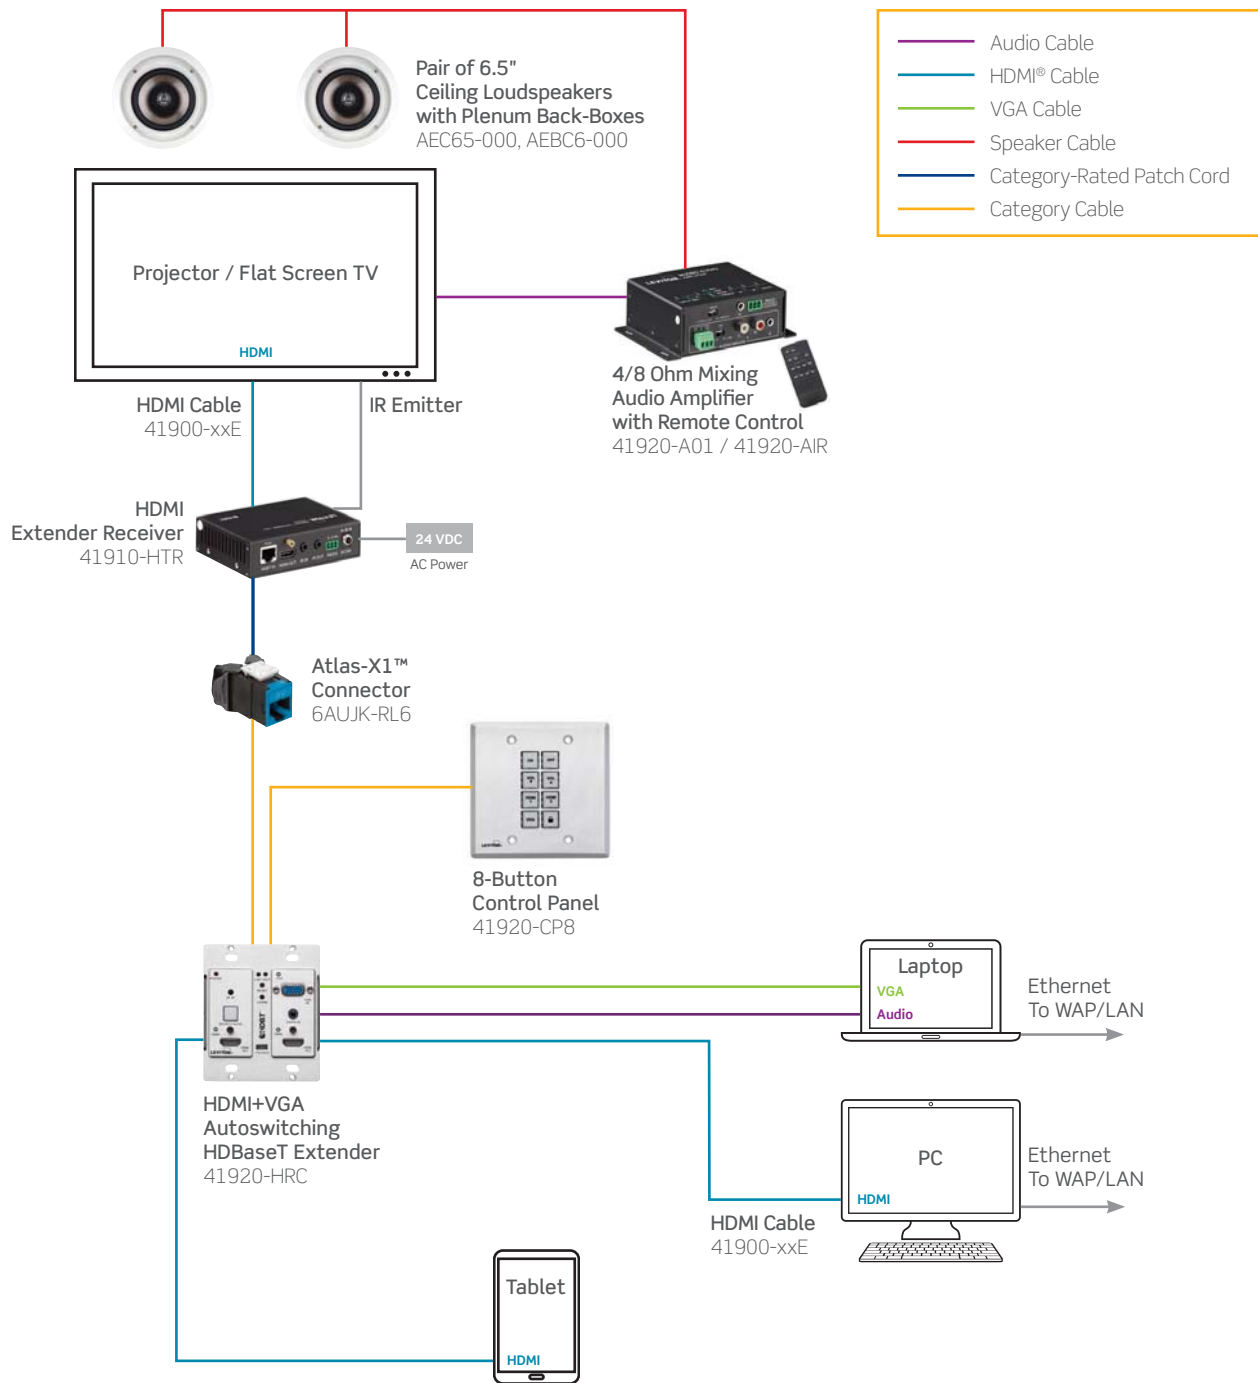

CONFERENCE ROOM APPLICATIONS WITH LEVITON SOLUTIONS

LEVITON ARCHITECTURAL EDITION® POWERED BY JBL IN-WALL & IN-CEILING SPEAKERS

- JBL titanium-laminate drivers maintain accuracy and clarity even at frequency extremes
- Straight-Line Signal Path™ (SSP) crossover network for minimal signal distortion
- Long-excursion woofers with butyl-rubber half-round surrounds and extended pole-piece magnetic structures for maximum bass impact and dynamic range
- Low-diffraction, swivel-tweeter mounting system for optimum stereo imaging
- Heavy-duty push-type input terminals for long-term connection integrity
- Integrated dog-ear mounting brackets (optional rough-in kits available for installation in new homes)
- Acoustically transparent, paintable grills

LEVITON ARCHITECTURAL EDITION POWERED BY JBL ALL WEATHER SPEAKERS

- Two-way weatherized speakers sold in pairs with professional grade grilles and inputs
- Features 5.25-inch woofer and 1-inch tweeter
- Rotatable mounting brackets for angling towards listener or mounting horizontally

PRE-CONSTRUCTION KITS

- Pre-construction kits ensure that speaker locations and wiring are preserved and protected during construction, allowing for a cleaner, faster, and more precise installation during the trim-out stage
- Fire-Rated Back Box meets fire code for MDU and residential installations

LEVITON ARCHITECTURAL EDITION POWERED BY JBL IN-WALL AND IN-CEILING SPEAKERS

DESCRIPTION	PART NO.
[A] Pair of 6.5" Two-Way In-Wall Loudspeakers, 80 watts, 8 Ohms	AEI65-000
[B] Pair of 8" Two-Way In-Wall Loudspeakers, 100 watts, 8 Ohms	AEI80-000
[C] Pair of 6.5" Two-Way In-Ceiling Loudspeakers, 80 watts, 8 Ohms	AEC65-000
Pair of 8" Two-Way In-Ceiling Loudspeakers, 100 watts, 8 Ohms	AEC80-000
[D] 6.5" Two-Channel / Single Location Two-Way In-Ceiling Loudspeakers, two titanium tweeters, dual voice-coil titanium-laminate woofer, 50 watts/channel, 8 Ohms	AEM65-000