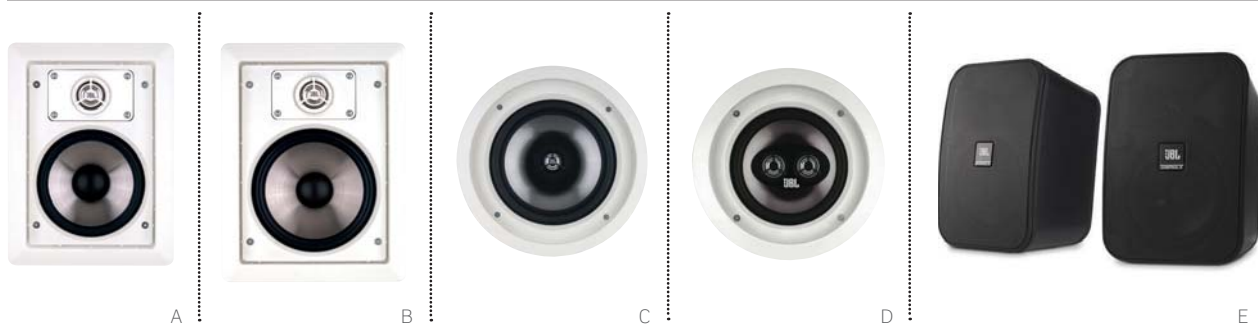

CONFERENCE ROOM APPLICATIONS WITH LEVITON SOLUTIONS

LEVITON ARCHITECTURAL EDITION® POWERED BY JBL IN-WALL & IN-CEILING SPEAKERS

- JBL titanium-laminate drivers maintain accuracy and clarity even at frequency extremes
- Straight-Line Signal Path™ (SSP) crossover network for minimal signal distortion
- Long-excursion woofers with butyl-rubber half-round surrounds and extended pole-piece magnetic structures for maximum bass impact and dynamic range
- Low-diffraction, swivel-tweeter mounting system for optimum stereo imaging
- Heavy-duty push-type input terminals for long-term connection integrity
- Integrated dog-ear mounting brackets (optional rough-in kits available for installation in new homes)
- Acoustically transparent, paintable grills

LEVITON ARCHITECTURAL EDITION POWERED BY JBL ALL WEATHER SPEAKERS

- Two-way weatherized speakers sold in pairs with professional grade grilles and inputs
- Features 5.25-inch woofer and 1-inch tweeter
- Rotatable mounting brackets for angling towards listener or mounting horizontally

LEVITON ARCHITECTURAL EDITION POWERED BY JBL IN-WALL AND IN-CEILING SPEAKERS

DESCRIPTION	PART NO.
[A] Pair of 6.5" Two-Way In-Wall Loudspeakers, 80 watts, 8 Ohms	AEI65-000
[B] Pair of 8" Two-Way In-Wall Loudspeakers, 100 watts, 8 Ohms	AEI80-000
[C] Pair of 6.5" Two-Way In-Ceiling Loudspeakers, 80 watts, 8 Ohms	AEC65-000
Pair of 8" Two-Way In-Ceiling Loudspeakers, 100 watts, 8 Ohms	AEC80-000
[D] 6.5" Two-Channel / Single Location Two-Way In-Ceiling Loudspeakers, two titanium tweeters, dual voice-coil titanium-laminate woofer, 50 watts/channel, 8 Ohms	AEM65-000