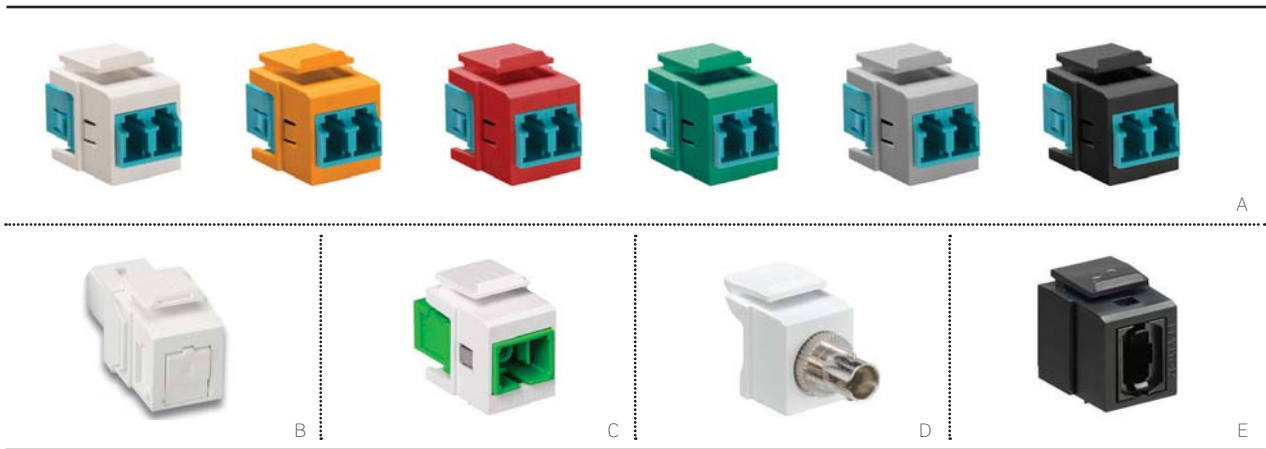

FEATURED PRODUCTS

FastCAM
Connectors **B64**

Secure Keyed LC
Connectors &
Accessories **B66**

Connectors & Housings

Leviton has everything you need to properly terminate your fiber network. FastCAM® and Fast-Cure® connectors are available in LC, SC, and ST styles. Secure Keyed LC Field-Installable Connectors lock into any industry-compliant adapters and prevent unauthorized moves, adds, and changes. To extend fiber to the workstation, we also offer QuickPort® footprint fiber adapters that fit into our standard wallplates and Multimedia Outlet System (MOS) housings. Go to the Wallplates & Housings section to see our an extensive wallplate selection.

Connectors & Housings
FIBER

QUICKPORT FIBER ADAPTERS

- Snap into all QuickPort openings and Multimedia Outlet System (MOS) housings, see pages D19-D20.
- Tool-free plug-n-play installation
- Offered with precision phosphor bronze or zirconia ceramic alignment sleeve

QUICKPORT FIBER ADAPTERS	
DESCRIPTION	PART NO.
QuickPort Duplex LC Adapter, MM, phosphor bronze sleeve, Beige*	41085-ML°
[A] QuickPort Duplex LC Adapter, 10G LOMM, zirconia ceramic sleeve, Aqua*	41085-LL°
QuickPort Duplex LC Adapter, SM, zirconia ceramic sleeve, Blue*	41085-SL°
[B] QuickPort Simplex SC Shuttered Adapter, MM, phosphor bronze sleeve	41085-M^C
QuickPort Simplex SC Shuttered Adapter, SM, zirconia ceramic	41085-S^C
[C] QuickPort Simplex SC/APC Adapter, SM, zirconia ceramic	41085-AS°
[D] QuickPort ST Fiber Optic Adapter, MM, phosphor bronze sleeve	41084-S^F
QuickPort ST Fiber Optic Adapter, SM, zirconia ceramic sleeve	41084-S^Z
[E] MTP® QuickPort Adapter, SM/MM, key up to key down*	41085-TP°
MTP® QuickPort Adapter, SM/MM, key up to key up*	41085-TB°

Red (R)

Blue (L)

Green (V)

Slate (G)

Black (E)

SPOTLIGHT

QuickPort Wallplates

QuickPort adapters are designed to fit our complete line of QuickPort wallplates found on pages D5-D9.