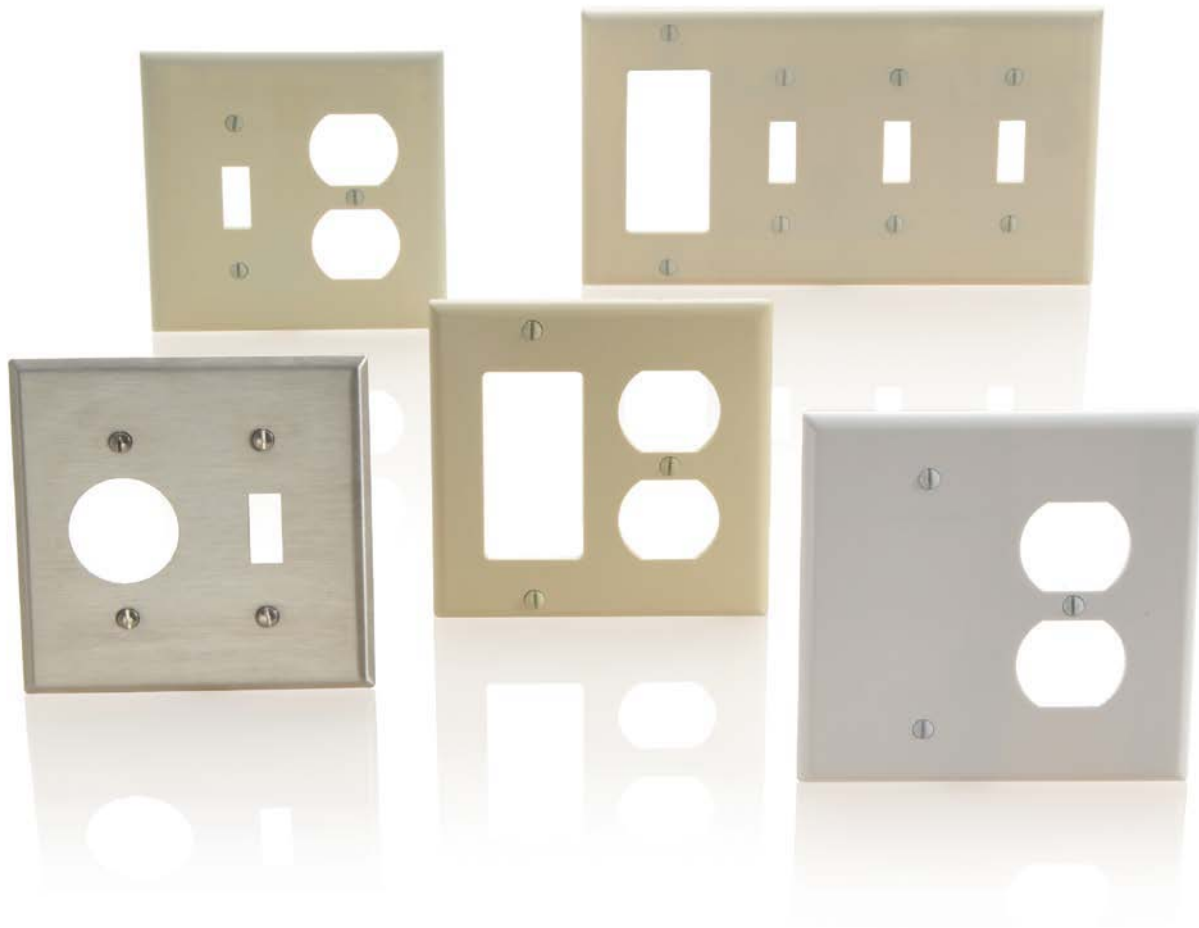

COMBINATION

Combination Wallplates

Need a wallplate that does more than one job? Turn to Leviton's combination wallplate line. Leviton combination wallplates come in a variety of configurations and gangs; a broad selection of materials including aluminum, brass, stainless steel and plastic; and an assortment of colors. If you have a unique application, Leviton can also customize a wallplate for it.

Sample Combination Wallplates

T

Wallplates & Weather-Resistant Covers