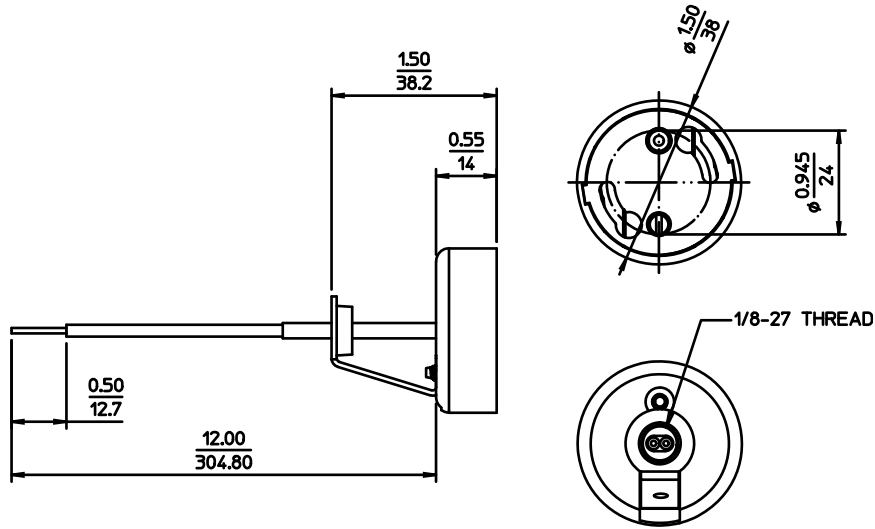

Features and Benefits

- Designed for integrated-ballast compact fluorescent lamps with GU-24 base
 - Three different mounting configurations designed to match common medium base
- Accommodates most standard mounting configurations — panel, collar and bracket — for medium-base screwshell lampholders
- Accommodates standard wattages of GU-24 size lamps
- Helps satisfy ENERGY STAR and California Title 24 energy efficiency standards
- Rated 120W, 250V
- Thermoplastic body material is PC; UL flammability rating is 94V-2

For G24 Lamp Bases, 2-Pin

Description	Rating	Cat. No.	Mounting Information
Bracket Mount GU-24 Base Lampholder	120W 250V	26730	1/8-27 IPS Thread Bracket with Inside Extrusion
Collar Mount GU-24 Base Lampholder	120W 250V	26735	1/8-27 IPS Thread Collar with Set Screw
Panel Mount GU-24 Base Lampholder	120W 250V	26740	Eyelets Accept #4 & 5 Mounting Screws
E26 to GU24 Adapter	120W 250V	26745	E26 screwshell

Dimensions for GU-24 Series Lampholders

26730

26735

26740