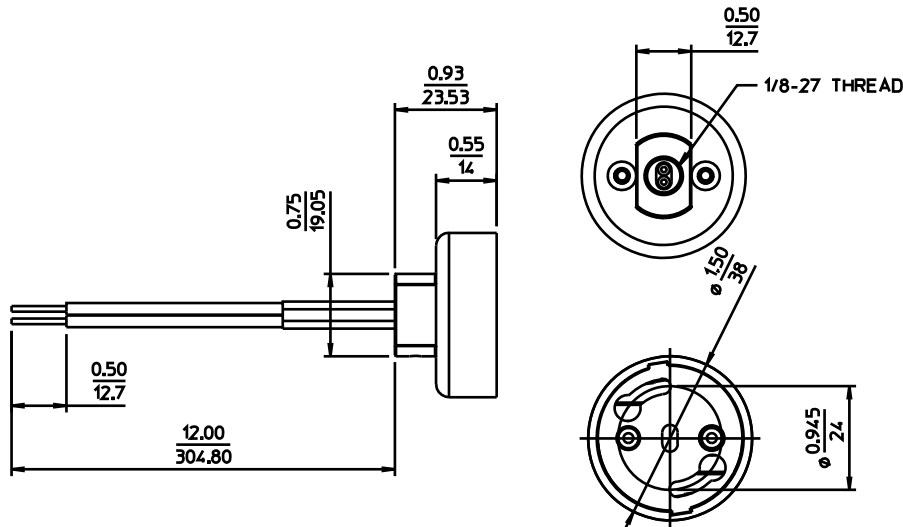

Features and Benefits

- Designed for integrated-ballast compact fluorescent lamps with GU-24 base
 - Three different mounting configurations designed to match common medium base
- Accommodates most standard mounting configurations — panel, collar and bracket — for medium-base screwshell lampholders
- Accommodates standard wattages of GU-24 size lamps
- Helps satisfy ENERGY STAR and California Title 24 energy efficiency standards
- Rated 120W, 250V
- Thermoplastic body material is PC; UL flammability rating is 94V-2

For G24 Lamp Bases, 2-Pin

Description	Rating	Cat. No.	Mounting Information
Bracket Mount GU-24 Base Lampholder	120W 250V	26730	1/8-27 IPS Thread Bracket with Inside Extrusion
Collar Mount GU-24 Base Lampholder	120W 250V	26735	1/8-27 IPS Thread Collar with Set Screw
Panel Mount GU-24 Base Lampholder	120W 250V	26740	Eyelets Accept #4 & 5 Mounting Screws
E26 to GU24 Adapter	120W 250V	26745	E26 screwshell

Dimensions for GU-24 Series Lampholders

26730

26735

26740