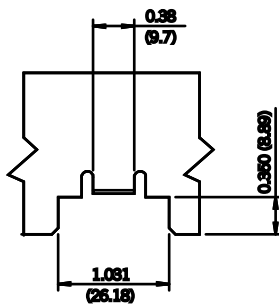

LINEAR FLUORESCENT | Medium and Miniature Bi-Pin Lamp

T-8 to T-5 Adapter

Description	Rating	Cat. No.
Long T-8 to T-5 Adapter, converts existing T-8 fixtures to accept energy-efficient T-5 lamps; with Lamp Lock. Specify lamp length for proper ordering	120W 600V	13654-EXL
Short T-8 to T-5 Adapter, converts existing T-8 fixtures to accept energy-efficient T-5 lamps; with Lamp-Lock. Specify lamp length for proper ordering	120W 600V	13654-EXS

13654-EXL

Dimensions for Medium and Miniature Bi-Pin Lamps

Recommended Panel Opening for Medium Bi-Pin Slide-On Lampholders

Recommended Panel Opening for T-8 to T-5 Adapter

Recommended Panel Opening for Miniature Bi-Pin Snap-In/Slide-On Lampholders