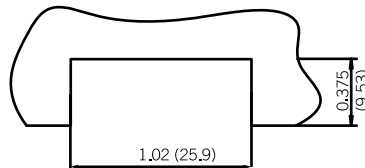

LINEAR FLUORESCENT | Medium and Miniature Bi-Pin Lamp

T-8 to T-5 Adapter

Description	Rating	Cat. No.
Long T-8 to T-5 Adapter, converts existing T-8 fixtures to accept energy-efficient T-5 lamps; with Lamp Lock. Specify lamp length for proper ordering	120W 600V	13654-EXL
Short T-8 to T-5 Adapter, converts existing T-8 fixtures to accept energy-efficient T-5 lamps; with Lamp-Lock. Specify lamp length for proper ordering	120W 600V	13654-EXS

13654-EXL

Dimensions for Medium and Miniature Bi-Pin Lamps

Recommended Panel Opening for Medium Bi-Pin Slide-On Lampholders

Recommended Panel Opening for T-8 to T-5 Adapter

Recommended Panel Opening for Miniature Bi-Pin Snap-In/Slide-On Lampholders