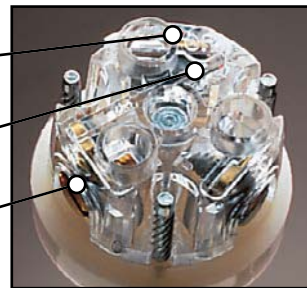

Positive contact plate bundles stranded wire maximizing surface contact resulting in improved termination

NEMA configuration and device rating are molded on front of device to assist with identification

Wiring module keyed to body for easy assembly and tight fit

Dead front solid containment barrier prevents accidental contact with internal parts

#8-32 triple drive brass terminal screws

Three "U" type fast-threading, triple drive, steel screws secure wiring module to body

Individual deep-funnelled chamfered wire wells. Clear housing allows inspection of wire termination and provides molded-in wire strip gauge

Wire clamps bundle stranded wire without cutting wire strand

Captive, color-coded brass #8 terminal screws

Features and Benefits

- UL 498 Listed; meets latest Federal Specifications WC-598; CSA Specification C22.2 #42 Certified
- One-piece, rivetless triple-wipe brass connector contacts offer enlarged contact surface area
- Husk is constructed from heavy-duty nylon for superior impact resistance in rugged environments
- Beveled back edges prevent body from catching on corners and rough surfaces