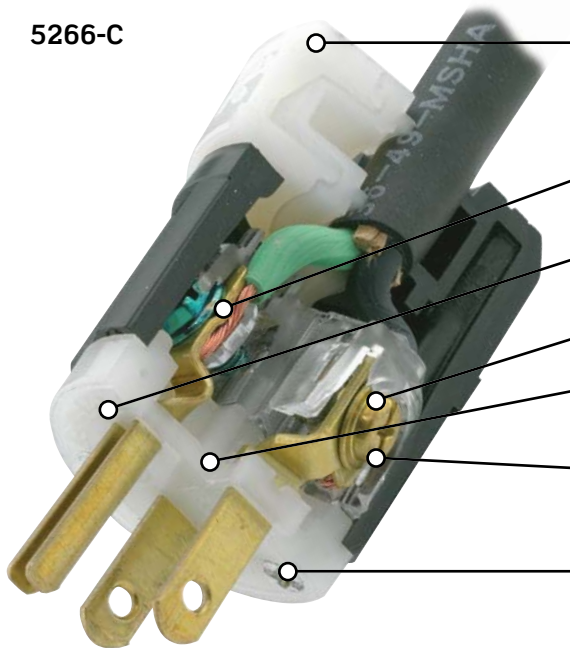

Superior design, construction and ergonomic details provide long-lasting performance and reliability in the demanding healthcare environment.

5266-C

External cord grip utilizes deep triple drive steel screws that are backed out and positioned inside shrouded pockets. External clamps accepts wire mesh grips. Catalog and NEMA numbers printed on cord clamp

Positive contact plate bundles stranded wire maximizing surface contact resulting in improved termination

NEMA configuration and device rating are molded on front of device to assist with identification

Wiring module keyed to body for easy assembly and tight fit

Dead front solid containment barrier prevents accidental contact with internal parts

#8-32 triple drive brass terminal screws

Three "U" type fast-threading, triple drive, steel screws secure wiring module to body

Individual deep-funnelled chamfered wire wells. Clear housing allows inspection of wire termination and provides molded-in wire strip gauge

Wire clamps bundle stranded wire without cutting wire strand

Captive, color-coded brass #8 terminal screws