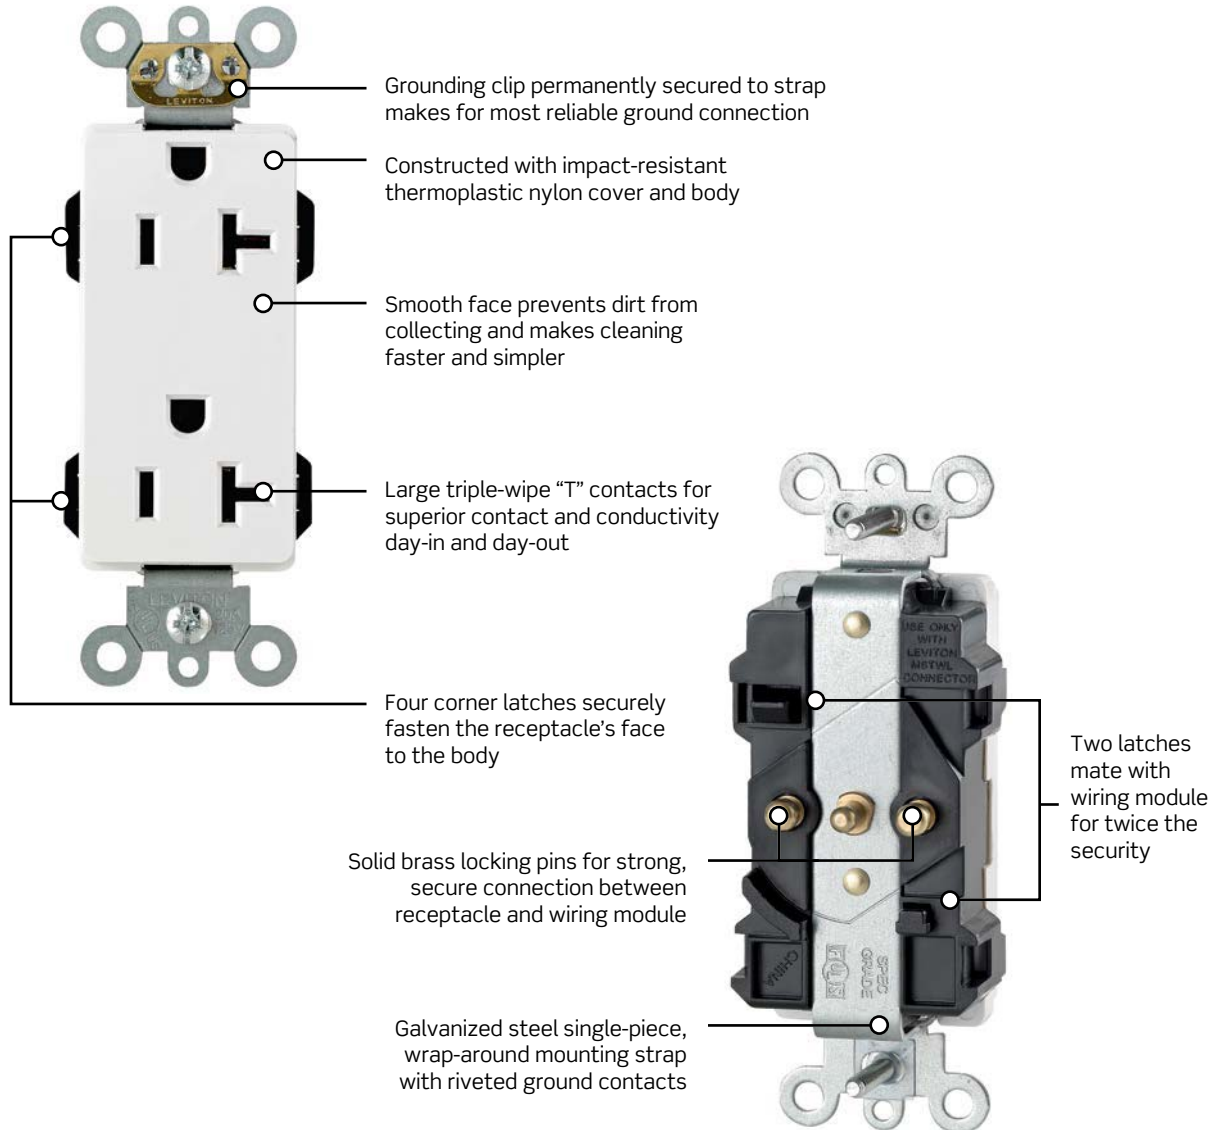

15A, 20A | Lev-Lok® Decora Plus™ Modular Receptacles

Lev-Lok® Decora Plus™ Heavy-Duty Specification Modular Receptacles

Features and Benefits

- Constructed with impact-resistant thermoplastic nylon cover and body
- Smooth face prevents dirt from collecting
- Four corner latches securely fasten the receptacle's face to the body
- Large triple-wipe, brass "T" line contacts for superior contact and conductivity
- #12 AWG THHN wire leads, 6" length on MSTWL series wiring modules
- Galvanized steel, wrap around mounting strap with riveted ground contacts
- Grounding clip permanently secured to strap for easy, simple, and secure installation
- Wiring module locks and latches to the receptacle body providing double the connection security
- Receptacle to be installed only with Leviton MSTWL series wiring modules
- MSTWL wiring module shipped separately with protective label and factory-installed Circuit ID label
- Backed by a limited 10-year warranty

M1636-W