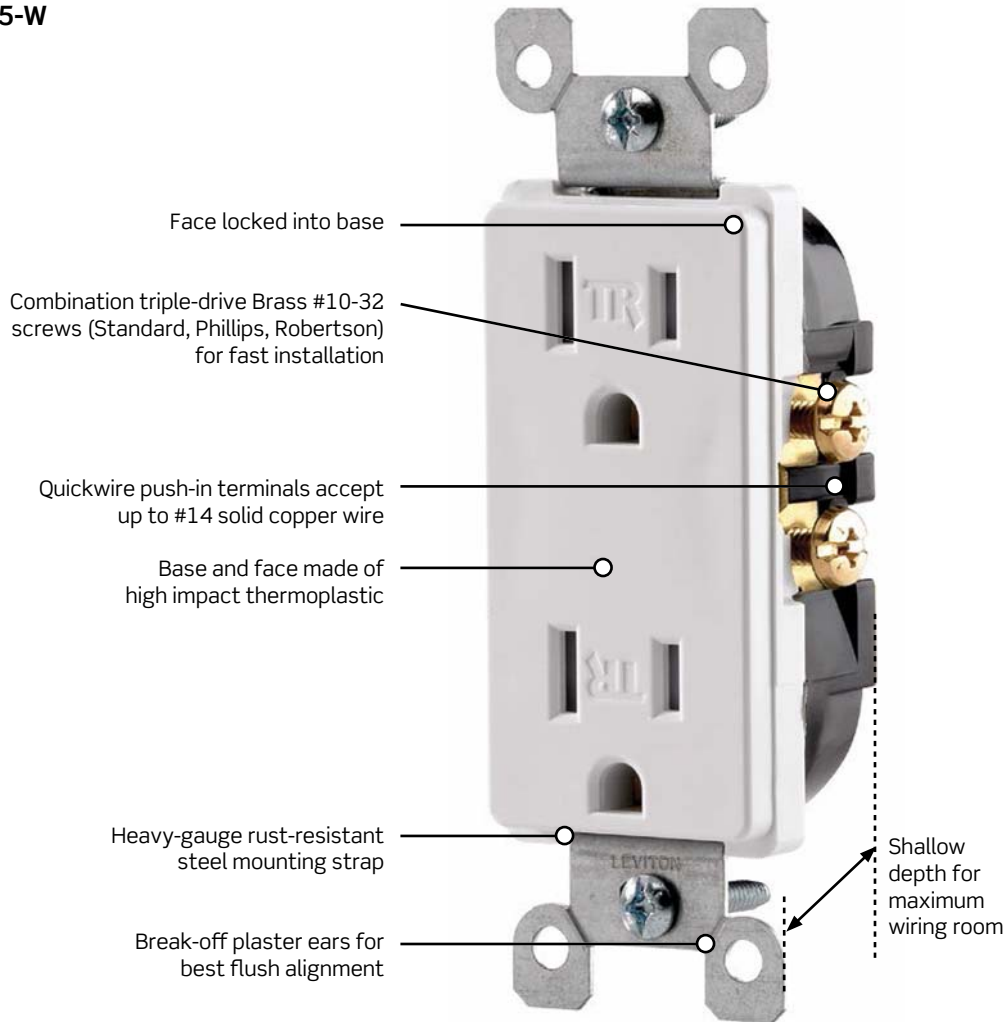

Decora® Receptacles

Leviton's comprehensive Decora® receptacle portfolio includes devices rated for all types of applications in a variety of standard configurations and colors.

T5325-W

Color Choices Decora® straight blade devices are offered in a wide range of colors. To order colors, add suffix to Cat. No.

15A, 20A | Decora® Receptacles

Residential Grade Decora® Receptacles

Features and Benefits

Decora® Quickwire and Side Wired Receptacles

- Terminal screws accept up to #12 AWG copper or copper-clad wire
- Quickwire push-in terminals accept #14 AWG solid copper wire only
- Double-wipe power contacts for reliable conductivity and plug retention
- Heavy-gauge zinc-plated steel mounting strap
- Limited 2-year warranty

Tamper-Resistant Receptacles

- Shutter mechanism inside the receptacle blocks access to the contacts unless a two-prong plug is inserted, helping ensure hairpins, keys, etc., will be locked out
- TR symbol on residential receptacles assures they meet the 2008 NEC requirement
- Ultrasonic welding, heavy-duty construction offers long, trouble-free service life

20A

- Terminal screw accepts up to #10 AWG Copper

Quickwire and Side Wired

Rating		15A-125V	20A-125V
NEMA			
		5-15R	5-20R
Description	Color	Cat. No.	Cat. No.
Duplex, Tamper-Resistant	White	T5325-W	—
	Ivory	T5325-I	—
	Light Almond	T5325-T	—
	Gray	T5325-GY	—
	Black	T5325-E	—
	Brown	T5325	—
Duplex, Tamper-Resistant, Self-Grounding*	White	T5325-SW	—
	Ivory	T5325-SI	—
	Light Almond	T5325-ST	—
Duplex	White	5325-W	—
	Ivory	5325-I	—
	Light Almond	5325-T	—
	Gray	5325-GY	—
	Black	5325-E	—
	Brown	5325	—
Duplex, Self-Grounding*	White	5325-SW	—
	Ivory	5325-SI	—
	Light Almond	5325-ST	—
	Black	5325-SE	—
	Brown	5325-S	—
Duplex, 8-hole Quickwire	White	5328-W	—
Duplex Tamper-Resistant, Self-Grounding*, No Quickwire	White	5825-W	T5825-W
	Ivory	5825-I	T5825-I
	Light Almond	—	T5825-T
	Gray	—	T5825-GY
	Black	5825-E	T5825-E
	Brown	—	T5825