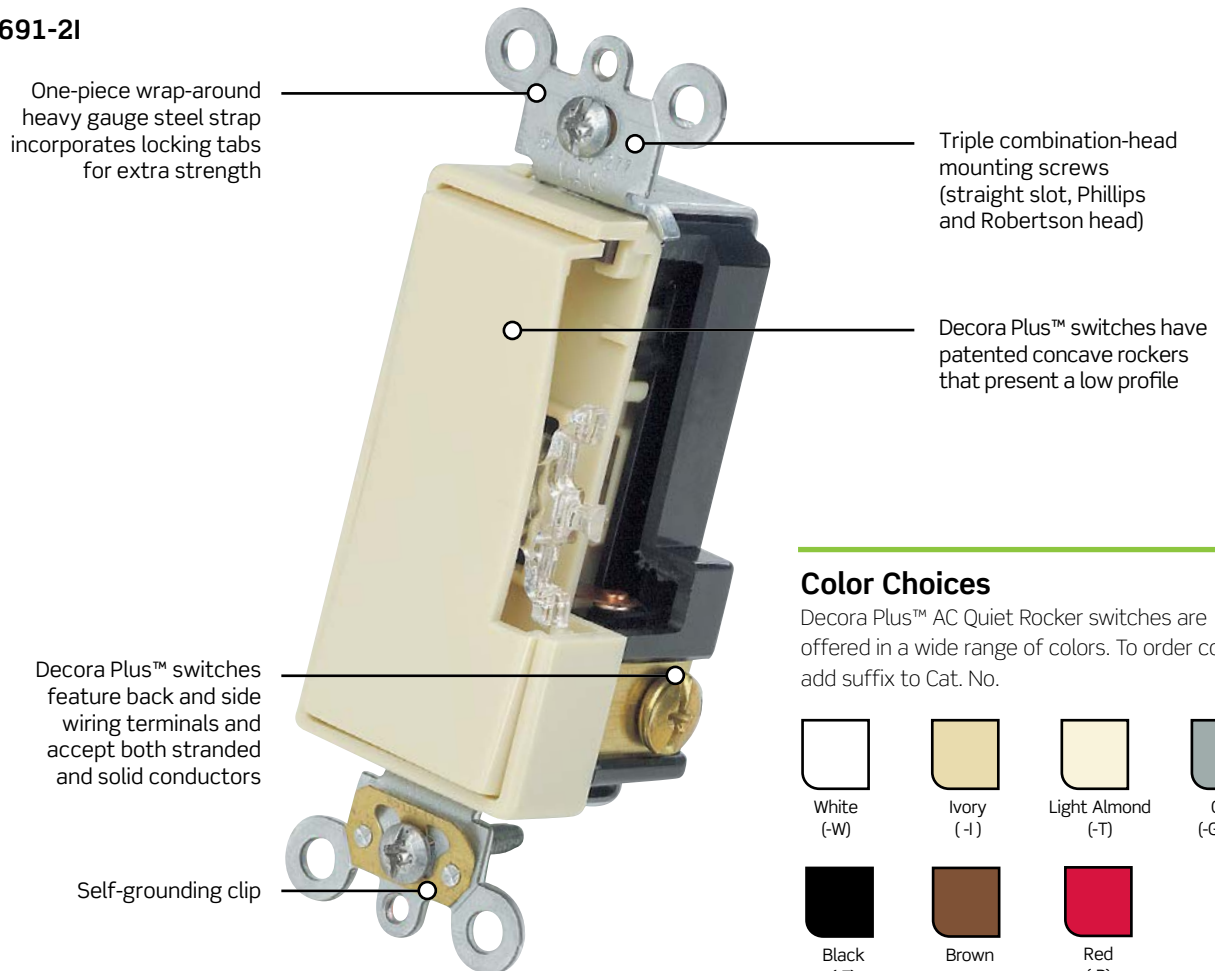

Decora Plus™ AC Quiet Commercial Specification Grade Rocker Switches

Decora Plus™ devices combine designer styling with all the benefits of rugged commercial grade construction. The robust product offering includes: single pole, double pole, 3- and 4-way switches, momentary and maintained contact switches, as well as pilot light and illuminated switches.

Features and Benefits

- Engineered for fine tolerances and top performance
- Decora Plus™ switches feature impact resistant thermoplastic construction for long service life
- All Decora® devices meet or exceed applicable UL, CSA and NOM testing standards

AC Quiet Rocker Switches

- Full rated current capacity with tungsten, fluorescent or resistive loads. Motor capacity is 80% of switch rating
- Back and side wiring terminals accept both solid and stranded wire to ease installation
- Architecturally-styled smooth-action concave rocker
- Heavy-duty impact-resistant thermoplastic construction for long service life in commercial applications
- Two ground connection options: a green grounding screw and a self-grounding clip
- Backed by a limited 10-year warranty

Canadian Switches

- Canadian Decora® wallplates available in a number of colors and fit “Commander Type” boxes

5691-2I

Color Choices

Decora Plus™ AC Quiet Rocker switches are offered in a wide range of colors. To order colors, add suffix to Cat. No.

White (-W)	Ivory (-I)	Light Almond (-T)	Gray (-G/-GY)
Black (-E)	Brown	Red (-R)