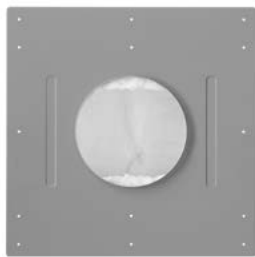

Pre-Construction Kits

Leviton/JBL® pre-construction kits ensure that speaker locations and wiring are preserved and protected during construction, allowing for a cleaner, faster, and more precise installation during the trim-out stage.

Pre-Construction Kits for In-Ceiling & In-Wall Speakers	
Description	Part No.
Leviton Architectural Edition® Powered by JBL In-Wall Center Shelf Pre-Construction Kit for use with AEI55 (pg. 59)	AEPIS-KIT
Leviton Architectural Edition Powered by JBL 6.5" Pre-Construction Speaker Kit for In-Wall Speaker	AEPI6-KIT
Leviton Architectural Edition Powered by JBL 8" Pre-Construction Speaker Kit for In-Wall Speaker	AEPI8-KIT
Leviton Architectural Edition Powered by JBL 6.5" Pre-Construction Speaker Kit for In-Ceiling Speaker	PCC55-KIT
Leviton Architectural Edition Powered by JBL 8" Pre-Construction Speaker Kit for In-Ceiling Speaker	AEPC8-KIT

Fire-Rated Back-box	
Description	Part No.
Fire-Rated Back-box enclosure for any 6.5" ceiling speaker	AEBC6-000

Pre-Construction Kits for Leviton Spec-Grade™ Speakers	
Description	Part No.
Rough-In Bracket for 6.5" In-Wall Loudspeaker	PCI65-KIT
Rough-In Bracket for 8" In-Wall Loudspeaker	PCI80-KIT
6.5" Pre-construction Kit for In-Ceiling Speaker	PCC55-KIT

Replacement Grills

Replacement Grills for Leviton Spec-Grade In-Ceiling & In-Wall Speakers	
Description	Part No.
Replacement Grill for SGC65	SGC65-GRL
Replacement Grill for SGI65	SGI65-GRL
Replacement Grill for SGI80	SGI80-GRL