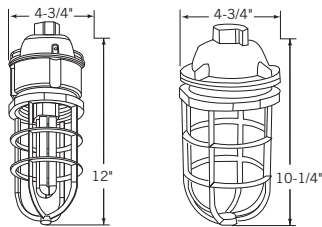

WALL MOUNT

Box with four 3/4" threaded hubs, 90° wall bracket and integral mounting feet.