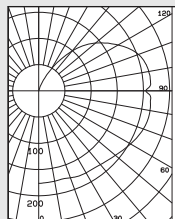

**100W 120V
Coated A19
Incandescent**

**150W 120V
Coated A21
Incandescent**