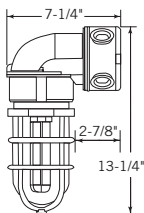

MOUNTING OPTIONS

Sceptalight LED can be retrofit with Ceiling Mounts only.

CEILING MOUNT

Box with four 3/4" threaded hubs and integral mounting feet.

PENDANT MOUNT

Pendant cap with 3/4" threaded hub and a locking set screw.

WALL MOUNT

Box with four 3/4" threaded hubs, 90° wall bracket and integral mounting feet.

CEILING MOUNT UTILITY FIXTURES

Box with four 3/4" threaded hubs and integral mounting feet.

GLOBE OPTIONS

(For incandescent and fluorescent options only)

Standard Clear Glass Globes

Ideal for general purpose area lighting for either indoor or outdoor use.

Clear Polycarbonate Globes

Impact resistant globes for added protection in case of accidental contact.

Coloured Heat-Resistant Glass Globes

Available in red, blue, green or amber – to transform the light to an indicator or warning light.