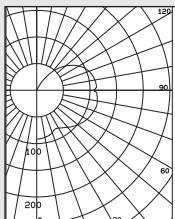

PHOTOMETRIC DATA

**100W 120V
Coated A19
Incandescent**