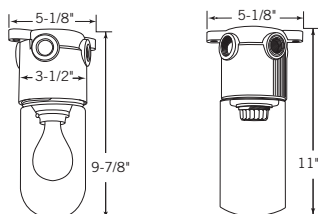

CEILING MOUNT UTILITY FIXTURES

Box with four 3/4" threaded hubs and integral mounting feet.