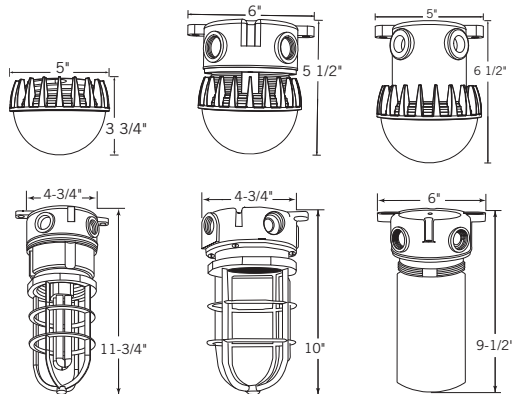

### PENDANT MOUNT

Pendant cap with 3/4" threaded hub and a locking set screw.