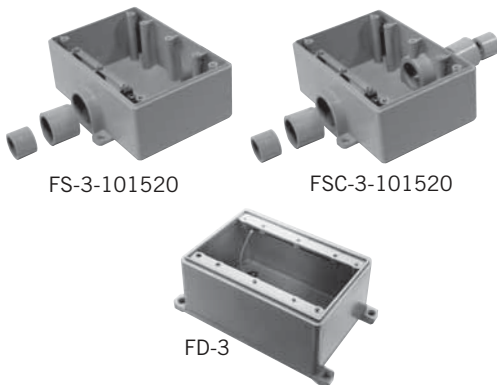

BOXES - F SERIES

Hub Size inches	Part Number	Product Code	OD (inches)			Volume (in ³)
			H	W	E	

Double Gang boxes

1/2, 3/4, 1	FS-2-101520-U	077364	4.62	4.62	2.5	38.5
1/2, 3/4, 1	FSC-2-101520-U	077368	4.62	4.62	2.5	37.0
1/2, 3/4, 1	FSS-2-101520-U	077372	4.62	4.62	2.5	37.0
1/2, 3/4, 1	FSCC-2-101520-U	077369	4.62	4.62	2.5	35.0
*Blank	FD-2-U	077649	4.75	4.75	3.0	47.5

* Not UL Listed

Hub Size inches	Part Number	Product Code	OD (inches)			Volume (in ³)
			H	W	E	

Triple Gang Boxes

1/2, 3/4, 1	FS-3-101520	077337	4.5	6.6	2.5	56.0
1/2, 3/4, 1	FSC-3-101520	077438	4.5	6.6	2.5	54.0
*Blank	FD-3	077737	4.5	6.6	3.0	73.8

* Not UL Listed

Octagonal Boxes are shipped complete with cover, gasket, 4 reducing bushings (3/4" x 1/2"), and 4 sealing caps to be installed from inside box to seal off unused entry hubs.

Size inches	Part Number	Hub Size inches	Product Code
-------------	-------------	-----------------	--------------

Octagonal Boxes*

4 x 1-1/2	OB15/10	1/2 - 3/4	077983*
4 x 2-1/8	OB20	1	077984*

Size inches	Part Number	Product Code
-------------	-------------	--------------

Octagonal Box Extension Rings

4 x 1 deep	XR20	077989
4 x 2 deep	XR35	077990