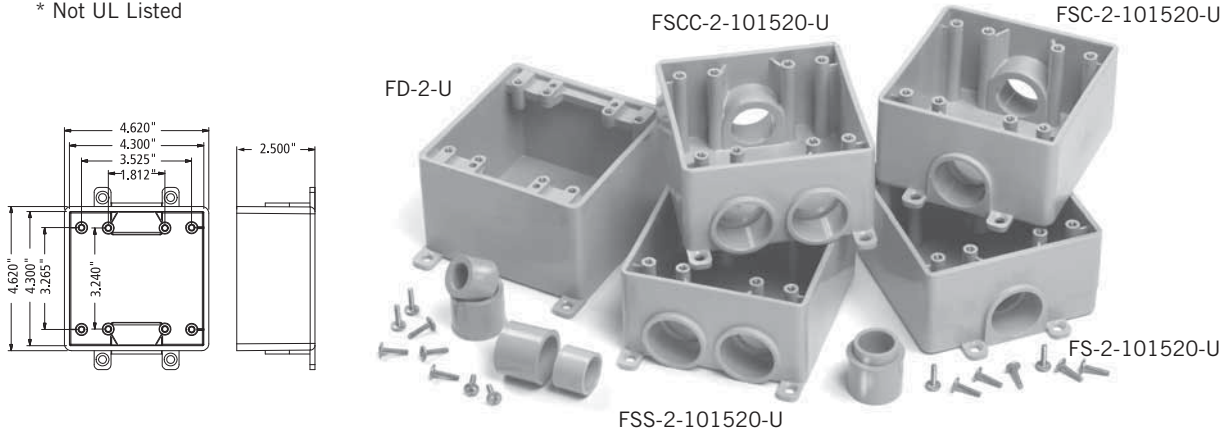

BOXES - F SERIES

Hub Size inches	Part Number	Product Code	OD (inches)			Volume (in ³)
			H	W	E	

Double Gang boxes

1/2, 3/4, 1	FS-2-101520-U	077364	4.62	4.62	2.5	38.5
1/2, 3/4, 1	FSC-2-101520-U	077368	4.62	4.62	2.5	37.0
1/2, 3/4, 1	FSS-2-101520-U	077372	4.62	4.62	2.5	37.0
1/2, 3/4, 1	FSCC-2-101520-U	077369	4.62	4.62	2.5	35.0
*Blank	FD-2-U	077649	4.75	4.75	3.0	47.5

* Not UL Listed

Hub Size inches	Part Number	Product Code	OD (inches)			Volume (in ³)
			H	W	E	

Triple Gang Boxes

1/2, 3/4, 1	FS-3-101520	077337	4.5	6.6	2.5	56.0
1/2, 3/4, 1	FSC-3-101520	077438	4.5	6.6	2.5	54.0
*Blank	FD-3	077737	4.5	6.6	3.0	73.8

* Not UL Listed

Octagonal Boxes are shipped complete with cover, gasket, 4 reducing bushings (3/4" x 1/2"), and 4 sealing caps to be installed from inside box to seal off unused entry hubs.

Size inches	Part Number	Hub Size inches	Product Code
-------------	-------------	-----------------	--------------

Octagonal Boxes*

4 x 1-1/2	OB15/10	1/2 - 3/4	077983*
4 x 2-1/8	OB20	1	077984*

Size inches	Part Number	Product Code
-------------	-------------	--------------

Octagonal Box Extension Rings

4 x 1 deep	XR20	077989
4 x 2 deep	XR35	077990