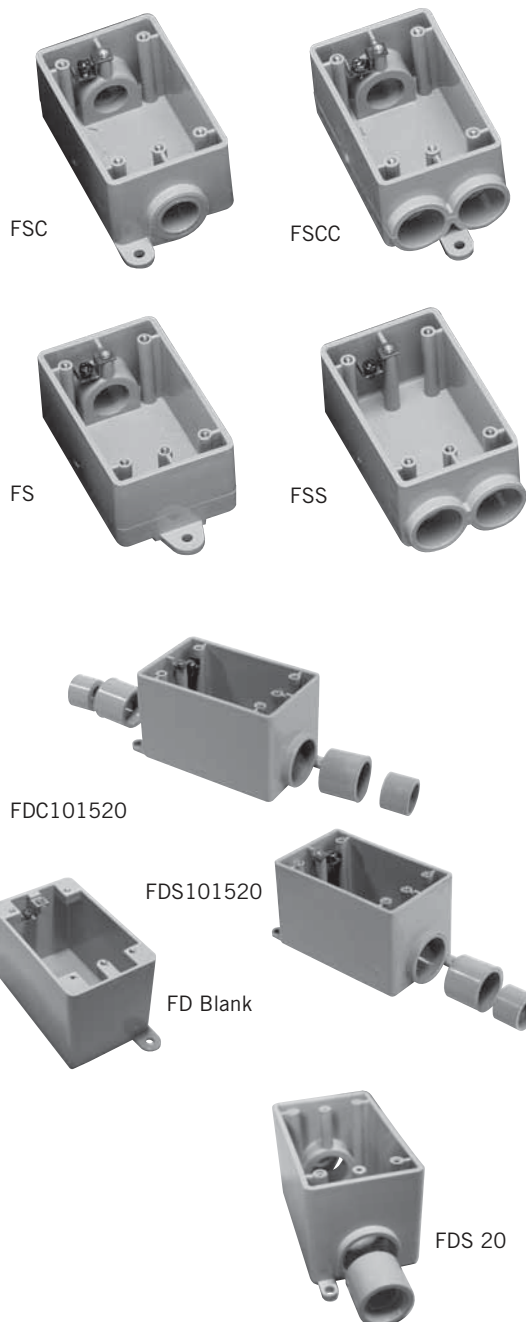

BOXES - F SERIES

Our complete range of Scepter boxes and covers makes it easy to locate power and control precisely where you want it.

Scepter F-Series 3-in-1 PVC surface mount outlet boxes are available in single (deep), double and triple-gang configurations, with 1/2", 3/4" and 1" entry hubs all in one box. This innovative design enables contractors to reduce inventory, while ensuring they have the size they need when they need it.

With the exception of the FD, FD2 & FD3 Blank Boxes, Scepter F Series Boxes are molded with 1" conduit hubs and supplied with reducer bushings. The conduit hub(s) are field modified as 1/2", 3/4" or 1" to accommodate job-site requirements. The appropriate quantity of 1" x 3/4" and 3/4" x 1/2" reducers to create the desired hub size are packaged with each FD Series Single Gang Deep, Double Gang and Triple Gang Box.

All F Series boxes are supplied with integral mounting feet, threaded brass inserts and grounding screw.

Hub Size inches	Part Number	Product Code	Volume in ³
-----------------	-------------	--------------	------------------------

Hub Size inches	Part Number	Product Code	Volume in ³
-----------------	-------------	--------------	------------------------

Single Gang Deep Boxes

1/2, 3/4, 1	FDC101520	077291	26.0
1/2, 3/4, 1	FDS101520	077299	26.8
*BLANK	FD BLANK	077603	29.2
347 VOLT	FD347	077610	29.2