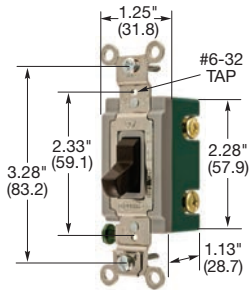

HBL3031

Dimensions in Inches (mm)

HBL Extra Heavy Duty Industrial Series, Back and Side Wired
15A, 120-277V AC

Description	Toggle Color	Single Pole	Double Pole	Three Way	Four Way
Toggle, back and side wired.	Black	HBL1201BK	—	HBL1203BK	HBL1204BK
	Brown	HBL1201	HBL1202	HBL1203	HBL1204
	Gray	HBL1201GY	—	HBL1203GY	HBL1204GY
	Ivory	HBL1201I	HBL1202I	HBL1203I	HBL1204I
	Light Almond	HBL1201LA	—	—	—
	Red	HBL1201R	—	—	—
	White	HBL1201W	—	HBL1203W	HBL1204W

20A, 120-277V AC

Description	Toggle Color	Single Pole	Double Pole	Three Way	Four Way
Toggle, back and side wired.	Black	HBL1221BK	HBL1222BK	HBL1223BK	HBL1224BK
	Brown	HBL1221	HBL1222	HBL1223	HBL1224
	Gray	HBL1221GY	HBL1222GY	HBL1223GY	HBL1224GY
	Ivory	HBL1221I	HBL1222I	HBL1223I	HBL1224I
	Light Almond	HBL1221LA	HBL1222LA	HBL1223LA	HBL1224LA
	Office White	HBL1221OW	HBL1222OW	HBL1223OW	HBL1224OW
	Red	HBL1221R	HBL1222R	HBL1223R	HBL1224R
	White	HBL1221W	HBL1222W	HBL1223W	HBL1224W

30A, 120-277V AC

Description	Key Guide Color	Single Pole	Double Pole	Three Way	Four Way
Nylon toggle.	Brown	HBL3031	HBL3032	HBL3033	—
	Ivory	HBL3031I	HBL3032I	HBL3033I	—
	White	—	HBL3032W	—	—

HBL Extra Heavy Duty Industrial Locking Series, Back and Side Wired
15A, 120-277V AC

Description	Key Guide Color	Single Pole	Double Pole	Three Way	Four Way
Key Guide, back and side wired.	Black	HBL1201L	HBL1202L	HBL1203L	HBL1204L
	Gray	HBL1201LG	HBL1202LG	HBL1203LG	HBL1204LG
	Ivory	HBL1201LI	HBL1202LI	HBL1203LI	HBL1204LI
	White	HBL1201LW	HBL1202LW	HBL1203LW	HBL1204LW
Key for Locking switch.		HBL1209*			

20A, 120-277V AC