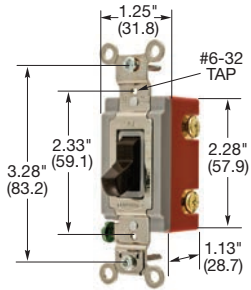

HBL1221

Dimensions in Inches (mm)

HBL Extra Heavy Duty Industrial Series, Back and Side Wired
15A, 120-277V AC

Description	Toggle Color	Single Pole	Double Pole	Three Way	Four Way
Toggle, back and side wired.	Black	HBL1201BK	—	HBL1203BK	HBL1204BK
	Brown	HBL1201	HBL1202	HBL1203	HBL1204
	Gray	HBL1201GY	—	HBL1203GY	HBL1204GY
	Ivory	HBL1201I	HBL1202I	HBL1203I	HBL1204I
	Light Almond	HBL1201LA	—	—	—
	Red	HBL1201R	—	—	—
	White	HBL1201W	—	HBL1203W	HBL1204W

20A, 120-277V AC

Description	Toggle Color	Single Pole	Double Pole	Three Way	Four Way
Toggle, back and side wired.	Black	HBL1221BK	HBL1222BK	HBL1223BK	HBL1224BK
	Brown	HBL1221	HBL1222	HBL1223	HBL1224
	Gray	HBL1221GY	HBL1222GY	HBL1223GY	HBL1224GY
	Ivory	HBL1221I	HBL1222I	HBL1223I	HBL1224I
	Light Almond	HBL1221LA	HBL1222LA	HBL1223LA	HBL1224LA
	Office White	HBL1221OW	HBL1222OW	HBL1223OW	HBL1224OW
	Red	HBL1221R	HBL1222R	HBL1223R	HBL1224R
	White	HBL1221W	HBL1222W	HBL1223W	HBL1224W

30A, 120-277V AC

Description	Key Guide Color	Single Pole	Double Pole	Three Way	Four Way
Nylon toggle.	Brown	HBL3031	HBL3032	HBL3033	—
	Ivory	HBL3031I	HBL3032I	HBL3033I	—
	White	—	HBL3032W	—	—

HBL Extra Heavy Duty Industrial Locking Series, Back and Side Wired
15A, 120-277V AC

Description	Key Guide Color	Single Pole	Double Pole	Three Way	Four Way
Key Guide, back and side wired.	Black	HBL1201L	HBL1202L	HBL1203L	HBL1204L
	Gray	HBL1201LG	HBL1202LG	HBL1203LG	HBL1204LG
	Ivory	HBL1201LI	HBL1202LI	HBL1203LI	HBL1204LI
	White	HBL1201LW	HBL1202LW	HBL1203LW	HBL1204LW
Key for Locking switch.		HBL1209*			

20A, 120-277V AC