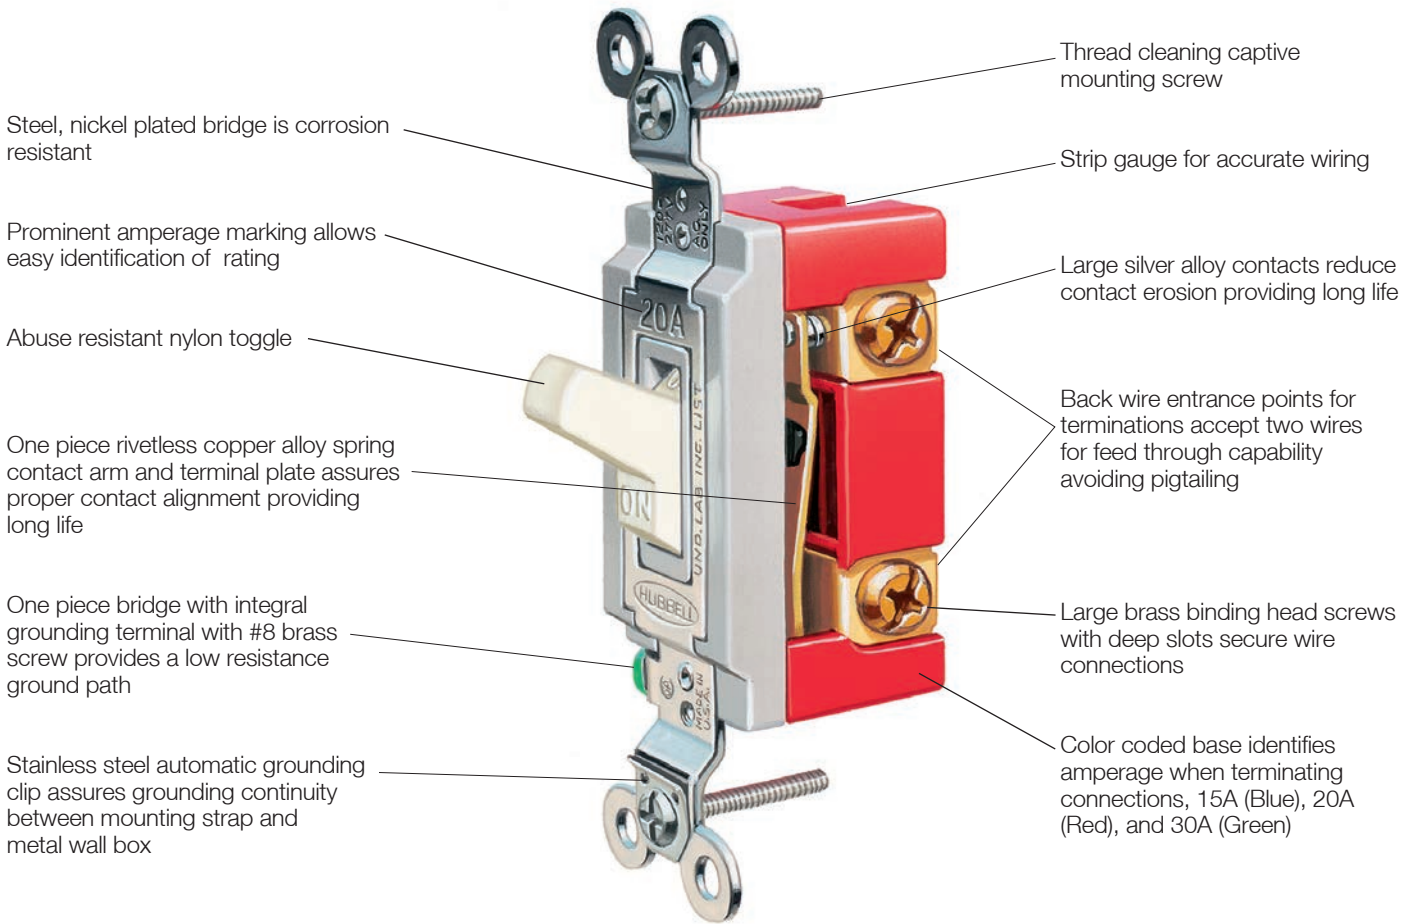

Switches
HBL® Extra Heavy Duty Industrial Grade
Features and Benefits

Steel, nickel plated bridge is corrosion resistant

Prominent amperage marking allows easy identification of rating

Abuse resistant nylon toggle

One piece rivetless copper alloy spring contact arm and terminal plate assures proper contact alignment providing long life

One piece bridge with integral grounding terminal with #8 brass screw provides a low resistance ground path

Stainless steel automatic grounding clip assures grounding continuity between mounting strap and metal wall box

Thread cleaning captive mounting screw

Strip gauge for accurate wiring

Large silver alloy contacts reduce contact erosion providing long life

Back wire entrance points for terminations accept two wires for feed through capability avoiding pigtailing

Large brass binding head screws with deep slots secure wire connections

Color coded base identifies amperage when terminating connections, 15A (Blue), 20A (Red), and 30A (Green)

HBL1221I

One piece rivetless copper alloy spring contact arm and terminal plate assures proper contact alignment reducing heat rise. Large silver alloy contacts reduce contact erosion and prevent welding, providing long life.

Elastomer rocker assures quiet operation and precise timing. Permanently lubricated assembly provides long life and trouble free operation.

Heavy duty nylon toggle resists abuse and chemical attack making it suitable for use in the toughest environments.

One piece integral grounding terminal with #8 brass screw allows compliance to NEC®. Stainless steel automatic self-grounding clip assures grounding continuity between mounting strap and metal wall box. Steel nickel plated mounting strap provides a corrosion resistant finish.

NEC® is a registered trademark of the National Fire Protection Association (NFPA).