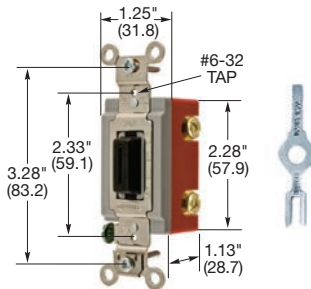

HBL1221L and Key