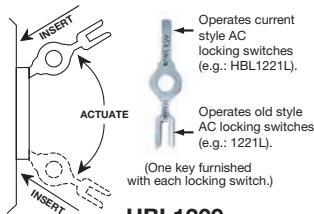

One piece integral grounding terminal with #8 brass screw allows compliance to NEC®. Stainless steel automatic self-grounding clip assures grounding continuity between mounting strap and metal wall box. Steel nickel plated mounting strap provides a corrosion resistant finish.

NEC® is a registered trademark of the National Fire Protection Association (NFPA).

HBL1221

HBL3031

HBL1221L and Key

HBL1209

HBL1222RKL and Key

Dimensions in Inches (mm)

HBL Extra Heavy Duty Industrial Series, Back and Side Wired
15A, 120-277V AC