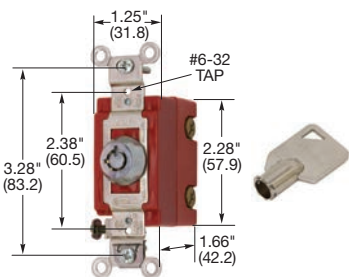

One piece integral grounding terminal with #8 brass screw allows compliance to NEC®. Stainless steel automatic self-grounding clip assures grounding continuity between mounting strap and metal wall box. Steel nickel plated mounting strap provides a corrosion resistant finish.

NEC® is a registered trademark of the National Fire Protection Association (NFPA).

HBL1221

HBL3031

HBL1221L and Key

HBL1209

HBL1222RKL and Key

Dimensions in Inches (mm)

HBL Extra Heavy Duty Industrial Series, Back and Side Wired
15A, 120-277V AC