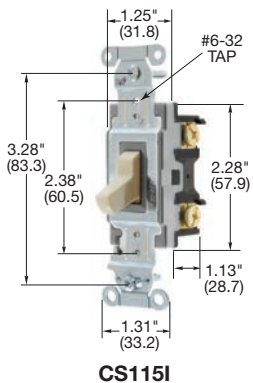

**Specification Grade Commercial Series,
15A, 120-277V AC**

Description	Toggle Color	Single Pole	Double Pole	Three Way	Four Way
Toggle, back and side wired.	Almond	CSB115AL	CSB215AL	CSB315AL	CSB415AL
	Black	CSB115BK	CSB215BK	CSB315BK	CSB415BK
	Brown	CSB115	CSB215	CSB315	CSB415
	Gray	CSB115GY	CSB215GY	CSB315GY	CSB415GY
	Ivory	CSB115I	CSB215I	CSB315I	CSB415I
	Light Almond	CSB115LA	CSB215LA	CSB315LA	CSB415LA
	White	CSB115W	CSB215W	CSB315W	CSB415W

**Specification Grade Commercial Series,
20A, 120-277V AC**

Description	Toggle Color	Single Pole	Double Pole	Three Way	Four Way
Toggle, back and side wired.	Almond	CSB120AL	CSB220AL	CSB320AL	CSB420AL
	Black	CSB120BK	CSB220BK	CSB320BK	CSB420BK
	Brown	CSB120	CSB220	CSB320	CSB420
	Gray	CSB120GY	CSB220GY	CSB320GY	CSB420GY
	Ivory	CSB120I	CSB220I	CSB320I	CSB420I
	Light Almond	CSB120LA	CSB220LA	CSB320LA	CSB420LA
	Red	CSB120R	CSB220R	CSB320R	CSB420R
	White	CSB120W	CSB220W	CSB320W	CSB420W

**Specification Grade Commercial Series,
15A, 120-277V AC**

Description	Toggle Color	Single Pole	Double Pole	Three Way	Four Way
Toggle, side wired only.	Almond	CS115AL	—	CS315AL	—
	Black	CS115BK	—	CS315BK	—
	Brown	CS115	—	CS315	—
	Gray	CS115GY	—	CS315GY	—
	Ivory	CS115I	—	CS315I	—
	Light Almond	CS115LA	—	CS315LA	—
	White	CS115W	—	CS315W	—

**Specification Grade Commercial Series,
20A, 120-277V AC**

Description	Toggle Color	Single Pole	Double Pole	Three Way	Four Way
Toggle, side wired only.	Almond	CS120AL	—	CS320AL	—
	Black	CS120BK	—	CS320BK	—
	Brown	CS120	—	CS320	—
	Gray	CS120GY	—	CS320GY	—
	Ivory	CS120I	—	CS320I	—
	Light Almond	CS120LA	—	CS320LA	—
	White	CS120W	—	CS320W	—