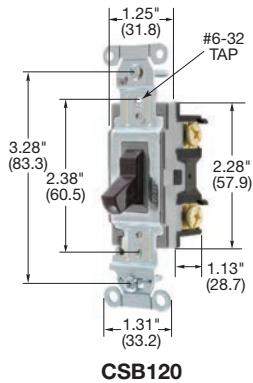

**Specification Grade Commercial Series,
15A, 120-277V AC**

Description	Toggle Color	Single Pole	Double Pole	Three Way	Four Way
Toggle, back and side wired.	Almond	CSB115AL	CSB215AL	CSB315AL	CSB415AL
	Black	CSB115BK	CSB215BK	CSB315BK	CSB415BK
	Brown	CSB115	CSB215	CSB315	CSB415
	Gray	CSB115GY	CSB215GY	CSB315GY	CSB415GY
	Ivory	CSB115I	CSB215I	CSB315I	CSB415I
	Light Almond	CSB115LA	CSB215LA	CSB315LA	CSB415LA
	White	CSB115W	CSB215W	CSB315W	CSB415W

**Specification Grade Commercial Series,
20A, 120-277V AC**

Description	Toggle Color	Single Pole	Double Pole	Three Way	Four Way
Toggle, back and side wired.	Almond	CSB120AL	CSB220AL	CSB320AL	CSB420AL
	Black	CSB120BK	CSB220BK	CSB320BK	CSB420BK
	Brown	CSB120	CSB220	CSB320	CSB420
	Gray	CSB120GY	CSB220GY	CSB320GY	CSB420GY
	Ivory	CSB120I	CSB220I	CSB320I	CSB420I
	Light Almond	CSB120LA	CSB220LA	CSB320LA	CSB420LA
	Red	CSB120R	CSB220R	CSB320R	CSB420R
	White	CSB120W	CSB220W	CSB320W	CSB420W

**Specification Grade Commercial Series,
15A, 120-277V AC**

Description	Toggle Color	Single Pole	Double Pole	Three Way	Four Way
Toggle, side wired only.	Almond	CS115AL	—	CS315AL	—
	Black	CS115BK	—	CS315BK	—
	Brown	CS115	—	CS315	—
	Gray	CS115GY	—	CS315GY	—
	Ivory	CS115I	—	CS315I	—
	Light Almond	CS115LA	—	CS315LA	—
	White	CS115W	—	CS315W	—

**Specification Grade Commercial Series,
20A, 120-277V AC**

Description	Toggle Color	Single Pole	Double Pole	Three Way	Four Way
Toggle, side wired only.	Almond	CS120AL	—	CS320AL	—
	Black	CS120BK	—	CS320BK	—
	Brown	CS120	—	CS320	—
	Gray	CS120GY	—	CS320GY	—
	Ivory	CS120I	—	CS320I	—
	Light Almond	CS120LA	—	CS320LA	—
	White	CS120W	—	CS320W	—