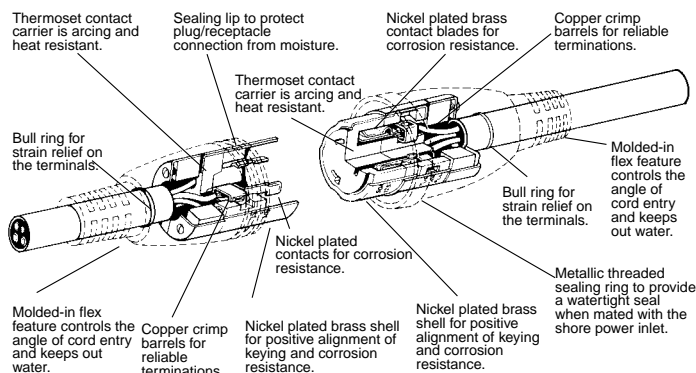

50A Molded Cable Sets

Valox® is a registered trademark of General Electric Company.