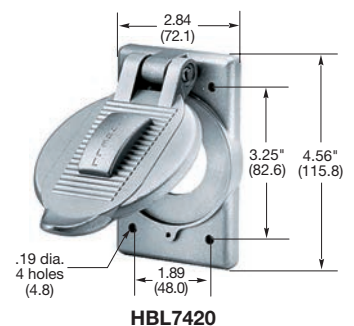

SWITCHOUT® Lockout Device

Description	Catalog Number
Yellow, nylon toggle switch lockout device (Two devices per package).	HSLDPK2*

Weatherproof Plates

Description	Catalog Number
Clear bubble plate, silicone rubber for use with all general purpose AC toggle and PresSwitch® switches. Fits both FS/FD and standard boxes.	HBL1795
Cast aluminum lift cover plate with fiber shield. For standard toggle and PresSwitch®. Fits only FS/FD boxes.	HBL7420

HSLDPK2

Weatherproof Plates for PresSwitch®

Description	Catalog Number
Gray neoprene PresSwitch® plate. Fits FS/FD and standard boxes.	HBL1750
Same as above except yellow.	HBL17CM50
Gray neoprene PresSwitch® plate with 125V red pilot light. Fits only FS/FD boxes.	HBL1785
Same as above except yellow.	HBL17CM85

Note: *Not UL Listed or CSA Certified.

Each locking wallplate is supplied with two keys.
See section Z for additional information on safety lockout devices.
See section N for additional wallplates.

HBL1795

HBL1785

HBL1750

HBL7420

Dimensions in Inches (mm)