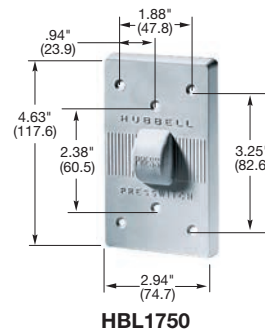

Switches Accessories

Pilot Light, SWITCHOUT® Lockout Device and Weatherproof Switch Plates for Toggle Switches

Pilot Light, 120-277V AC

Description	Catalog Number
Red neon pilot light, back and side wired, fits standard switch plate.	HBL1220RJ

HBL96061
shown with wallplate and switch (sold separately)

Straight keying (individual). Straight cylinder type lock, each HBL96062 ordered operates on a different key. All locks are keyed differently and individually. This type cannot be master keyed.	HBL96062*
--	------------------

Note: *Not UL Listed or CSA Certified.

Each locking wallplate is supplied with two keys.
See section Z for additional information on safety lockout devices.
See section N for additional wallplates.

HBL1795

HBL1785

HBL1750

HBL7420

Dimensions in Inches (mm)