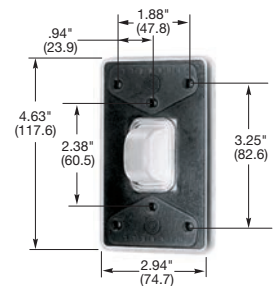

HBL96061
shown with wallplate and switch (sold separately)

Straight keying (individual). Straight cylinder type lock, each HBL96062 ordered operates on a different key. All locks are keyed differently and individually. This type cannot be master keyed.	HBL96062*
--	------------------

HSLDPK2

Weatherproof Plates for PresSwitch®

Description	Catalog Number
Gray neoprene PresSwitch® plate. Fits FS/FD and standard boxes.	HBL1750
Same as above except yellow.	HBL17CM50
Gray neoprene PresSwitch® plate with 125V red pilot light. Fits only FS/FD boxes.	HBL1785
Same as above except yellow.	HBL17CM85

Note: *Not UL Listed or CSA Certified.

Each locking wallplate is supplied with two keys.
See section Z for additional information on safety lockout devices.
See section N for additional wallplates.

HBL1795

HBL1785

HBL1750

HBL7420

Dimensions in Inches (mm)