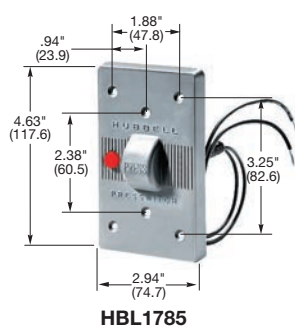

Switches Accessories

Pilot Light, SWITCHOUT® Lockout Device and Weatherproof Switch Plates for Toggle Switches

Pilot Light, 120-277V AC

Description	Catalog Number
Red neon pilot light, back and side wired, fits standard switch plate.	HBL1220RJ

SWITCHOUT® Lockout Device

Description	Catalog Number
Yellow, nylon toggle switch lockout device (Two devices per package).	HSLDPK2*

Weatherproof Plates

Description	Catalog Number
Clear bubble plate, silicone rubber for use with all general purpose AC toggle and PresSwitch® switches. Fits both FS/FD and standard boxes.	HBL1795
Cast aluminum lift cover plate with fiber shield. For standard toggle and PresSwitch®. Fits only FS/FD boxes.	HBL7420

HSLDPK2

Weatherproof Plates for PresSwitch®

Description	Catalog Number
Gray neoprene PresSwitch® plate. Fits FS/FD and standard boxes.	HBL1750
Same as above except yellow.	HBL17CM50
Gray neoprene PresSwitch® plate with 125V red pilot light. Fits only FS/FD boxes.	HBL1785
Same as above except yellow.	HBL17CM85

Note: *Not UL Listed or CSA Certified.

Each locking wallplate is supplied with two keys.
See section Z for additional information on safety lockout devices.
See section N for additional wallplates.

HBL1795