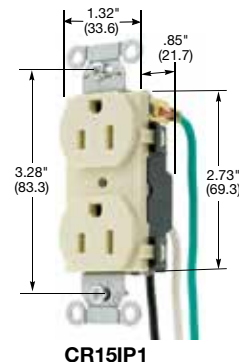

Note: *Tamper-resistant devices are not Fed. Spec. Listed.
See page A-50 for accessories.
See pages A-62 and A-63 for technical information.
See page Tech-10 for Tamper-Resistant descriptions.
See section N for wallplates.

Dimensions in Inches (mm)