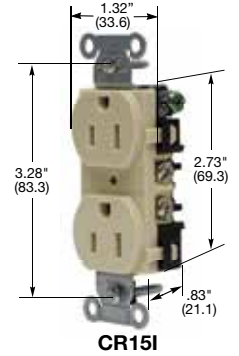

Note: *Tamper-resistant devices are not Fed. Spec. Listed.
See page A-50 for accessories.
See pages A-62 and A-63 for technical information.
See page Tech-10 for Tamper-Resistant descriptions.
See section N for wallplates.

Dimensions in Inches (mm)