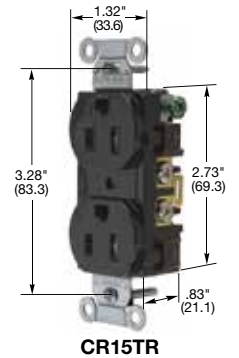

Note: *Tamper-resistant devices are not Fed. Spec. Listed.
See page A-50 for accessories.
See pages A-62 and A-63 for technical information.
See page Tech-10 for Tamper-Resistant descriptions.
See section N for wallplates.

Dimensions in Inches (mm)