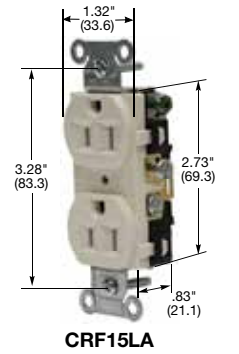

Note: *Tamper-resistant devices are not Fed. Spec. Listed.
See page A-50 for accessories.
See pages A-62 and A-63 for technical information.
See page Tech-10 for Tamper-Resistant descriptions.
See section N for wallplates.

Dimensions in Inches (mm)