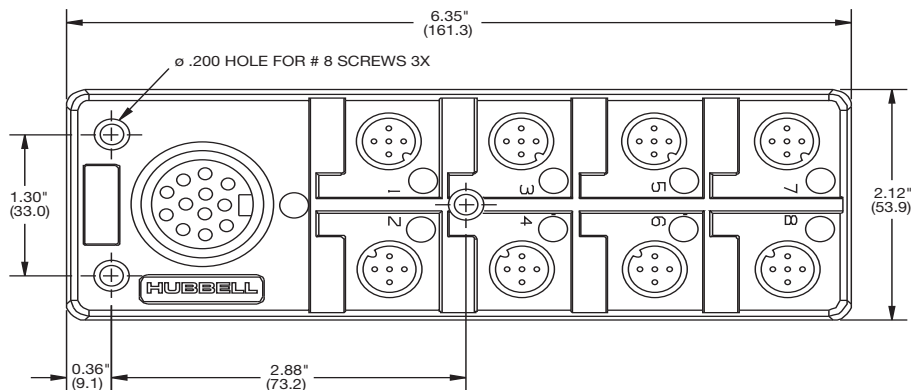

## SignalPlex™ Micro Ports

**8 Port Enclosures**

Enclosure Dimensions

**8 Port Front View\***

\* Hard wired and connectorized enclosures have same enclosure dimensions.

**Profile Views****Connectorized****Hard Wired****Micro-Quick 8 Port Enclosures**

Connectorized with Mini-Quick Male Receptacle	Hard Wired with 5m Cable	Micro-Quick Female Receptacle Face View	Poles/Wires	Micro-Quick Circuit Style	Voltage Rating	LED Status
MMC382	MMW38205*		3P/3W	Dual Key	300V AC	w/o LEDs
MMC481 MMC485	MMW48105* MMW48505*		5P/3W	PNP NPN	10 - 30V DC	w/LEDs
MMC581 MMC585	MMW58105* MMW58505*		5P/4W	PNP NPN	10 - 30V DC	w/LEDs

\* For additional cable lengths, consult factory.  
Mating Mini-Quick cable assemblies are located on page G45.