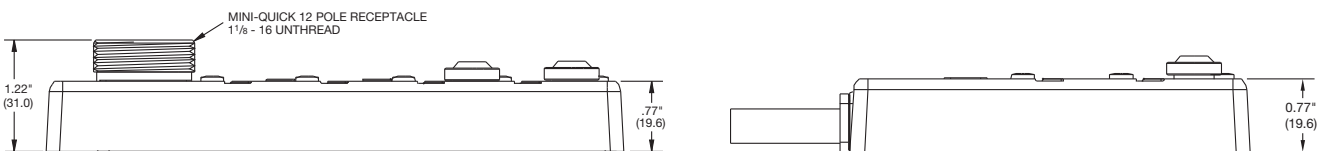

## SignalPlex™ Micro Ports

**8 Port Enclosures**

Enclosure Dimensions

**8 Port Front View\***

\* Hard wired and connectorized enclosures have same enclosure dimensions.

**Profile Views****Connectorized****Hard Wired****Micro-Quick 8 Port Enclosures**

Connectorized with Mini-Quick Male Receptacle	Hard Wired with 5m Cable	Micro-Quick Female Receptacle Face View	Poles/Wires	Micro-Quick Circuit Style	Voltage Rating	LED Status
MMC382	MMW38205*		3P/3W	Dual Key	300V AC	w/o LEDs
MMC481 MMC485	MMW48105* MMW48505*		5P/3W	PNP NPN	10 - 30V DC	w/LEDs
MMC581 MMC585	MMW58105* MMW58505*		5P/4W	PNP NPN	10 - 30V DC	w/LEDs