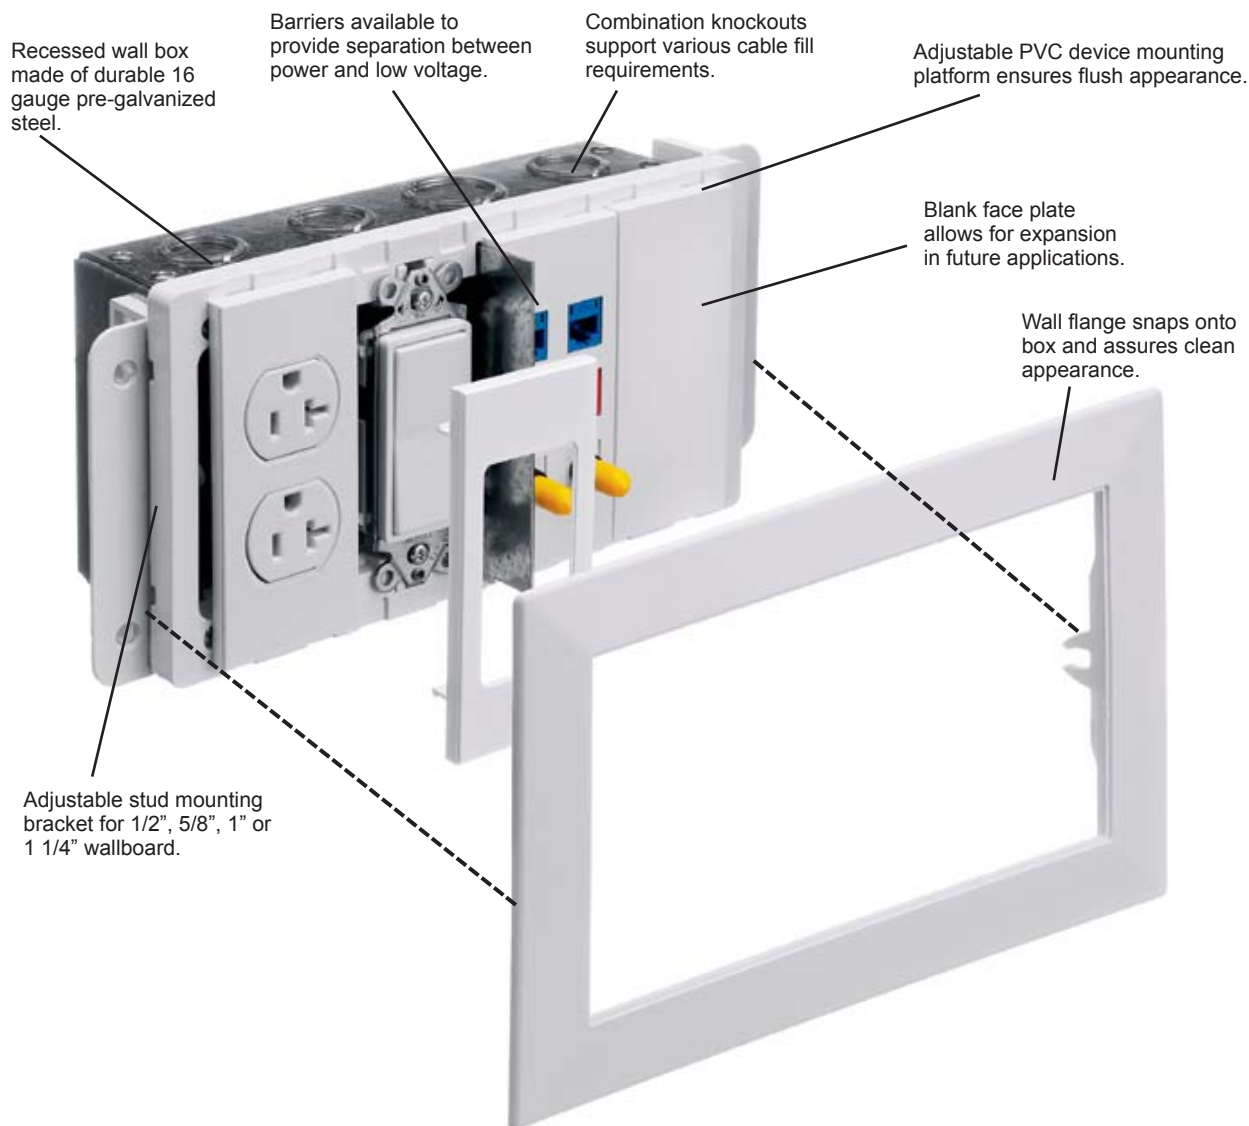

MULTI-CONNECT® Recessed Wall Boxes

Features and Benefits

Hubbell Multi-Connect® Recessed Wall Boxes provide a versatile “in the wall” solution for single and multi-service applications. The product offering includes one, two, three, four and six gang boxes, barriers for separation of power and low voltage services, and a wide variety of modular face plates and wall flanges to match office decor. The recessed wall boxes are available in three styles: multi-service wall boxes for drywall applications, low-voltage wall boxes for drywall applications and multi-service wall boxes for masonry wall applications.

The drywall boxes feature a unique mounting stud bracket that allows the boxes to be used with 1/2”, 5/8”, 1” and 1 1/2” drywall. Concentric knockouts support the use of a variety of conduit sizes and cable fill needs. The modular face plates are available in a traditional screw type as well as a snap-in style for ease of installation with no exposed hardware. The installation is completed with snap-on wall flanges for a clean appearance. The Multi-Connect system provides superior aesthetics while reducing labor and allowing for future expansion capability.

MULTI-CONNECT®

Recessed Wall Boxes

Screw and Snap-In Type Face Plates

Duplex

Style Line

Toggle

Blank

Hubbell