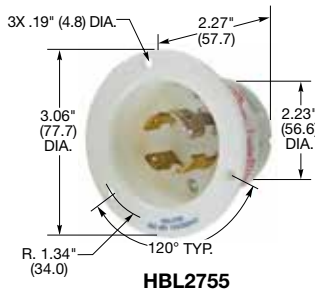

### Connector Bodies

Description	Cord Dia.	Catalog Number
Black and white nylon.	.350"-1.150" (9-29)	<b>HBL2753</b> <b>HBL2763</b> <b>HBL2773</b>

Note: See page B-52 for accessories.

### Single Flush Receptacles

Description	Catalog Number
Black nylon face, back and side wired.	<b>HBL2750</b> <b>HBL2760</b> <b>HBL2770</b>

Note: See page B-52 for accessories.

**HBL2755**

**HBL2753**

**HBL2750**

### Flanged Receptacles

Description	Catalog Number
Nylon casing, back wired.	<b>HBL2756</b> <b>HBL2766</b> <b>HBL2776</b>

Note: See page B-52 for accessories.

See page B-69 for technical information on Twist-Lock devices.

**HBL2756**

Dimensions in Inches (mm)