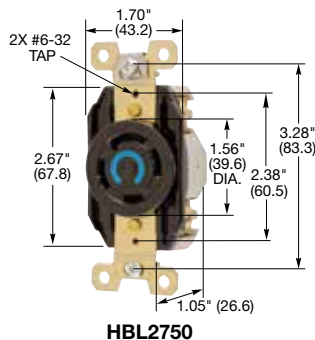

### Connector Bodies

Description	Cord Dia.	Catalog Number
Black and white nylon.	.350"-1.150" (9-29)	<b>HBL2753</b> <b>HBL2763</b> <b>HBL2773</b>

Note: See page B-52 for accessories.

### Single Flush Receptacles

Description	Catalog Number
Black nylon face, back and side wired.	<b>HBL2750</b> <b>HBL2760</b> <b>HBL2770</b>

Note: See page B-52 for accessories.

**HBL2755**

**HBL2753**

**HBL2750**

### Flanged Receptacles

Description	Catalog Number
Nylon casing, back wired.	<b>HBL2756</b> <b>HBL2766</b> <b>HBL2776</b>

Note: See page B-52 for accessories.

See page B-69 for technical information on Twist-Lock devices.

**HBL2756**

Dimensions in Inches (mm)