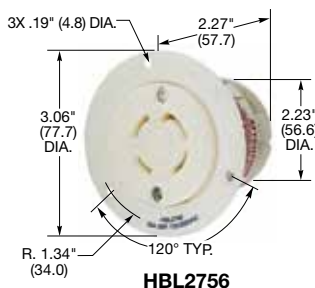

### Connector Bodies

Description	Cord Dia.	Catalog Number
Black and white nylon.	.350"-1.150" (9-29)	<b>HBL2753</b> <b>HBL2763</b> <b>HBL2773</b>

Note: See page B-52 for accessories.

### Single Flush Receptacles

Description	Catalog Number
Black nylon face, back and side wired.	<b>HBL2750</b> <b>HBL2760</b> <b>HBL2770</b>

Note: See page B-52 for accessories.

**HBL2755**

**HBL2753**

**HBL2750**

### Flanged Receptacles

Description	Catalog Number
Nylon casing, back wired.	<b>HBL2756</b> <b>HBL2766</b> <b>HBL2776</b>

Note: See page B-52 for accessories.

See page B-69 for technical information on Twist-Lock devices.

**HBL2756**

Dimensions in Inches (mm)