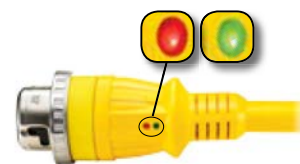

HBL63CM65

Boots and Weatherproof Plates

Description	Catalog Number
Yellow Seal-Tite® cover for weatherproofing 50A plugs. IP55 SUITABILITY.	HBL77CM16**
White Seal-Tite® cover for weatherproofing 50A plugs. IP55 SUITABILITY.	HBL77CM16W**
Yellow Valox® lift cover for weatherproofing 50A receptacles. Meets requirements of the most stringent of UL's three listing categories for weatherproof plates. Stainless steel screws and a neoprene gasket included. For mounting to FS/FD type weatherproof boxes. IP44 SUITABILITY.	HBL77CM74WO
Same as HBL77CM74WO except gray in color. IP44 SUITABILITY.	HBL7774WO
Stainless steel wall plate for 50A receptacle.	SS750

Note: **Not UL Listed or CSA Certified.