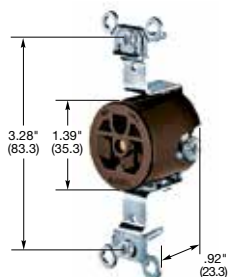

15 and 20 Ampere, 125 Volts

15A 125V
NEMA 5-15R
UL CSA
0.5 HP

20A 125V
NEMA 5-20R
UL CSA
1 HP

HBL53621TR

HBL5252

HBL5242

HBL5251

HBL2152

Dimensions in Inches (mm)

HBL® Extra Heavy Duty Tamper-Resistant Receptacles

Duplex

Description	Color	Catalog Number	
Flush, nylon face, back and side wired.	Black	HBL5262BKTR	HBL5362BKTR
	Blue	HBL5262BLTR	HBL5362BLTR
	Brown	HBL5262TR	HBL5362TR
	Gray	HBL5262GYTR	HBL5362GYTR
	Ivory	HBL5262ITR	HBL5362ITR
	Light Almond	HBL5262LATR	HBL5362LATR
	Red	HBL5262RTR	HBL5362RTR
	White	HBL5262WTR	HBL5362WTR

HBL® Extra Heavy Duty Compact Receptacles

Duplex

Description	Color	Catalog Number	
Flush, nylon face, back and side wired.	Black	HBL5252BK	HBL5352BK
	Blue	-	HBL5352BL
	Brown	HBL5252	HBL5352
	Gray	HBL5252GY	HBL5352GY
	Ivory	HBL5252I	HBL5352I
	Red	HBL5252R	HBL5352R
	White	HBL5252W	HBL5352W
On a 4 in. (101.6) round cover.	Brown	HBL5253	-
Flush, nylon face, side wired only.	Brown	HBL5242	HBL5342
	Gray	HBL5242GY	HBL5342GY
	Ivory	HBL5242I	HBL5342I
	White	HBL5242W	HBL5342W
Ring terminal connection.	Brown	HBL5242RT	HBL5342RT

Single

Description	Color	Catalog Number	
Flush, side wired only.	Brown	HBL5251	-
	Ivory	HBL5251I	-
Panel mount 1.75 in. (44.5) centers.	Brown	HBL5258	HBL5358
	Ivory	HBL5258I	-

Style Line® Decorator*

Description	Color	Catalog Number	
Flush, nylon face, back and side wired.	Almond	HBL2152AL	HBL2162AL
	Black	HBL2152BK	HBL2162BK
	Brown	HBL2152	HBL2162
	Gray	HBL2152GY	HBL2162GY
	Ivory	HBL2152I	HBL2162I
	Office White	HBL2152OW	HBL2162OW
	White	HBL2152WA	HBL2162WA
Isolated ground ^A .	Gray	-	IG2162GY
	Orange	IG2152	IG2162