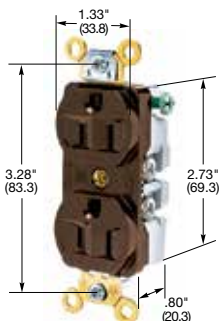

15 and 20 Ampere, 125 Volts

15A 125V
NEMA 5-15R
UL CSA
0.5 HP

20A 125V
NEMA 5-20R
UL CSA
1 HP

HBL53621TR

HBL5252

HBL5242

HBL5251

HBL2152

Dimensions in Inches (mm)

HBL® Extra Heavy Duty Tamper-Resistant Receptacles

Duplex

Description	Color	Catalog Number	
Flush, nylon face, back and side wired.	Black	HBL5262BKTR	HBL5362BKTR
	Blue	HBL5262BLTR	HBL5362BLTR
	Brown	HBL5262TR	HBL5362TR
	Gray	HBL5262GYTR	HBL5362GYTR
	Ivory	HBL5262ITR	HBL5362ITR
	Light Almond	HBL5262LATR	HBL5362LATR
	Red	HBL5262RTR	HBL5362RTR
	White	HBL5262WTR	HBL5362WTR

HBL® Extra Heavy Duty Compact Receptacles

Duplex

Description	Color	Catalog Number	
Flush, nylon face, back and side wired.	Black	HBL5252BK	HBL5352BK
	Blue	-	HBL5352BL
	Brown	HBL5252	HBL5352
	Gray	HBL5252GY	HBL5352GY
	Ivory	HBL5252I	HBL5352I
	Red	HBL5252R	HBL5352R
	White	HBL5252W	HBL5352W
On a 4 in. (101.6) round cover.	Brown	HBL5253	-
Flush, nylon face, side wired only.	Brown	HBL5242	HBL5342
	Gray	HBL5242GY	HBL5342GY
	Ivory	HBL5242I	HBL5342I
	White	HBL5242W	HBL5342W
Ring terminal connection.	Brown	HBL5242RT	HBL5342RT

Single

Description	Color	Catalog Number	
Flush, side wired only.	Brown	HBL5251	-
	Ivory	HBL5251I	-
Panel mount 1.75 in. (44.5) centers.	Brown	HBL5258	HBL5358
	Ivory	HBL5258I	-

Style Line® Decorator*

Description	Color	Catalog Number	
Flush, nylon face, back and side wired.	Almond	HBL2152AL	HBL2162AL
	Black	HBL2152BK	HBL2162BK
	Brown	HBL2152	HBL2162
	Gray	HBL2152GY	HBL2162GY
	Ivory	HBL2152I	HBL2162I
	Office White	HBL2152OW	HBL2162OW
	White	HBL2152WA	HBL2162WA
Isolated ground ^A .	Gray	-	IG2162GY
	Orange	IG2152	IG2162