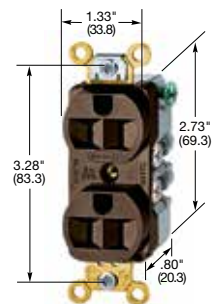

15 and 20 Ampere, 125 Volts

15A 125V
NEMA 5-15R
UL CSA
0.5 HP

20A 125V
NEMA 5-20R
UL CSA
1 HP

HBL53621TR

HBL5252

HBL5242

HBL5251

HBL2152

Dimensions in Inches (mm)

HBL® Extra Heavy Duty Tamper-Resistant Receptacles

Duplex

Description	Color	Catalog Number	
Flush, nylon face, back and side wired.	Black	HBL5262BKTR	HBL5362BKTR
	Blue	HBL5262BLTR	HBL5362BLTR
	Brown	HBL5262TR	HBL5362TR
	Gray	HBL5262GYTR	HBL5362GYTR
	Ivory	HBL5262ITR	HBL5362ITR
	Light Almond	HBL5262LATR	HBL5362LATR
	Red	HBL5262RTR	HBL5362RTR
	White	HBL5262WTR	HBL5362WTR

HBL® Extra Heavy Duty Compact Receptacles

Duplex

Description	Color	Catalog Number	
Flush, nylon face, back and side wired.	Black	HBL5252BK	HBL5352BK
	Blue	-	HBL5352BL
	Brown	HBL5252	HBL5352
	Gray	HBL5252GY	HBL5352GY
	Ivory	HBL5252I	HBL5352I
	Red	HBL5252R	HBL5352R
	White	HBL5252W	HBL5352W
On a 4 in. (101.6) round cover.	Brown	HBL5253	-
Flush, nylon face, side wired only.	Brown	HBL5242	HBL5342
	Gray	HBL5242GY	HBL5342GY
	Ivory	HBL5242I	HBL5342I
	White	HBL5242W	HBL5342W
Ring terminal connection.	Brown	HBL5242RT	HBL5342RT

Single

Description	Color	Catalog Number	
Flush, side wired only.	Brown	HBL5251	-
	Ivory	HBL5251I	-
Panel mount 1.75 in. (44.5) centers.	Brown	HBL5258	HBL5358
	Ivory	HBL5258I	-

Style Line® Decorator*

Description	Color	Catalog Number	
Flush, nylon face, back and side wired.	Almond	HBL2152AL	HBL2162AL
	Black	HBL2152BK	HBL2162BK
	Brown	HBL2152	HBL2162
	Gray	HBL2152GY	HBL2162GY
	Ivory	HBL2152I	HBL2162I
	Office White	HBL2152OW	HBL2162OW
	White	HBL2152WA	HBL2162WA
Isolated ground ^A .	Gray	-	IG2162GY
	Orange	IG2152	IG2162