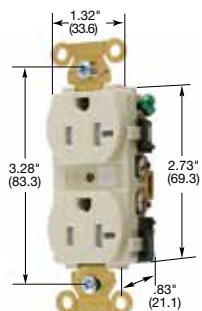

15 and 20 Ampere, 125 Volts

15A 125V
NEMA 5-15R
UL CSA
0.5 HP

20A 125V
NEMA 5-20R
UL CSA
1 HP

HBL53621TR

HBL5252

HBL5242

HBL5251

HBL2152

Dimensions in Inches (mm)

HBL® Extra Heavy Duty Tamper-Resistant Receptacles

Duplex

Description	Color	Catalog Number	
Flush, nylon face, back and side wired.	Black	HBL5262BKTR	HBL5362BKTR
	Blue	HBL5262BLTR	HBL5362BLTR
	Brown	HBL5262TR	HBL5362TR
	Gray	HBL5262GYTR	HBL5362GYTR
	Ivory	HBL5262ITR	HBL5362ITR
	Light Almond	HBL5262LATR	HBL5362LATR
	Red	HBL5262RTR	HBL5362RTR
	White	HBL5262WTR	HBL5362WTR

HBL® Extra Heavy Duty Compact Receptacles

Duplex

Description	Color	Catalog Number	
Flush, nylon face, back and side wired.	Black	HBL5252BK	HBL5352BK
	Blue	-	HBL5352BL
	Brown	HBL5252	HBL5352
	Gray	HBL5252GY	HBL5352GY
	Ivory	HBL5252I	HBL5352I
	Red	HBL5252R	HBL5352R
	White	HBL5252W	HBL5352W
On a 4 in. (101.6) round cover.	Brown	HBL5253	-
Flush, nylon face, side wired only.	Brown	HBL5242	HBL5342
	Gray	HBL5242GY	HBL5342GY
	Ivory	HBL5242I	HBL5342I
	White	HBL5242W	HBL5342W
Ring terminal connection.	Brown	HBL5242RT	HBL5342RT

Single

Description	Color	Catalog Number	
Flush, side wired only.	Brown	HBL5251	-
	Ivory	HBL5251I	-
Panel mount 1.75 in. (44.5) centers.	Brown	HBL5258	HBL5358
	Ivory	HBL5258I	-

Style Line® Decorator*

Description	Color	Catalog Number	
Flush, nylon face, back and side wired.	Almond	HBL2152AL	HBL2162AL
	Black	HBL2152BK	HBL2162BK
	Brown	HBL2152	HBL2162
	Gray	HBL2152GY	HBL2162GY
	Ivory	HBL2152I	HBL2162I
	Office White	HBL2152OW	HBL2162OW
	White	HBL2152WA	HBL2162WA
Isolated ground ^A .	Gray	-	IG2162GY
	Orange	IG2152	IG2162