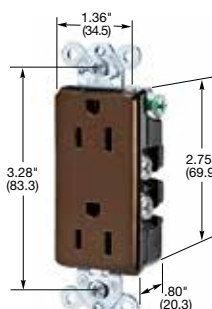

15 and 20 Ampere, 125 Volts

15A 125V
NEMA 5-15R
UL CSA
0.5 HP

20A 125V
NEMA 5-20R
UL CSA
1 HP

HBL53621TR

HBL5252

HBL5242

HBL5251

HBL2152

Dimensions in Inches (mm)

HBL® Extra Heavy Duty Tamper-Resistant Receptacles

Duplex

Description	Color	Catalog Number	
Flush, nylon face, back and side wired.	Black	HBL5262BKTR	HBL5362BKTR
	Blue	HBL5262BLTR	HBL5362BLTR
	Brown	HBL5262TR	HBL5362TR
	Gray	HBL5262GYTR	HBL5362GYTR
	Ivory	HBL5262ITR	HBL5362ITR
	Light Almond	HBL5262LATR	HBL5362LATR
	Red	HBL5262RTR	HBL5362RTR
	White	HBL5262WTR	HBL5362WTR

HBL® Extra Heavy Duty Compact Receptacles

Duplex

Description	Color	Catalog Number	
Flush, nylon face, back and side wired.	Black	HBL5252BK	HBL5352BK
	Blue	-	HBL5352BL
	Brown	HBL5252	HBL5352
	Gray	HBL5252GY	HBL5352GY
	Ivory	HBL5252I	HBL5352I
	Red	HBL5252R	HBL5352R
	White	HBL5252W	HBL5352W
On a 4 in. (101.6) round cover.	Brown	HBL5253	-
Flush, nylon face, side wired only.	Brown	HBL5242	HBL5342
	Gray	HBL5242GY	HBL5342GY
	Ivory	HBL5242I	HBL5342I
	White	HBL5242W	HBL5342W
Ring terminal connection.	Brown	HBL5242RT	HBL5342RT

Single

Description	Color	Catalog Number	
Flush, side wired only.	Brown	HBL5251	-
	Ivory	HBL5251I	-
Panel mount 1.75 in. (44.5) centers.	Brown	HBL5258	HBL5358
	Ivory	HBL5258I	-

Style Line® Decorator*

Description	Color	Catalog Number	
Flush, nylon face, back and side wired.	Almond	HBL2152AL	HBL2162AL
	Black	HBL2152BK	HBL2162BK
	Brown	HBL2152	HBL2162
	Gray	HBL2152GY	HBL2162GY
	Ivory	HBL2152I	HBL2162I
	Office White	HBL2152OW	HBL2162OW
	White	HBL2152WA	HBL2162WA
Isolated ground ^A .	Gray	-	IG2162GY
	Orange	IG2152	IG2162