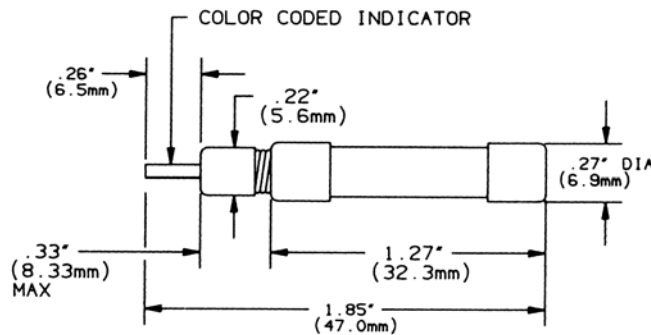

### 70 SERIES

- Color Coded tip
- Rated 125V AC, 300V DC
- UL Recognized 125 VAC, 1000A I.R.; 300V DC, 1000A I.R. Guide JDYX2, File E39265
- Continuous rated current is 80% of 10 minute rating (shown in table).  
100% rating 10 minutes minimum

### Reference Numbers, Ampere Ratings, Certifications

10 minute Ampere Rating	Catalog Number	Reference Number	Color Code
100mA	70P	G201555	Gray-White
150mA	70R	R203404	Red-White
180mA	70E	Z217947	Yellow
200mA	70X	D211810	Black
250mA	70F	E218458	Violet
250mA	70K	T222703	Violet-White
350mA	70S	T211295	Gray
500mA	70G	X218980	Red
750mA	70H	P219502	Brown
1.33A	70A	R215893	White
2A	70B	W216403	Orange
3A	70C	D216916	Blue
3.5A	70J	L221960	Black-White
5A	70D	R217434	Green-Black
8A	70M	J223223	Tan-White
10A	70N	A201043	Yellow-Purple