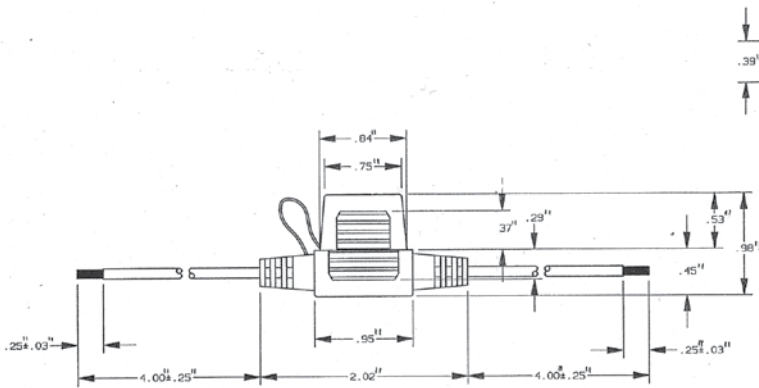

Automotive Fuse Holders AF2H30, AF3H60

Catalog Number	Fuse Type & Max Amp	Volts	Body Color	AWG/Color
AF2H30C	AF Fuse/30A	32V	BLACK	#12/ORANGE

Catalog Number	Fuse Type & Max Amp	Volts	Body Color	AWG/Color
AF3H60C	AF Fuse/60A	32V	BLACK	#6/RED