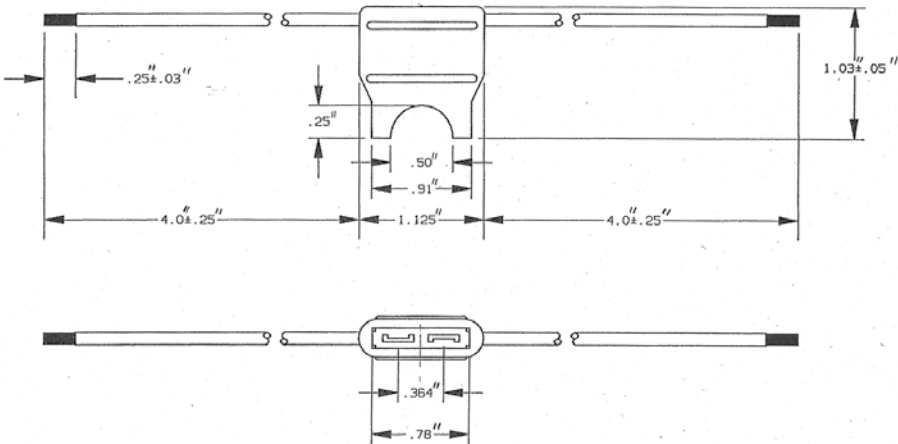

Automotive Fuse Holders AFH20, AFH30

In-line fuseholders for blade type automobile fuses. 4" stranded wire leads are stripped back 1/4".

Catalog Number	Fuse Type & Max Amp	Volts	Body Color	AWG/Color
AFH20-14	AF Fuse/20A	32V	BLACK	#14/BLACK
AFH20-14Y	AF Fuse/20A	32V	YELLOW	#14/BLACK
AFH20-16	AF Fuse/20A	32V	YELLOW	#16/BLACK
AFH20-16Y	AF Fuse/20A	32V	YELLOW	#16/BLACK

Catalog Number	Fuse Type & Max Amp	Volts	Body Color	AWG/Color
AFH30-12	AF Fuse/30A	32V	BLACK	#12/YELLOW
AFH30C	AF Fuse/30A	32V	BLACK	#12/ORANGE