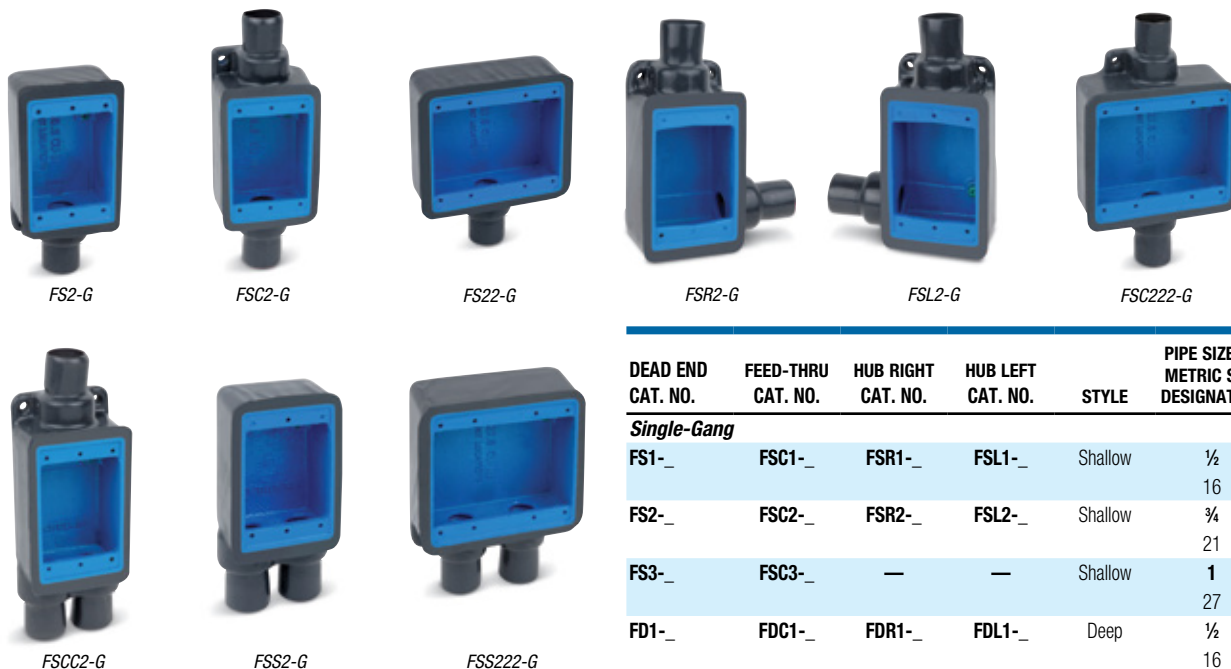

PVC-Coated Boxes and Covers

Variety of styles offers versatility!

Ocal-Blue® Double-Coat FS and FD Series Device Boxes

Install these boxes in conduit systems to accommodate wiring devices, act as pull boxes for conductors, provide openings to make splices and taps and provide access to conductors for maintenance and future system changes.

- Cast class 30 gray iron alloy boxes
- Coated with a nominal .002" (2 mil) blue urethane on both the interior and exterior before PVC coating is applied
- Nominal .040" (40 mil) PVC coating bonded to exterior
- PVC coating available in your choice of blue, white or gray with custom colors available on request
- Pressure-sealing sleeves protect connections with conduit

Cat. No.	Color
FS 1 -	—
_ = space for color identifier	
G = Gray	
W = White	
B = Blue	
Custom colors also available.	

DEAD END CAT. NO.	FEED-THRU CAT. NO.	HUB RIGHT CAT. NO.	HUB LEFT CAT. NO.	STYLE	PIPE SIZE IN. METRIC SIZE DESIGNATOR*
Single-Gang					
FS1-__	FSC1-__	FSR1-__	FSL1-__	Shallow	½ 16
FS2-__	FSC2-__	FSR2-__	FSL2-__	Shallow	¾ 21
FS3-__	FSC3-__	—	—	Shallow	1 27
FD1-__	FDC1-__	FDR1-__	FDL1-__	Deep	½ 16
FD2-__	FDC2-__	FDR2-__	FDL2-__	Deep	¾ 21
FD3-__	FDC3-__	—	—	Deep	1 27
—	FSCC2-__	—	—	Shallow	¾ 21
—	FDCC2-__	—	—	Deep	¾ 21
FSS2-__	—	—	—	Shallow	¾ 21
FDD2-__	—	—	—	Deep	¾ 21
Double-Gang					
FS22-__	—	—	—	Shallow	¾ 21
FD22-__	—	—	—	Deep	¾ 21
FSS222-__	—	—	—	Shallow	¾ 21
FDS222-__	—	—	—	Deep	¾ 21
—	FSC222-__	—	—	Shallow	¾ 21
—	FDC222-__	—	—	Deep	¾ 21