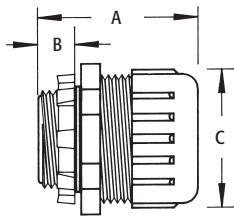

## Strain Relief Cord Connectors

Liquid-tight. Oil-tight. Furnished with sealing ring. Zinc die-cast.

CATALOG NUMBER	UPC/DCI/NAED MFG #018997	TRADE SIZE	CORD RANGE	STD PKG	DIM A	DIM B	DIM C	GROMMET COLOR
CG100750	30750	1	.625-.750	5	2.125	.650	1.370	ORANGE
CG100875	30875	1	.750-.875	5	2.150	.750	1.370	BLACK
CG1001000	31000	1	.875-1.000	5	2.150	.772	1.370	PURPLE

## Colorgrip® Strain Relief Cord Connectors

Non-metallic. Liquid-tight. Oil-tight. Furnished with sealing ring and locknut.

CATALOG NUMBER	UPC/DCI/NAED MFG #018997	TRADE SIZE	CORD RANGE	UNIT PKG	STD PKG	DIM A	DIM B	DIM C	GROMMET COLOR
NMCG100750	55000	1	.625-.750	5	30	1.800	.688	1.931	ORANGE
NMCG100875	55002	1	.750-.875	5	30	1.839	.671	1.931	BLACK

### CABLE CHART FOR ARLINGTON CORD GRIP FITTINGS

Check outside wire diameter or manufacturer's specifications for dimensions.

CABLE RANGE	COMMUNICATION & CONTROL WIRE	SJ & SJO	S & SO	SJTO	STO
.100 to .200	22-2 to 14-1 14-1 12-1				
.200 to .300	22-2 20-2 to 20-4 18-2 18-3	18-2 18-3 16-2 16-4	18-2 18-3	18-2 18-3 16-2 16-4	18-2 18-3 16-2 16-2
.300 to .385		16-3		16-3 14-2	
.385 to .472		16-4 14-2 to 14-4 12-2 12-3	16-2 to 16-4 14-2	16-4 14-3 14-4 12-3 12-4	18-4 16-3 14-2