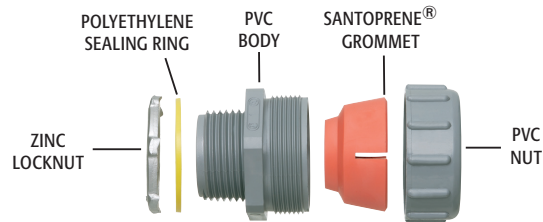

## Strain Relief Cord Connectors

Liquid-tight. Oil-tight. Furnished with sealing ring. Zinc die-cast.

CATALOG NUMBER	UPC/DCI/NAED MFG #018997	TRADE SIZE	CORD RANGE	STD PKG	DIM A	DIM B	DIM C	GROMMET COLOR
CG100750	30750	1	.625-.750	5	2.125	.650	1.370	ORANGE
CG100875	30875	1	.750-.875	5	2.150	.750	1.370	BLACK
CG1001000	31000	1	.875-1.000	5	2.150	.772	1.370	PURPLE

CORD GRIPS

## Colorgrip® Strain Relief Cord Connectors

Non-metallic. Liquid-tight. Oil-tight. Furnished with sealing ring and locknut.

CATALOG NUMBER	UPC/DCI/NAED MFG #018997	TRADE SIZE	CORD RANGE	UNIT PKG	STD PKG	DIM A	DIM B	DIM C	GROMMET COLOR
NMCG100750	55000	1	.625-.750	5	30	1.800	.688	1.931	ORANGE
NMCG100875	55002	1	.750-.875	5	30	1.839	.671	1.931	BLACK

When ordering black, add suffix "BL" to catalog number.