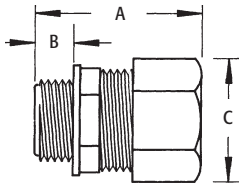

## Strain Relief Cord Connectors

Liquid-tight. Oil-tight. Furnished with sealing ring. Zinc die-cast.

CATALOG NUMBER	UPC/DCI/NAED MFG #018997	TRADE SIZE	CORD RANGE	STD PKG	DIM A	DIM B	DIM C	GROMMET COLOR
CG100750	30750	1	.625-.750	5	2.125	.650	1.370	ORANGE
CG100875	30875	1	.750-.875	5	2.150	.750	1.370	BLACK
CG1001000	31000	1	.875-1.000	5	2.150	.772	1.370	PURPLE

## Colorgrip® Strain Relief Cord Connectors

Non-metallic. Liquid-tight. Oil-tight. Furnished with sealing ring and locknut.

CATALOG NUMBER	UPC/DCI/NAED MFG #018997	TRADE SIZE	CORD RANGE	UNIT PKG	STD PKG	DIM A	DIM B	DIM C	GROMMET COLOR
NMCG100750	55000	1	.625-.750	5	30	1.800	.688	1.931	ORANGE
NMCG100875	55002	1	.750-.875	5	30	1.839	.671	1.931	BLACK

### CABLE CHART FOR ARLINGTON CORD GRIP FITTINGS

Check outside wire diameter or manufacturer's specifications for dimensions.

CABLE RANGE	COMMUNICATION & CONTROL WIRE	SJ & SJO	S & SO	SJTO	STO
.100 to .200	22-2 to 14-1 14-1 12-1				
.200 to .300	22-2 20-2 to 20-4 18-2 18-3	18-2 18-3 16-2 16-4	18-2 18-3	18-2 18-3 16-2 16-4	18-2 18-3 16-2 16-2
.300 to .385		16-3		16-3 14-2	
.385 to .472		16-4 14-2 to 14-4 12-2 12-3	16-2 to 16-4 14-2	16-4 14-3 14-4 12-3 12-4	18-4 16-3 14-2