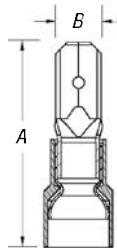

### 187 Series — Male Tabs

5 Vinyl insulated

| CAT. NO.  | PKG. QTY. | TAB SIZE    | WIRE RANGE | MAX. INS. | REC. TOOL | DIA. |   |
|-----------|-----------|-------------|------------|-----------|-----------|------|---|
|           |           |             |            |           |           | A    | B |
| 18RAD-187 | 100       | .187 x .032 | 22-18      | .150      | ERG4001   | .87  | — |
| 18RAD-188 | 100       | .187 x .020 | 22-18      | .150      |           | .87  | — |
| 14RBD-187 | 100       | .187 x .032 | 16-14      | .170      |           | .87  | — |
| 14RBD-188 | 100       | .187 x .020 | 16-14      | .170      |           | .87  | — |