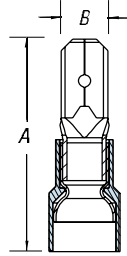

CAT. NO.	PKG. QTY.	WIRE RANGE	MAX. INS.	TAB SIZE	REC. TOOL	DIMENSIONS	
						A	B
18RA-250T	100	22-18	.150	.250 x .032	ERG4001	.95	—
RA2517	1,000	22-18	.150	.250 x .032		.95	—
14RB-250T	100	16-14	.170	.250 x .032		.95	—
RB2517	1,000	16-14	.170	.250 x .032		.95	—
10RC-250T	50	12-10	.250	.250 x .032		1.08	—
RC2517	500	12-10	.250	.250 x .032		1.08	—
18RA-251T	50	22-18	.150	.250 x .032		1.13	.45
RA25177	500	22-18	.150	.250 x .032		1.13	.45
14RB-251T	50	16-14	.170	.250 x .032		1.13	.45
RB25177	500	16-14	.170	.250 x .032		1.13	.45
10RC-251T	25	12-10	.210	.250 x .032	1.17	.45	
RC25177	500	12-10	.210	.250 x .032	1.17	.45	
A18-250T	100	22-18	—	.250 x .032	WT110M	.87	—
B14-250T	100	20-14	—	.250 x .032	WT110M	.87	—
A18-251T	100	22-18	—	.250 x .032	ERG4002	.68	—
A251	1,000	22-18	—	.250 x .032		.68	—
B14-251T	100	16-14	—	.250 x .032		.68	—
B251	1,000	16-14	—	.250 x .032		.68	—
C10-251T	50	12-10	—	.250 x .032		.68	—