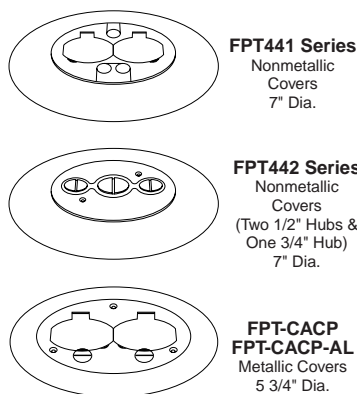

⁽¹⁾ 3/4" and 1" KO for power and data respectively. Junction box has abundant room for splicing (71.5 cu.in.). For use in 3"-6" thick concrete slab or 1/2"-3" concrete topped steel deck.

* Not CSA certified

FPT400 DATA
(Cover not included)

FPT-H6-CRT

Covers

Cat. No.	Description	Std. Ctn.
FPT441-BRS	Brass Color Nonmetallic Flush Cover-Duplex, Data Ports	10
FPT441-GRY	Gray Color Nonmetallic Flush Cover-Duplex, Data Ports	10
FPT441-BRN	Brown Color Nonmetallic Flush Cover-Duplex, Data Ports	10
FPT441-BLK	Black Color Nonmetallic Flush Cover-Duplex, Data Ports	10
FPT441-IVY	Ivory Color Nonmetallic Flush Cover-Duplex, Data Ports	10
FPT442-BRS	Brass Color Nonmetallic Flush Cover-Conduit Cover	10
FPT442-GRY	Gray Color Nonmetallic Flush Cover-Conduit Cover	10
FPT442-BRN	Brown Color Nonmetallic Flush Cover-Conduit Cover	10
FPT442-BLK	Black Color Nonmetallic Flush Cover-Conduit Cover	10
FPT442-IVY	Ivory Color Nonmetallic Flush Cover-Conduit Cover	10
FPT442	Flush Top for Furniture Whip-(1) 1" KO & (1) 3/4" KO Duplex, Alum. Metallic	10
FPT-CACP	Brass Metallic Flush Cover -Duplex	10
FPT-CACP-AL	Aluminum Metallic Flush Cover -Duplex	10
FPT-3/4-2-CACP	Brass Metallic Cover with 3/4" and 2" plugs	10