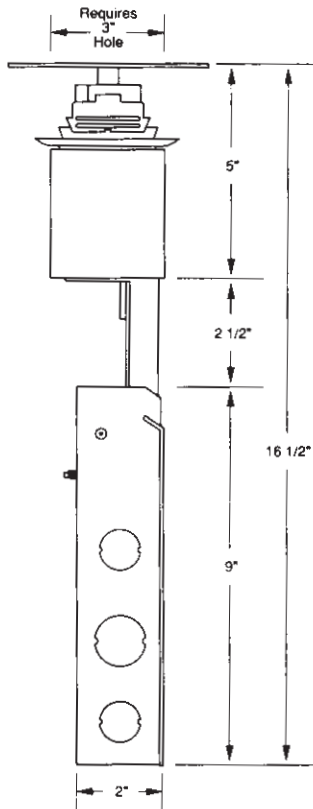

Poke-Through System - Base Unit

Poke-Through Units with Covers

Cat. No.	Description	Std. Ctn.
FPT445-BRS *	Base with FPT441-BRS cover; prewired 20A duplex recept.	1
FPT445-GRY *	Base with FPT441-GRY cover; prewired 20A duplex recept.	1
FPT445-BRN *	Base with FPT441-BRN cover; prewired 20A duplex recept.	1
FPT445-BLK *	Base with FPT441-BLK cover; prewired 20A duplex recept.	1
FPT445-IVY *	Base with FPT441-IVY cover; prewired 20A duplex recept.	1
FPT448-BRS *	Base with FPT442-BRS cover	1
FPT448-GRY *	Base with FPT442-GRY cover	1
FPT448-BRN *	Base with FPT442-BRN cover	1
FPT448-BLK *	Base with FPT442-BLK cover	1
FPT448-IVY *	Base with FPT442-IVY cover	1
FPT449 *	Base with FPT-CACP cover; prewired 20A duplex recept.	1
FPT450 *	Base with FPT-CACP-AL cover; prewired 20A duplex recept.	1
FPT400B	Lower Unit for 3" Core-No Cover Included	1
FPT400-DATA	Data Only Poke-Thru	1
FPT-H6-CRT * ⁽¹⁾	6-Circuit Furniture Whip Poke-Thru	1

⁽¹⁾ 3/4" and 1" KO for power and data respectively. Junction box has abundant room for splicing (71.5 cu.in.). For use in 3"-6" thick concrete slab or 1/2"-3" concrete topped steel deck.

* Not CSA certified