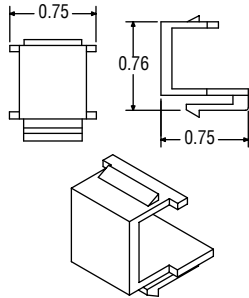

Port Adapters/Fixed Port Faceplates

OPAB

Port Adapters

- Universal keystone mounting configuration.
- Provides flexibility for video and fiber optic installations.
- Blank port adapters fill unused ports for an aesthetic installation.
- Available in 3 colors (shown below).

Cat. No.	Description	Color	Std. Ctn.
OPABWH	Blank Port Adapter	White	10
OPABOW	Blank Port Adapter	Off White	10
OPABIV	Blank Port Adapter	Ivory	10
OPAFWH	F Connector Port Adapter	White	10
OPAFOW	F Connector Port Adapter	Off White	10
OPAFIV	F Connector Port Adapter	Ivory	10
OPABNCWH	BCN Coupler Port Adapter	White	10
OPASTWH	ST Coupler Port Adapter	White	10
OPASCWH	SC Coupler Port Adapter	White	10
OPARCABWH	Black RCA Connector Port Adapter	White Housing	10
OPARCARWH	Red RCA Connector Port Adapter	White Housing	10
OPARCAWHH	White RCA Connector Port Adapter	White Housing	10