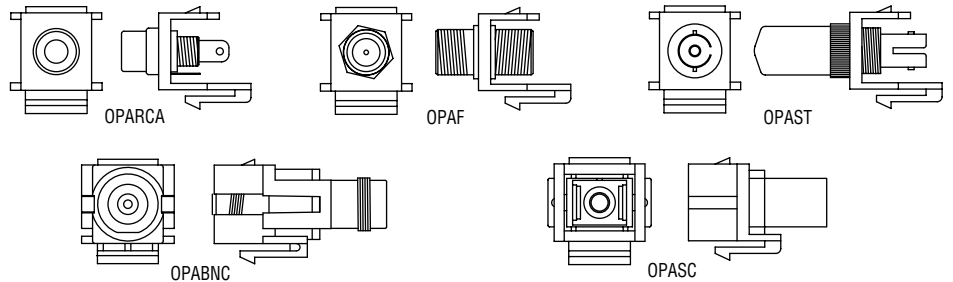

Port Adapters/Fixed Port Faceplates

OPAB

Port Adapters

- Universal keystone mounting configuration.
- Provides flexibility for video and fiber optic installations.
- Blank port adapters fill unused ports for an aesthetic installation.
- Available in 3 colors (shown below).

Cat. No.	Description	Color	Std. Ctn.
OPABWH	Blank Port Adapter	White	10
OPABOW	Blank Port Adapter	Off White	10
OPABIV	Blank Port Adapter	Ivory	10
OPAFWH	F Connector Port Adapter	White	10
OPAFOW	F Connector Port Adapter	Off White	10
OPAFIV	F Connector Port Adapter	Ivory	10
OPABNCWH	BCN Coupler Port Adapter	White	10
OPASTWH	ST Coupler Port Adapter	White	10
OPASCWH	SC Coupler Port Adapter	White	10
OPARCABWH	Black RCA Connector Port Adapter	White Housing	10
OPARCARWH	Red RCA Connector Port Adapter	White Housing	10
OPARCAWHH	White RCA Connector Port Adapter	White Housing	10

Fixed Port Faceplates

- Standard 1-gang faceplates for keystone jacks and adapters.
- Available in 1, 2, 3, 4 and 6 port configurations.
- Available in white, off white, and ivory.
- Two paper faceplate labels with clear plastic covers for workstation ID.
- Aesthetic textured finish.

Cat. No.	Description	Color	Std. Ctn.
OPOFUS1WH	1-Port Fixed Faceplate w/ Port ID	White	10
OPOFUS1OW	1-Port Fixed Faceplate w/ Port ID	Off White	10
OPOFUS1IV	1-Port Fixed Faceplate w/ Port ID	Ivory	10
OPOFUS2WH	2-Port Fixed Faceplate w/ Port ID	White	10
OPOFUS2OW	2-Port Fixed Faceplate w/ Port ID	Off White	10
OPOFUS2IV	2-Port Fixed Faceplate w/ Port ID	Ivory	10
OPOFUS3WH	3-Port Fixed Faceplate w/ Port ID	White	10
OPOFUS3OH	3-Port Fixed Faceplate w/ Port ID	Off White	10
OPOFUS3IV	3-Port Fixed Faceplate w/ Port ID	Ivory	10
OPOFUS4WH	4-Port Fixed Faceplate w/ Port ID	White	10
OPOFUS4OH	4-Port Fixed Faceplate w/ Port ID	Off White	10
OPOFUS4IV	4-Port Fixed Faceplate w/ Port ID	Ivory	10
OPOFUS6WH	6-Port Fixed Faceplate w/ Port ID	White	10
OPOFUS6OH	6-Port Fixed Faceplate w/ Port ID	Off White	10
OPOFUS6IV	6-Port Fixed Faceplate w/ Port ID	Ivory	10