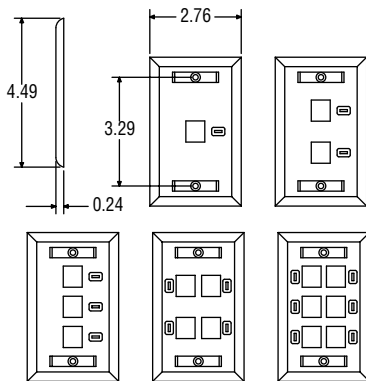

Port Adapters/Fixed Port Faceplates

OPAB

Port Adapters

- Universal keystone mounting configuration.
- Provides flexibility for video and fiber optic installations.
- Blank port adapters fill unused ports for an aesthetic installation.
- Available in 3 colors (shown below).

Fixed Port Faceplates

- Standard 1-gang faceplates for keystone jacks and adapters.
- Available in 1, 2, 3, 4 and 6 port configurations.
- Available in white, off white, and ivory.
- Two paper faceplate labels with clear plastic covers for workstation ID.
- Aesthetic textured finish.

Cat. No.	Description	Color	Std. Ctn.
OPOFUS1WH	1-Port Fixed Faceplate w/ Port ID	White	10
OPOFUS1OW	1-Port Fixed Faceplate w/ Port ID	Off White	10
OPOFUS1IV	1-Port Fixed Faceplate w/ Port ID	Ivory	10
OPOFUS2WH	2-Port Fixed Faceplate w/ Port ID	White	10
OPOFUS2OW	2-Port Fixed Faceplate w/ Port ID	Off White	10
OPOFUS2IV	2-Port Fixed Faceplate w/ Port ID	Ivory	10
OPOFUS3WH	3-Port Fixed Faceplate w/ Port ID	White	10
OPOFUS3OH	3-Port Fixed Faceplate w/ Port ID	Off White	10
OPOFUS3IV	3-Port Fixed Faceplate w/ Port ID	Ivory	10
OPOFUS4WH	4-Port Fixed Faceplate w/ Port ID	White	10
OPOFUS4OH	4-Port Fixed Faceplate w/ Port ID	Off White	10
OPOFUS4IV	4-Port Fixed Faceplate w/ Port ID	Ivory	10
OPOFUS6WH	6-Port Fixed Faceplate w/ Port ID	White	10
OPOFUS6OH	6-Port Fixed Faceplate w/ Port ID	Off White	10
OPOFUS6IV	6-Port Fixed Faceplate w/ Port ID	Ivory	10