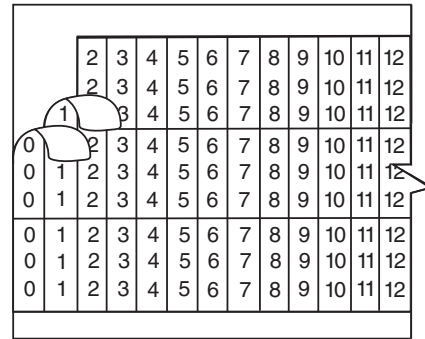

Wire Marker Cards — Vinyl Cloth

Mini Markers are used to identify smaller items such as terminal blocks and small wires.

EZCODE

Terminal Block — Mini Markers

CAT. NO.	LEGEND	MARKERS PER CARD MARKER SIZE 5/16" x 3/16"
WC1-48TM	1, 2 thru 48	144
WC49-96TM	49, 50 thru 96	144
WCA-ZTM	A, B thru Z	144

Order multiple 25 cards
A thru Z legend does not include "I" or "O"

Solid Numbers & Solid Letters — Mini Markers

CAT. NO.	LEGEND	MARKERS PER CARD 1/2" (13 MM)
Solid Numbers		
WCZEROMIN...WC99MIN	0, 1,...99	150
WC100MIN...WC250MIN	100, 101...250	99
Solid Letters		
WCAMIN	A	150
WCBMIN...WCZMIN	B,C... Z	150

Order multiple 25 cards

Numbers in Sequence — Mini Markers

CAT. NO.	LEGEND	MARKERS PER CARD 1/2" (13 MM)
WC0-49MIN	0, 1... 49	150
WC50-99MIN	50, 51...99	150
WC100-132MIN	100, 101...132	99
WC133-165MIN THRU WC463-495MIN	133, 134...495	99