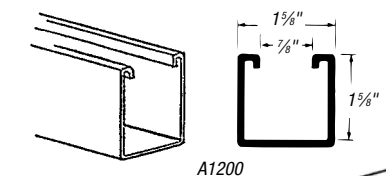

## PVC-Coated Strut and Accessories

Type 304 or Type 316 stainless — cold-roll formed for strength.

### Stainless Steel Strut

- 12- or 14-gauge Type 304 or Type 316 stainless steel
- Available in 10-ft. (3.048m) and 20-ft. (6.096m) lengths with standard length tolerance of  $\pm 1/8$ " (3.18mm)
- Choose standard or shallow and solid or half-slot style

TYPE 304 STAINLESS CAT. NO.	TYPE 316 STAINLESS CAT. NO.	STYLE	STEEL GAUGE MM	LENGTH FT. M	IN. MM	
					WIDTH	HEIGHT
A1200 10SS	A120010T316SS	Standard	12	10	1.63 x	1.63
			2.65	3.05	41.28 x	41.28
A1200 20SS	A120020T316SS	Standard	12	20	1.63 x	1.63
			2.65	6.10	41.28 x	41.28
A1200HS 10SS	A1200HS10T316SS	Standard Half-Slot	12	10	1.63 x	1.63
			2.65	3.05	41.28 x	41.28
A1200HS 20SS	A1200HS20T316SS	Standard Half-Slot	12	20	1.63 x	1.63
			2.65	6.10	41.28 x	41.28
B1400 10SS	B140010T316SS	Shallow	14	10	1.63 x	.81
			1.89	3.05	41.28 x	22.23
B1400 20SS	B140020T316SS	Shallow	14	20	1.63 x	.81
			1.89	6.10	41.28 x	22.23
A1202HS10SS	A1202HS10T316SS	Back-to-Back Half-Slot	12	10	1.63 x	3.25
			2.65	3.05	41.28 x	82.55
A1202HS20SS	A1202HS20T316SS	Back-to-Back Half-Slot	12	20	1.63 x	3.25
			2.65	6.10	41.28 x	82.55