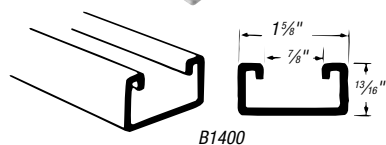

## PVC-Coated Strut and Accessories

Type 304 or Type 316 stainless — cold-roll formed for strength.

### Stainless Steel Strut

- 12- or 14-gauge Type 304 or Type 316 stainless steel
- Available in 10-ft. (3.048m) and 20-ft. (6.096m) lengths with standard length tolerance of  $\pm 1/8$ " (3.18mm)
- Choose standard or shallow and solid or half-slot style

TYPE 304 STAINLESS CAT. NO.	TYPE 316 STAINLESS CAT. NO.	STYLE	STEEL GAUGE MM	LENGTH FT. M	IN. MM	
					WIDTH	HEIGHT
A1200 10SS	A120010T316SS	Standard	12	10	1.63 x	1.63
			2.65	3.05	41.28 x	41.28
A1200 20SS	A120020T316SS	Standard	12	20	1.63 x	1.63
			2.65	6.10	41.28 x	41.28
A1200HS 10SS	A1200HS10T316SS	Standard Half-Slot	12	10	1.63 x	1.63
			2.65	3.05	41.28 x	41.28
A1200HS 20SS	A1200HS20T316SS	Standard Half-Slot	12	20	1.63 x	1.63
			2.65	6.10	41.28 x	41.28
B1400 10SS	B140010T316SS	Shallow	14	10	1.63 x	.81
			1.89	3.05	41.28 x	22.23
B1400 20SS	B140020T316SS	Shallow	14	20	1.63 x	.81
			1.89	6.10	41.28 x	22.23
A1202HS10SS	A1202HS10T316SS	Back-to-Back Half-Slot	12	10	1.63 x	3.25
			2.65	3.05	41.28 x	82.55
A1202HS20SS	A1202HS20T316SS	Back-to-Back Half-Slot	12	20	1.63 x	3.25
			2.65	6.10	41.28 x	82.55