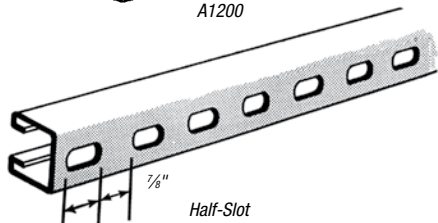

## PVC-Coated Strut and Accessories

Type 304 or Type 316 stainless — cold-roll formed for strength.

### Stainless Steel Strut

- 12- or 14-gauge Type 304 or Type 316 stainless steel
- Available in 10-ft. (3.048m) and 20-ft. (6.096m) lengths with standard length tolerance of  $\pm 1/8$ " (3.18mm)
- Choose standard or shallow and solid or half-slot style

TYPE 304 STAINLESS CAT. NO.	TYPE 316 STAINLESS CAT. NO.	STYLE	STEEL GAUGE MM	LENGTH FT. M	IN. MM	
					WIDTH	HEIGHT
A1200 10SS	A120010T316SS	Standard	12	10	1.63 x	1.63
			2.65	3.05	41.28 x	41.28
A1200 20SS	A120020T316SS	Standard	12	20	1.63 x	1.63
			2.65	6.10	41.28 x	41.28
A1200HS 10SS	A1200HS10T316SS	Standard Half-Slot	12	10	1.63 x	1.63
			2.65	3.05	41.28 x	41.28
A1200HS 20SS	A1200HS20T316SS	Standard Half-Slot	12	20	1.63 x	1.63
			2.65	6.10	41.28 x	41.28
B1400 10SS	B140010T316SS	Shallow	14	10	1.63 x	.81
			1.89	3.05	41.28 x	22.23
B1400 20SS	B140020T316SS	Shallow	14	20	1.63 x	.81
			1.89	6.10	41.28 x	22.23
A1202HS10SS	A1202HS10T316SS	Back-to-Back Half-Slot	12	10	1.63 x	3.25
			2.65	3.05	41.28 x	82.55
A1202HS20SS	A1202HS20T316SS	Back-to-Back Half-Slot	12	20	1.63 x	3.25
			2.65	6.10	41.28 x	82.55